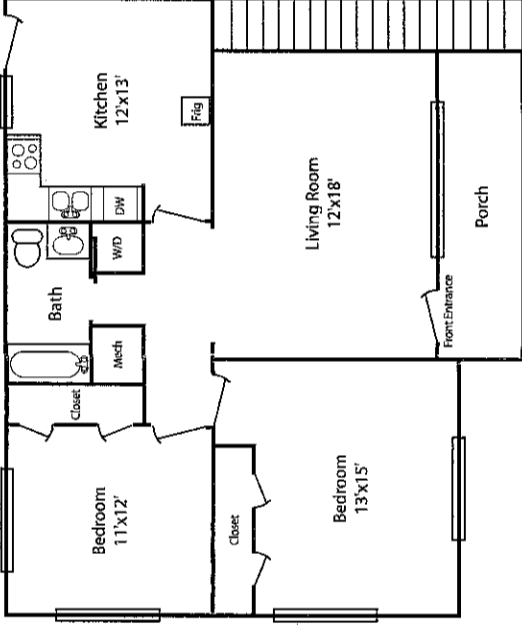

1 bedroom, 640 sq ft

1 bedroom, 640 sq ft

2 bedroom 1 bath, 960 sq ft

3 bedroom 2 bath, 1225 sq ft

2 bedroom 2 bath, 875 sq ft

2 bedroom 2 bath, 940 sq ft and 1000 sq ft

Azalea Park apartments
 (919) 382-8400