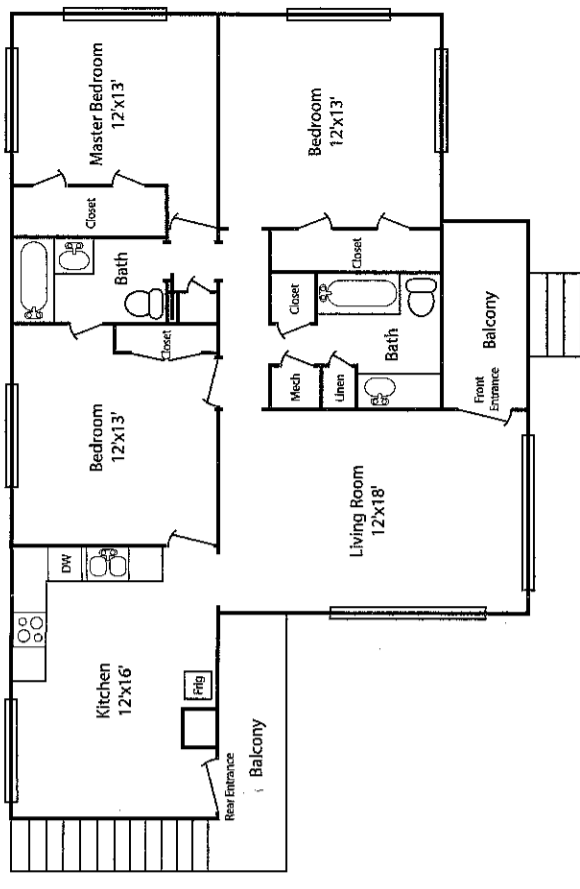

1 bedroom, 640 sq ft

1 bedroom, 640 sq ft

2 bedroom 1 bath, 960 sq ft

3 bedroom 2 bath, 1225 sq ft

2 bedroom 2 bath, 875 sq ft

2 bedroom 2 bath, 940 sq ft and 1000 sq ft

Azalea Park apartments
 (919) 382-8400