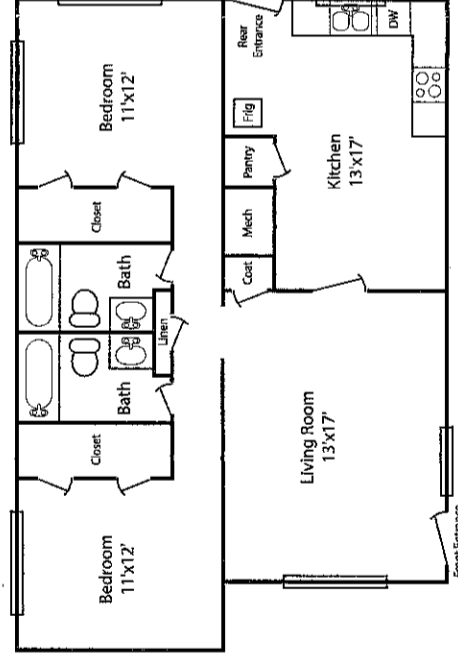

1 bedroom, 640 sq ft

1 bedroom, 640 sq ft

2 bedroom 1 bath, 960 sq ft

3 bedroom 2 bath, 1225 sq ft

2 bedroom 2 bath, 875 sq ft

2 bedroom 2 bath, 940 sq ft and 1000 sq ft

Azalea Park apartments
 (919) 382-8400