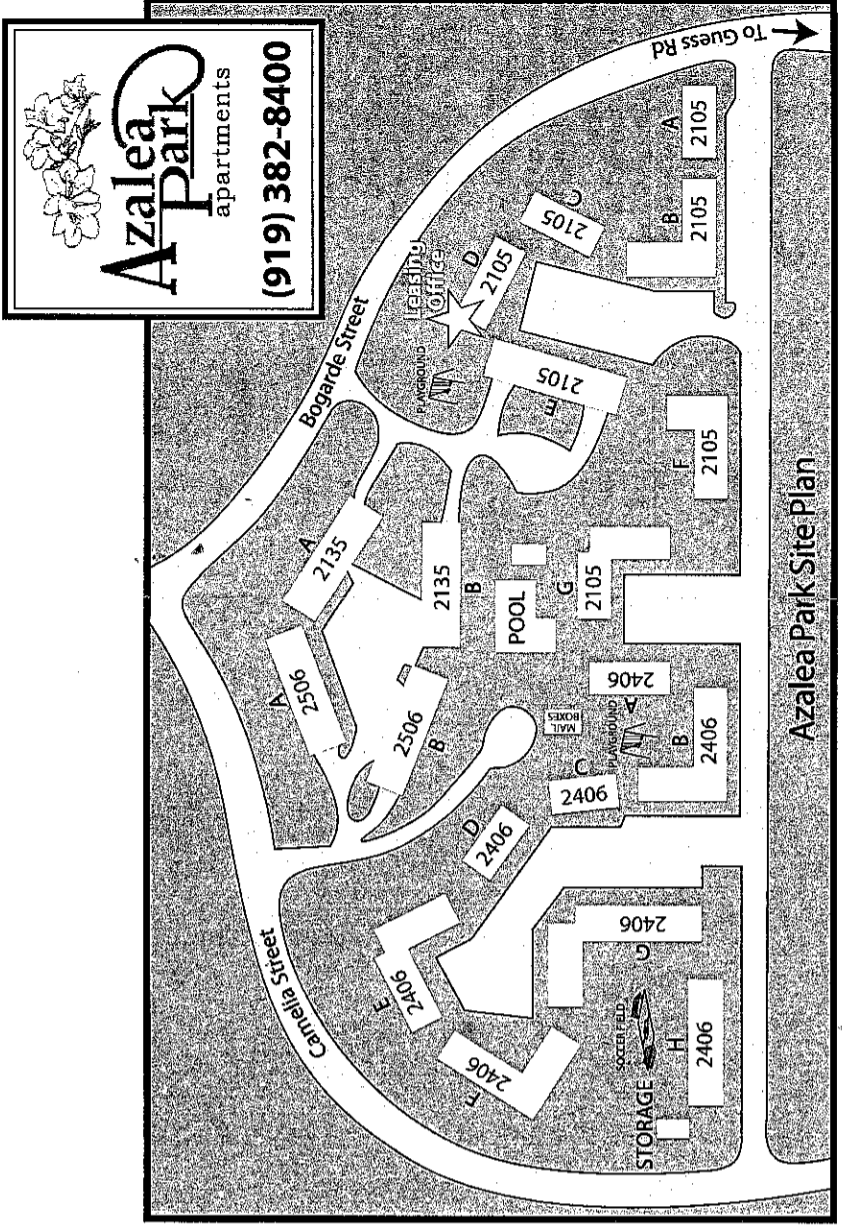

1 bedroom, 640 sq ft

1 bedroom, 640 sq ft

2 bedroom 1 bath, 960 sq ft

3 bedroom 2 bath, 1225 sq ft

2 bedroom 2 bath, 875 sq ft

2 bedroom 2 bath, 940 sq ft and 1000 sq ft

Azalea Park apartments
 (919) 382-8400