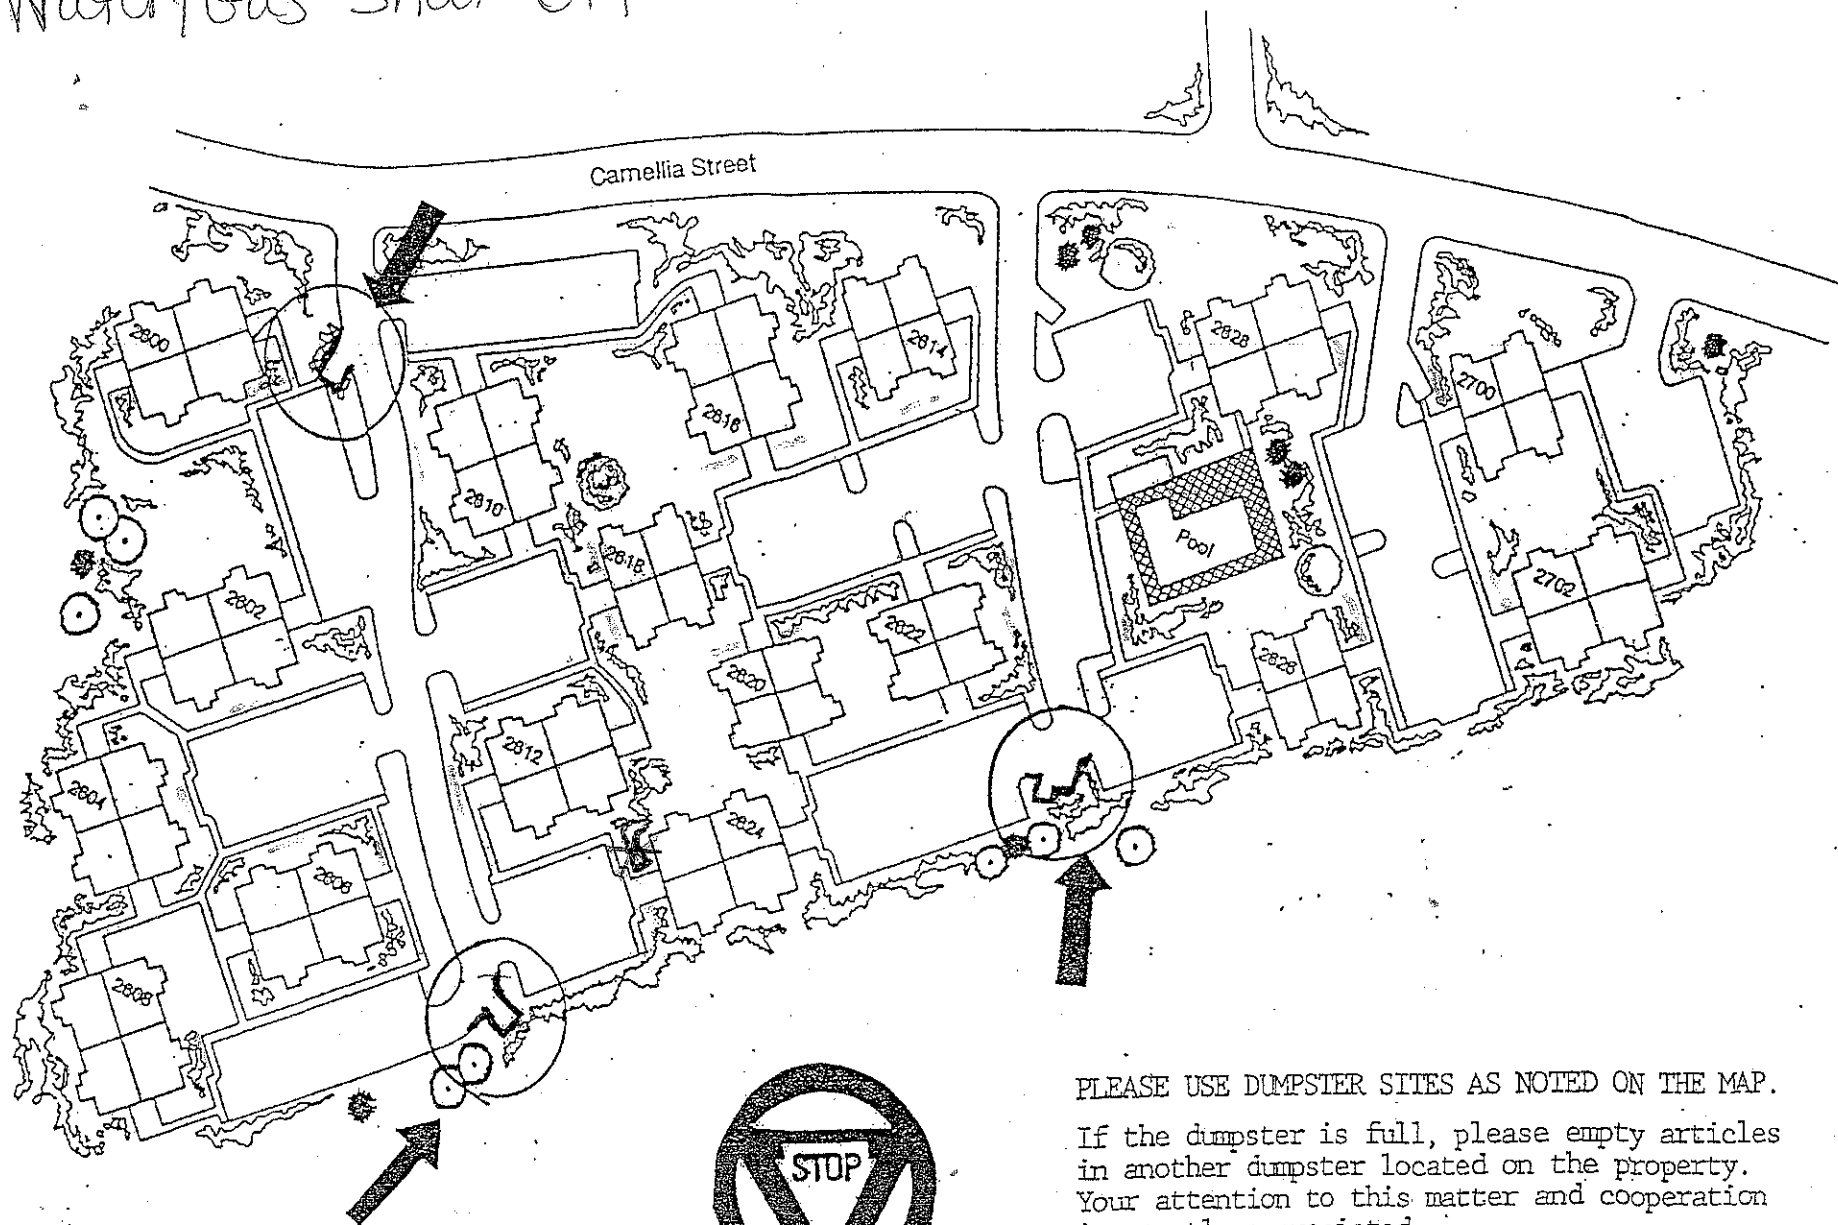

WATER METER STOP

PLEASE USE DUMPSTER SITES AS NOTED ON THE MAP.

If the dumpster is full, please empty articles in another dumpster located on the property. Your attention to this matter and cooperation is greatly appreciated.

Crystal Village Management Team

Blue: Water Meter
Pink: GAS meter