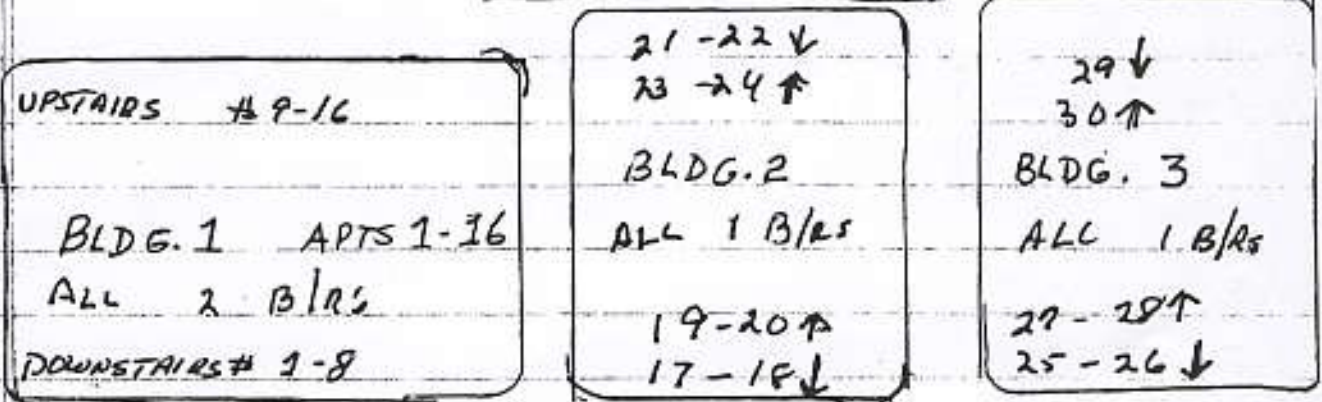

Eight Ten Apartments

Cherry Realty

810 N. DUKE ST.

30 units - 16 (2 Bedrooms) (14 1-Bedrooms)

REAR OF BLDGS

DUKE ST SIDE

Bldg - 1 - Brick Bldg - all 2 Bedrooms

Bldg - 2 - - all 1 Bedrooms

Bldg - 3 - - all 1 Bedrooms

| | | | | | | | | | |
|------|---|----|----|----|-----------------------|----|----|----|------|
| up | 9 | 10 | 11 | 12 | 13 12-A | 14 | 15 | 16 | Bldg |
| down | 1 | 2 | 3 | 4 | 5 | 6 | 7 | 8 | 1 |