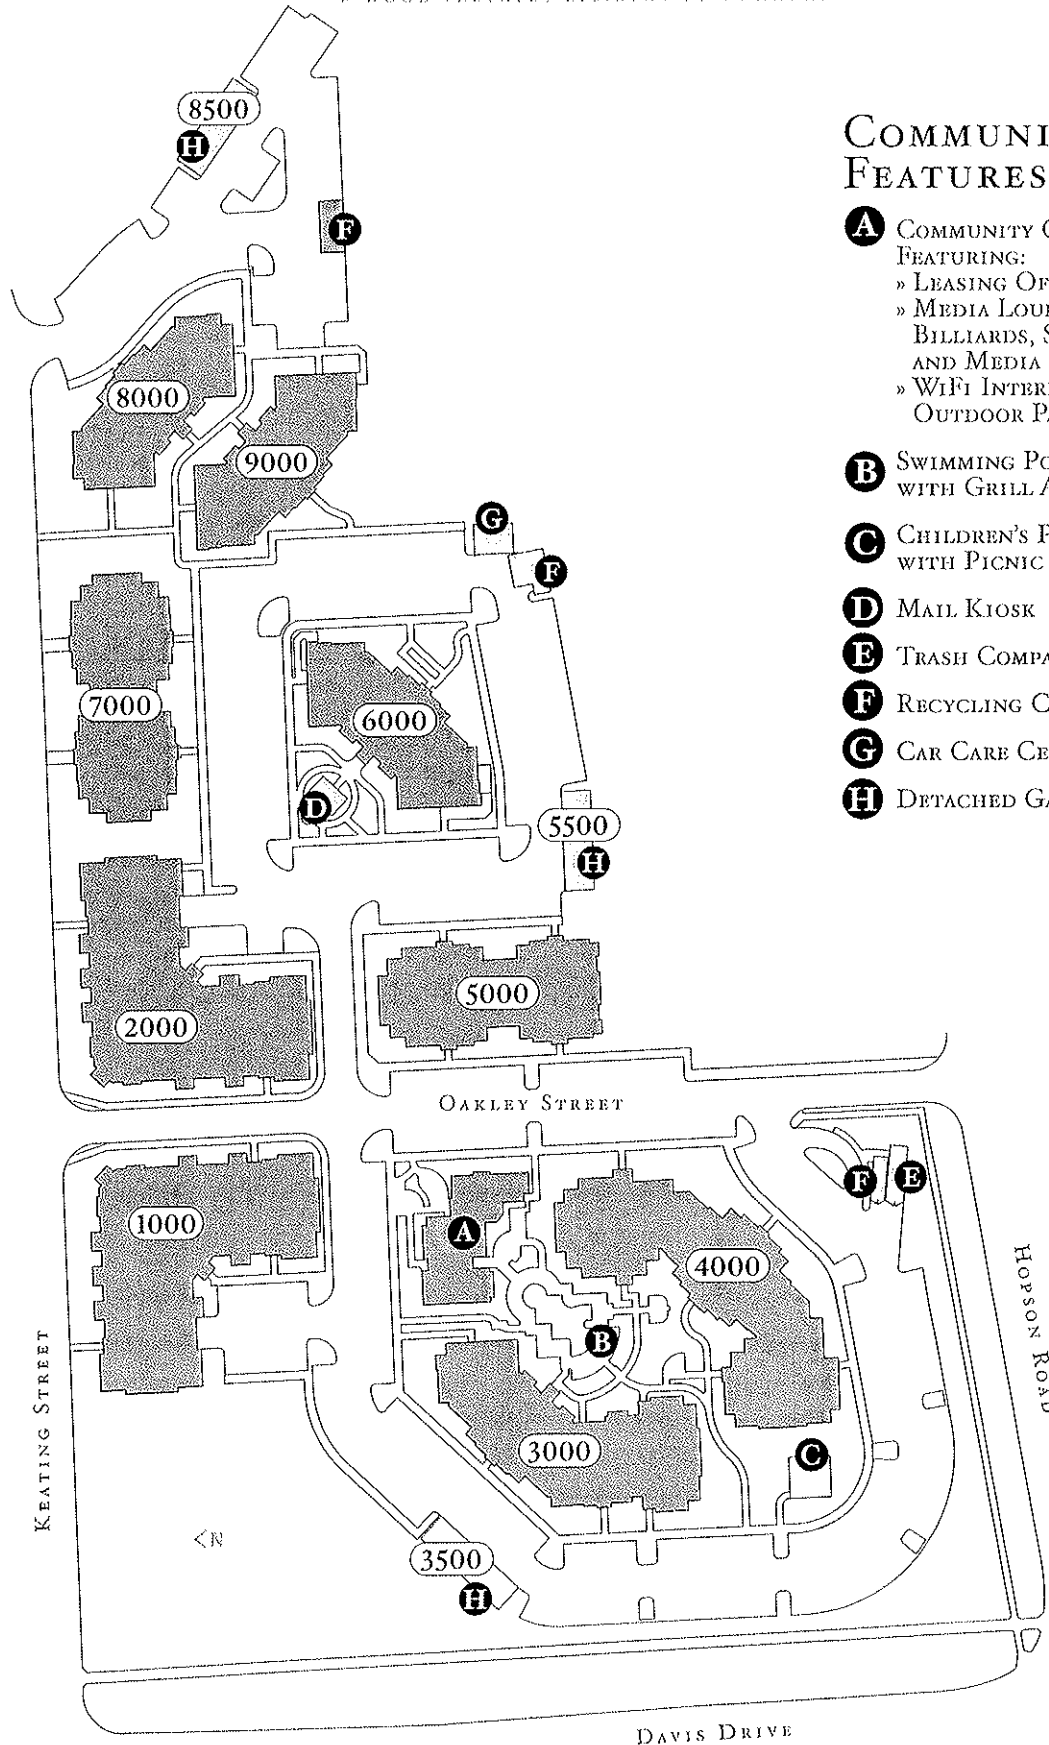

SOUTHERN OAKS

AT DAVIS PARK

A WOOD PARTNERS RESIDENTIAL COMMUNITY

COMMUNITY FEATURES

- A** COMMUNITY CLUBHOUSE
FEATURING:
 - » LEASING OFFICE
 - » MEDIA LOUNGE WITH BILLIARDS, SHUFFLEBOARD AND MEDIA SCREENS
 - » WiFi INTERNET CAFÉ WITH OUTDOOR PATIO SEATING
- B** SWIMMING POOL WITH GRILL AREAS
- C** CHILDREN'S PLAYGROUND WITH PICNIC AREA
- D** MAIL KIOSK
- E** TRASH COMPACTOR
- F** RECYCLING CENTER
- G** CAR CARE CENTER
- H** DETACHED GARAGES