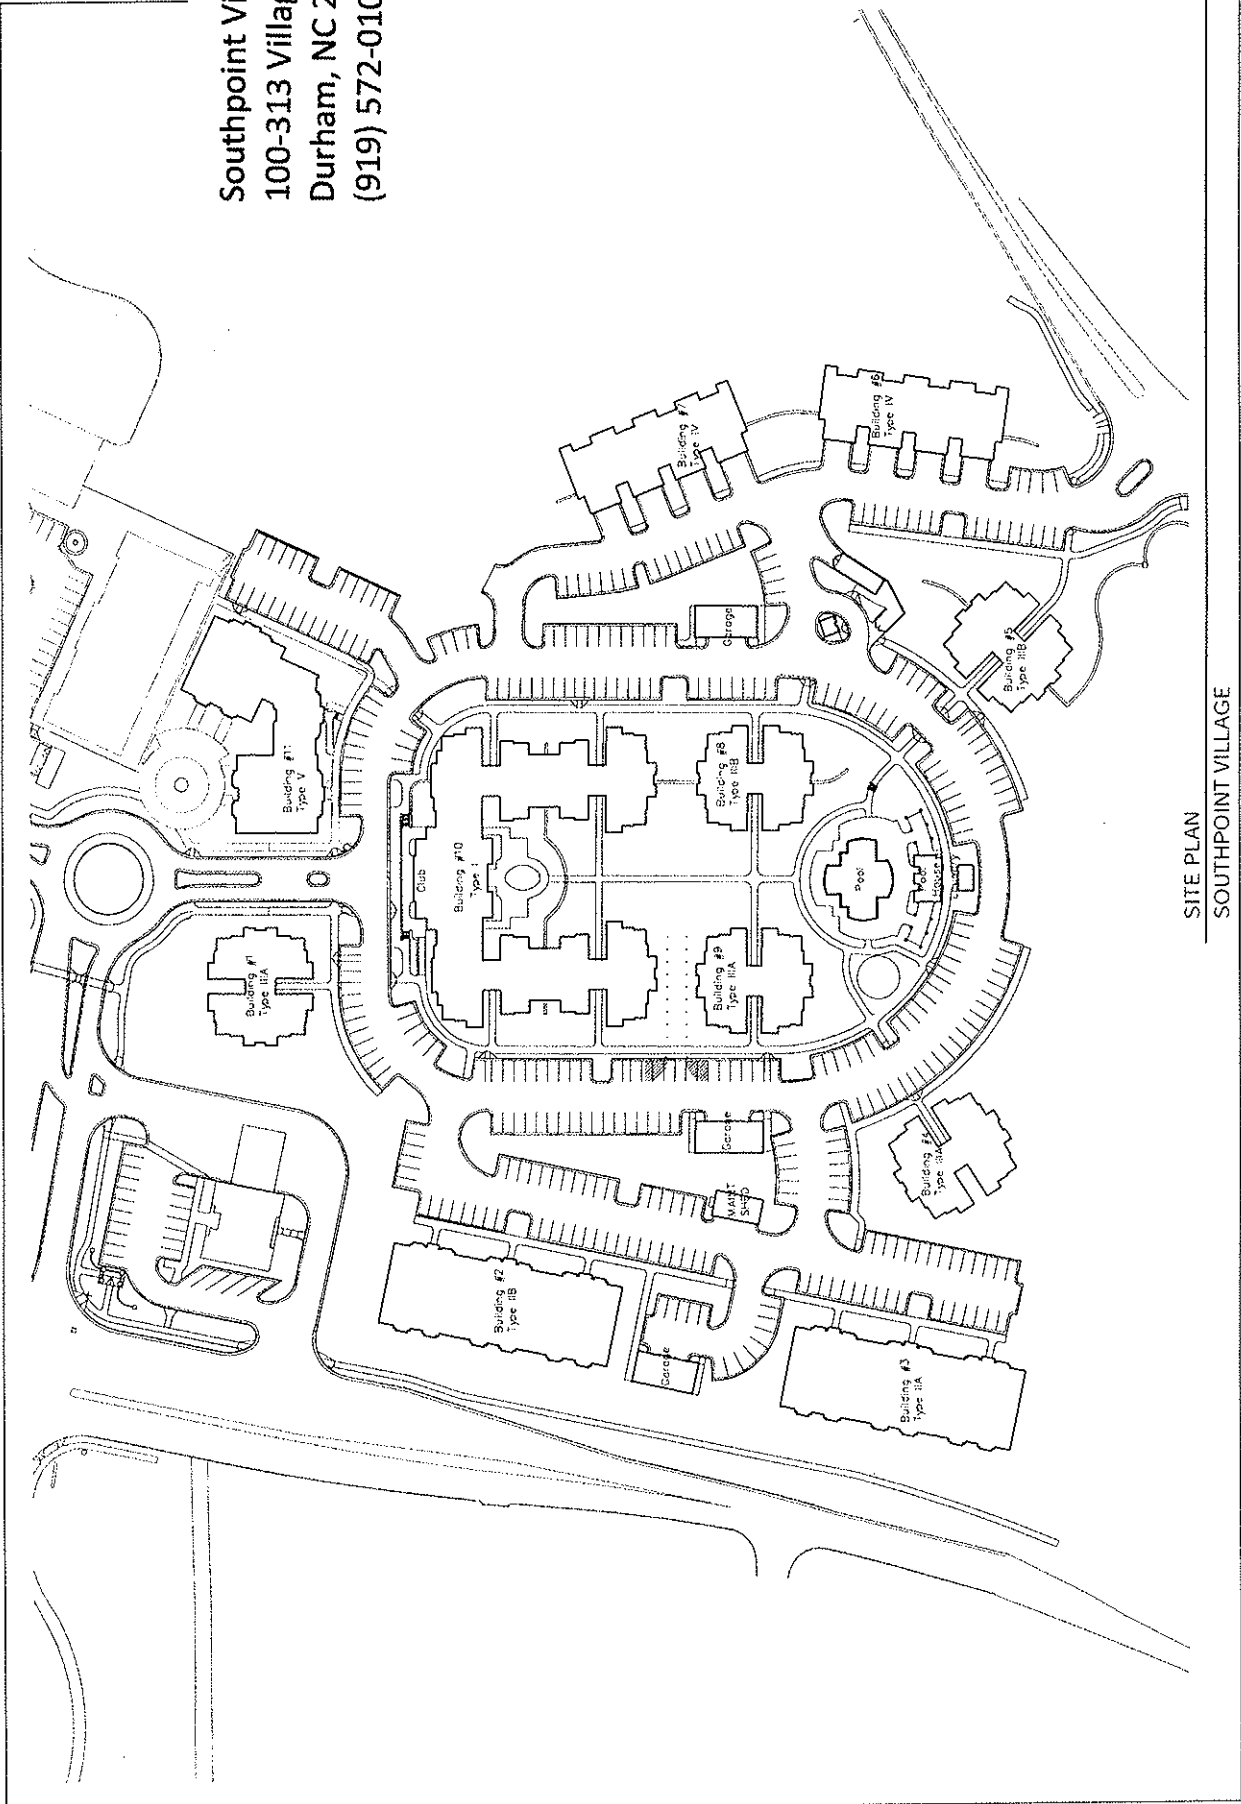

Southpoint Village  
 100-313 Village Circle Way  
 Durham, NC 27713  
 (919) 572-0100

SITE PLAN  
 SOUTHPOINT VILLAGE

DATE: 05.04.2007  
 PROJECT: 05028  
 SCALE: 1/8" = 1'-0"