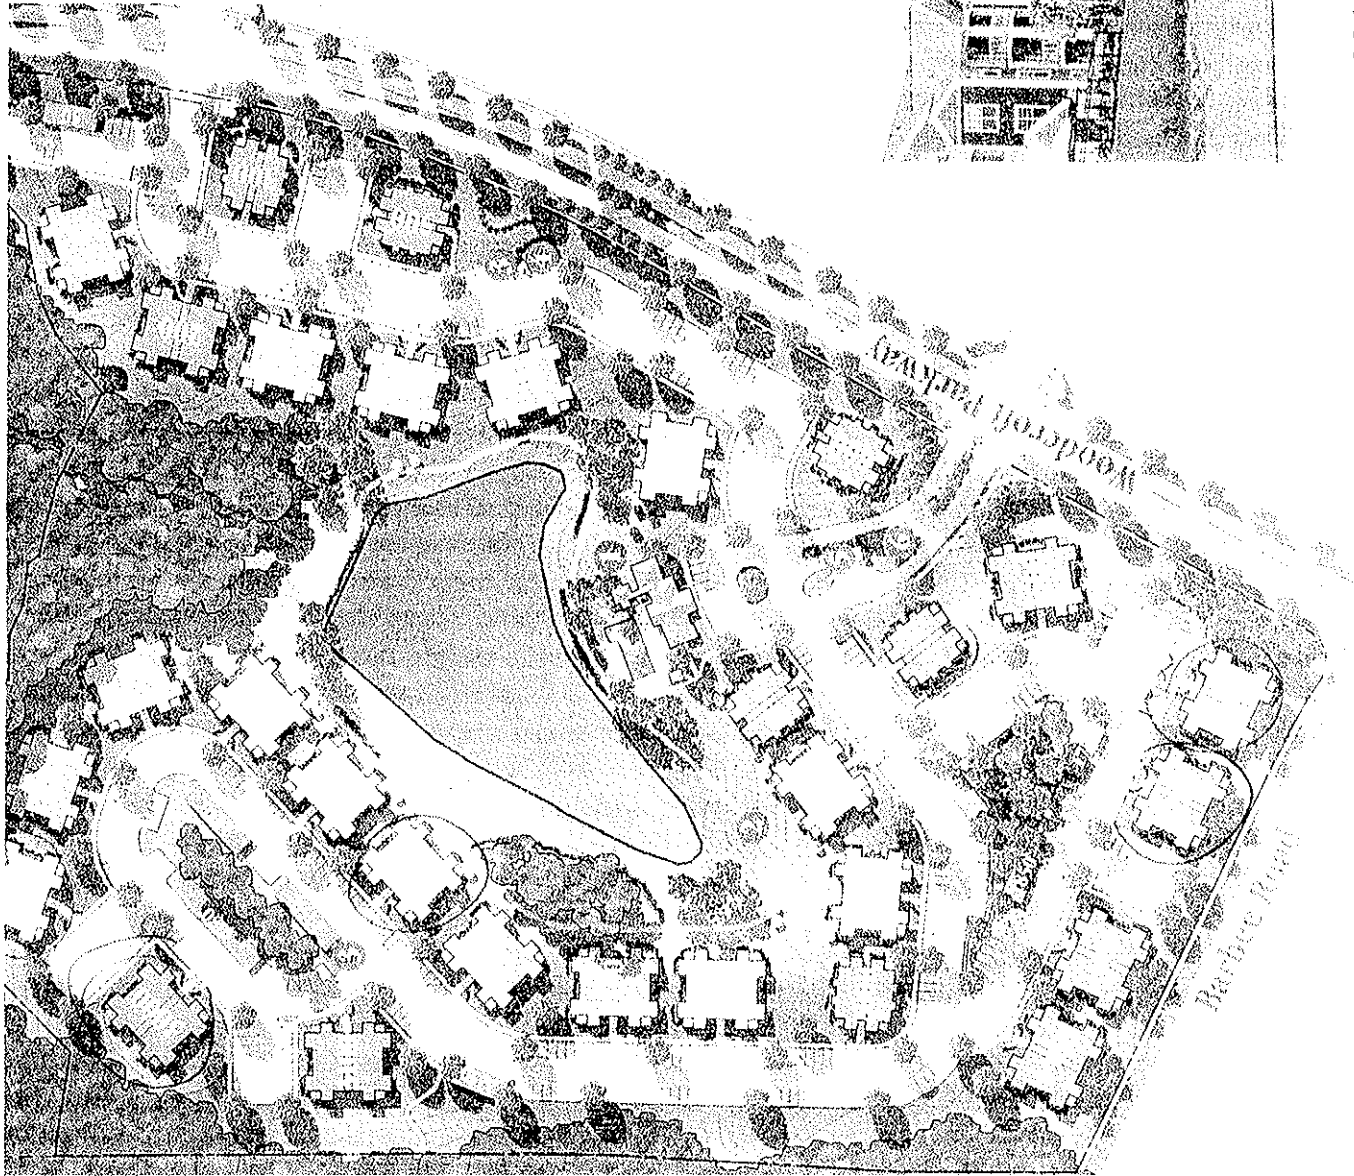

# South Terrace

## Community Map:

- ① Clubhouse, Fitness Center  
Carriage House & Grill
- ② Jogging/Walking Trail
- ③ Mail Kiosk
- ④ Recycle Center
- ⑤ Trash Compactor
- ⑥ Gated Entrance

801 E Woodcroft Pkwy # 1000  
Durham, NC 27713  
(919) 450-0080