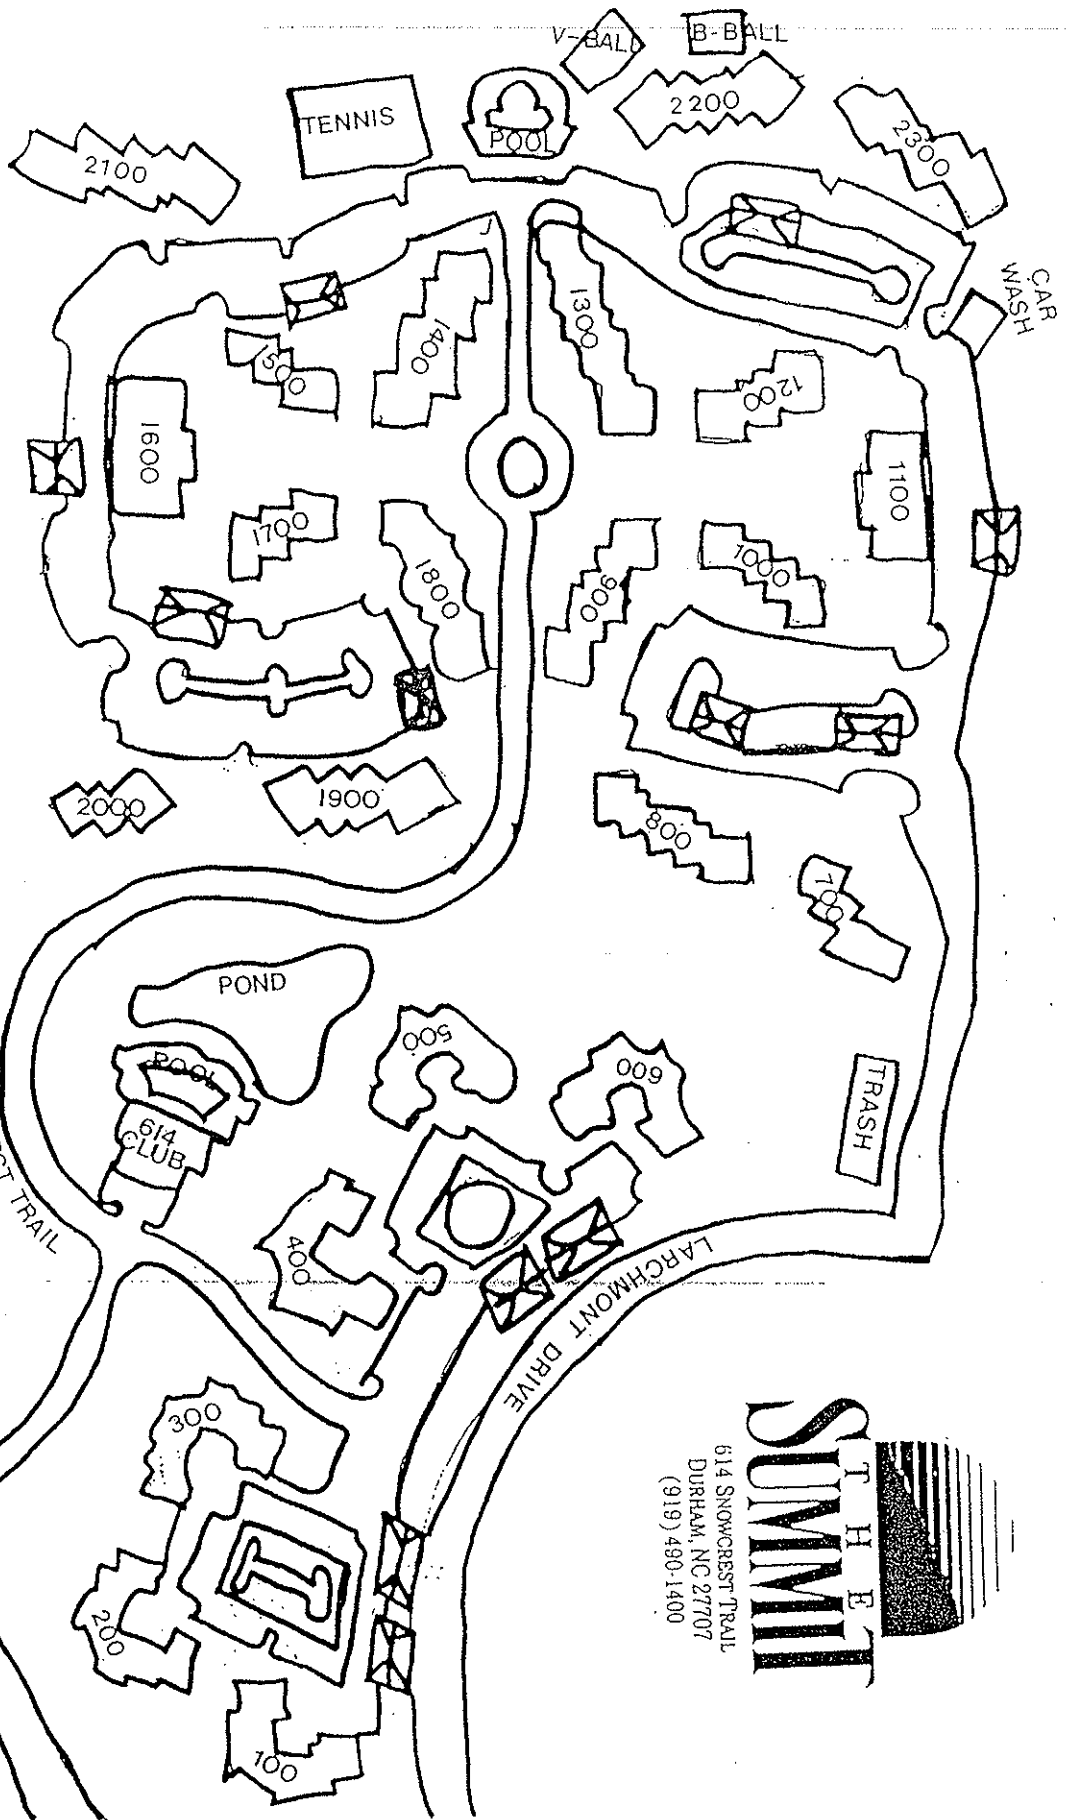

GARAGES

WOODED AREA

THE SUMMIT
 614 SNOWCREST TRAIL
 DURHAM, NC 27707
 (919) 490-1400