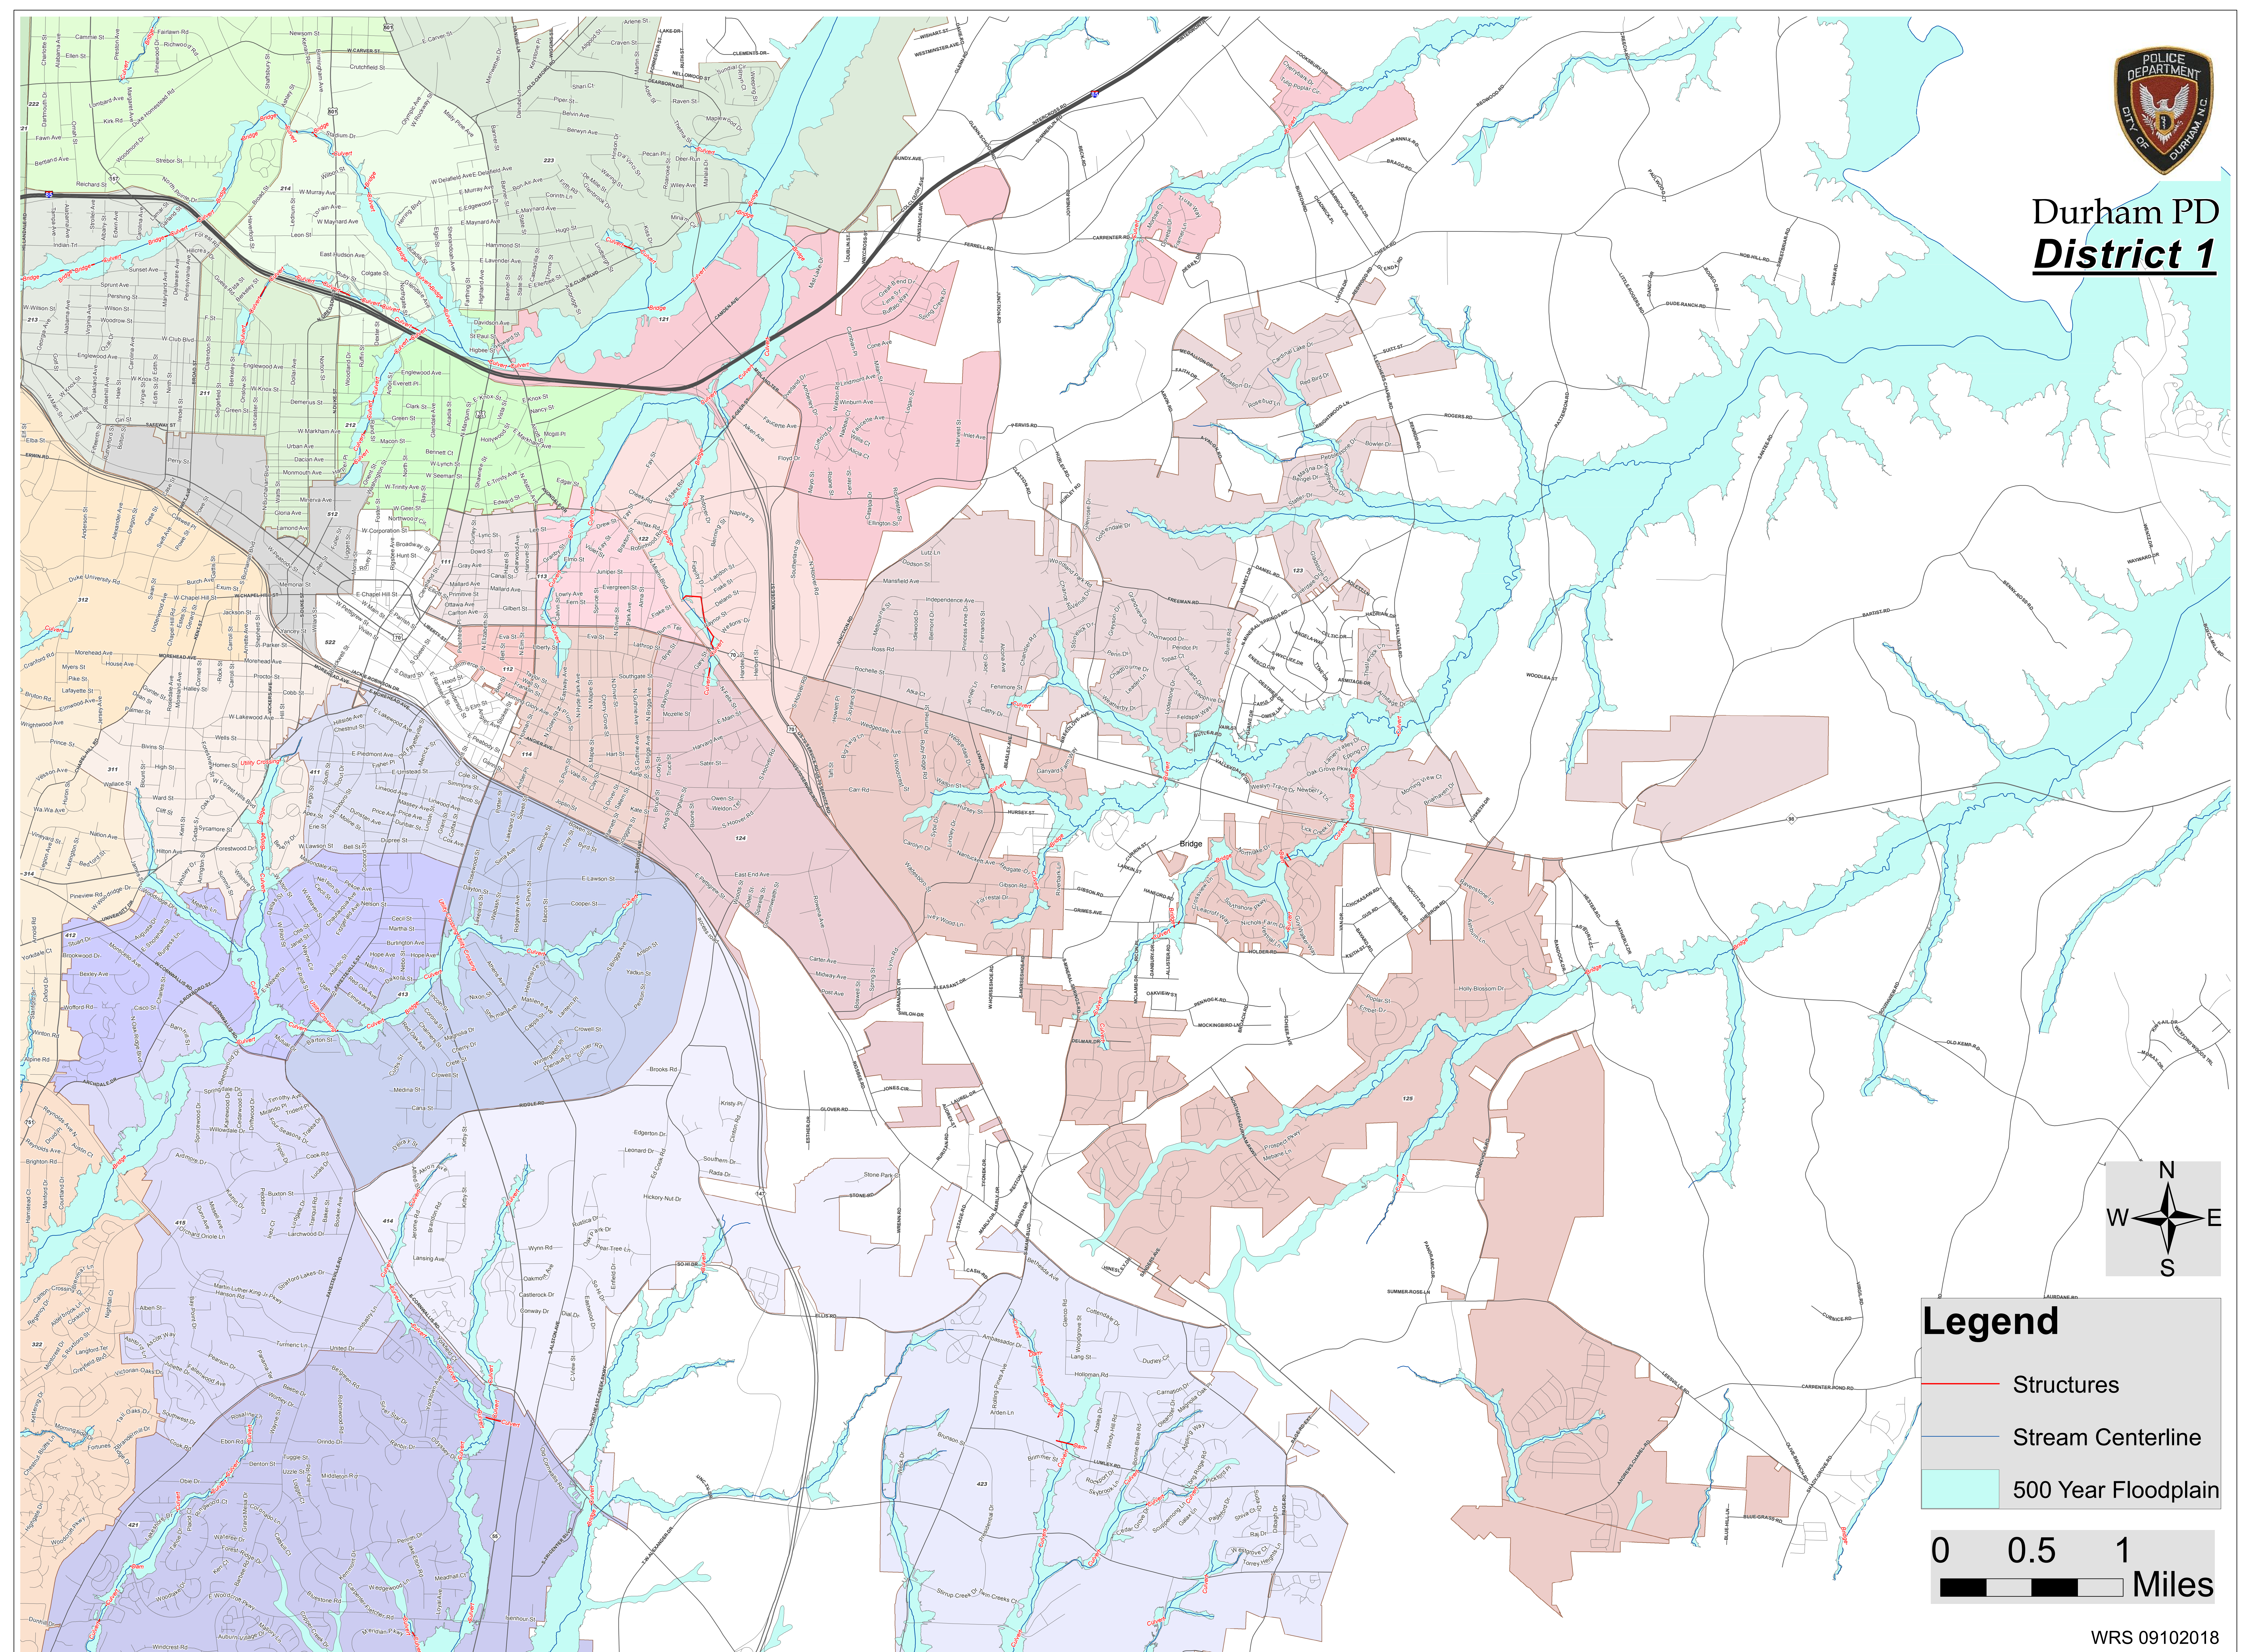

Durham PD District 1

Legend

- Structures
- Stream Centerline
- 500 Year Floodplain

0 0.5 1 Miles