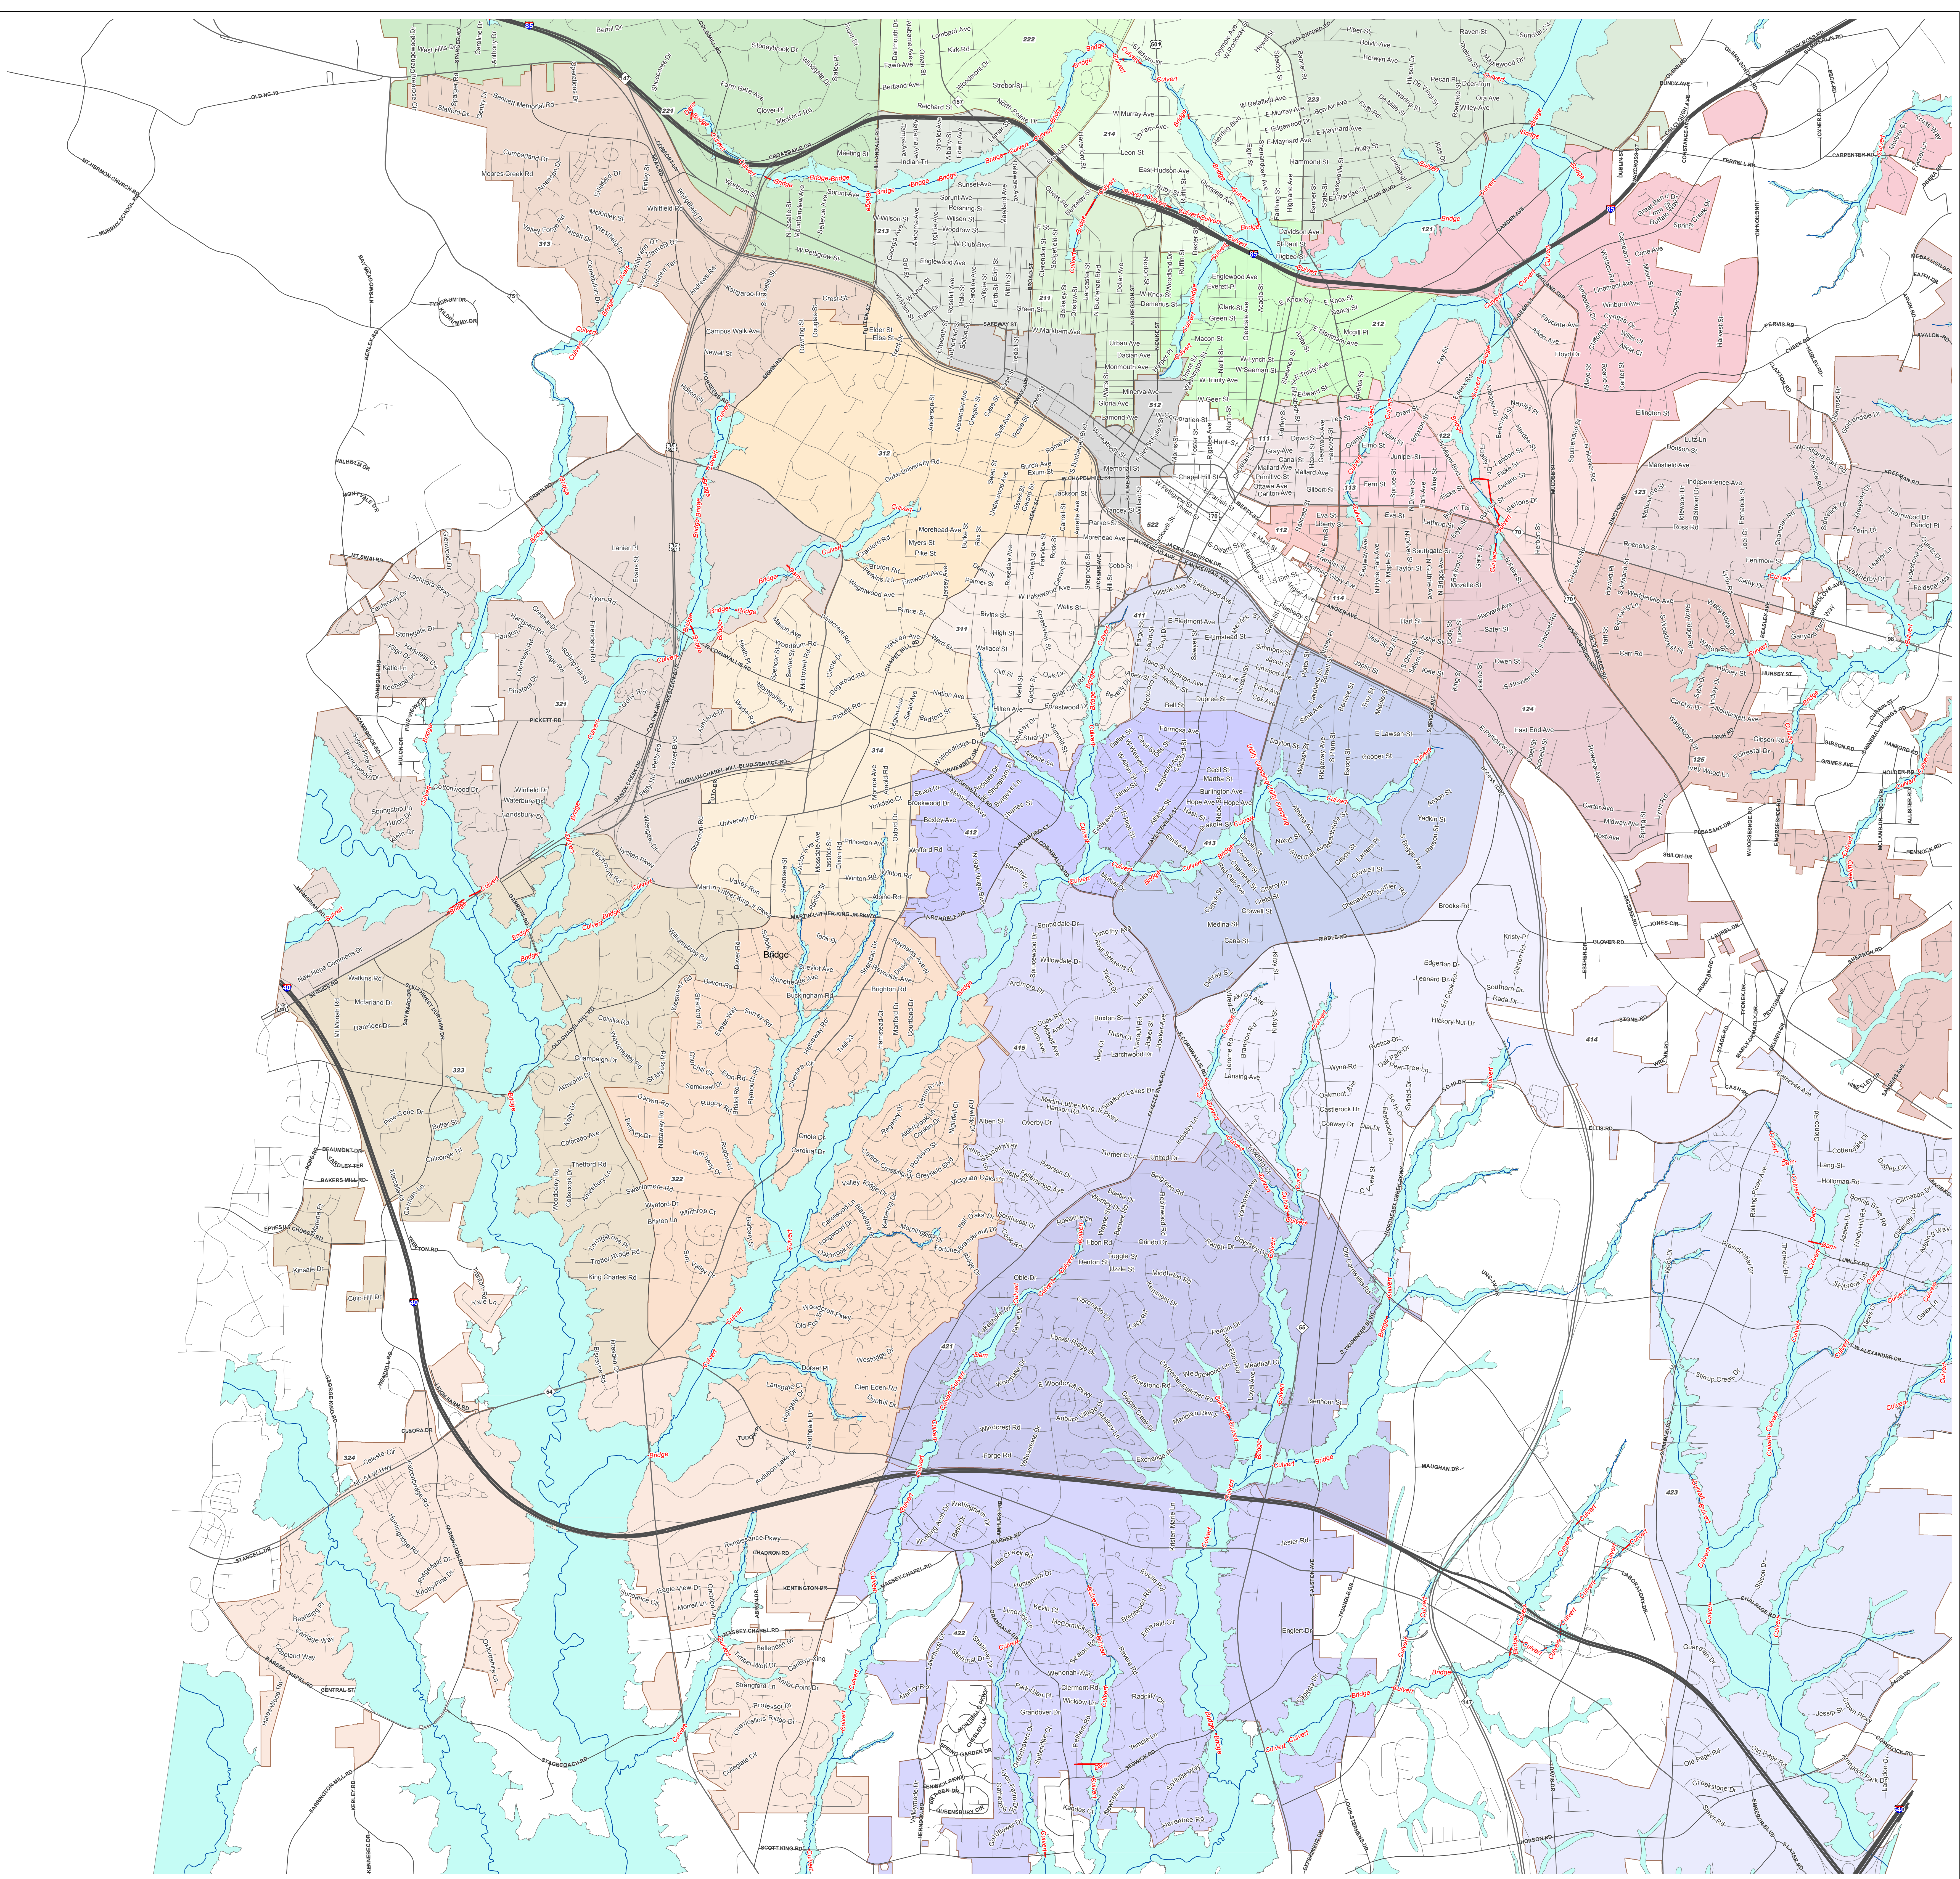

Durham PD **District 3**

Legend

-  Structures
-  Stream Centerline
-  500 Year Floodplain