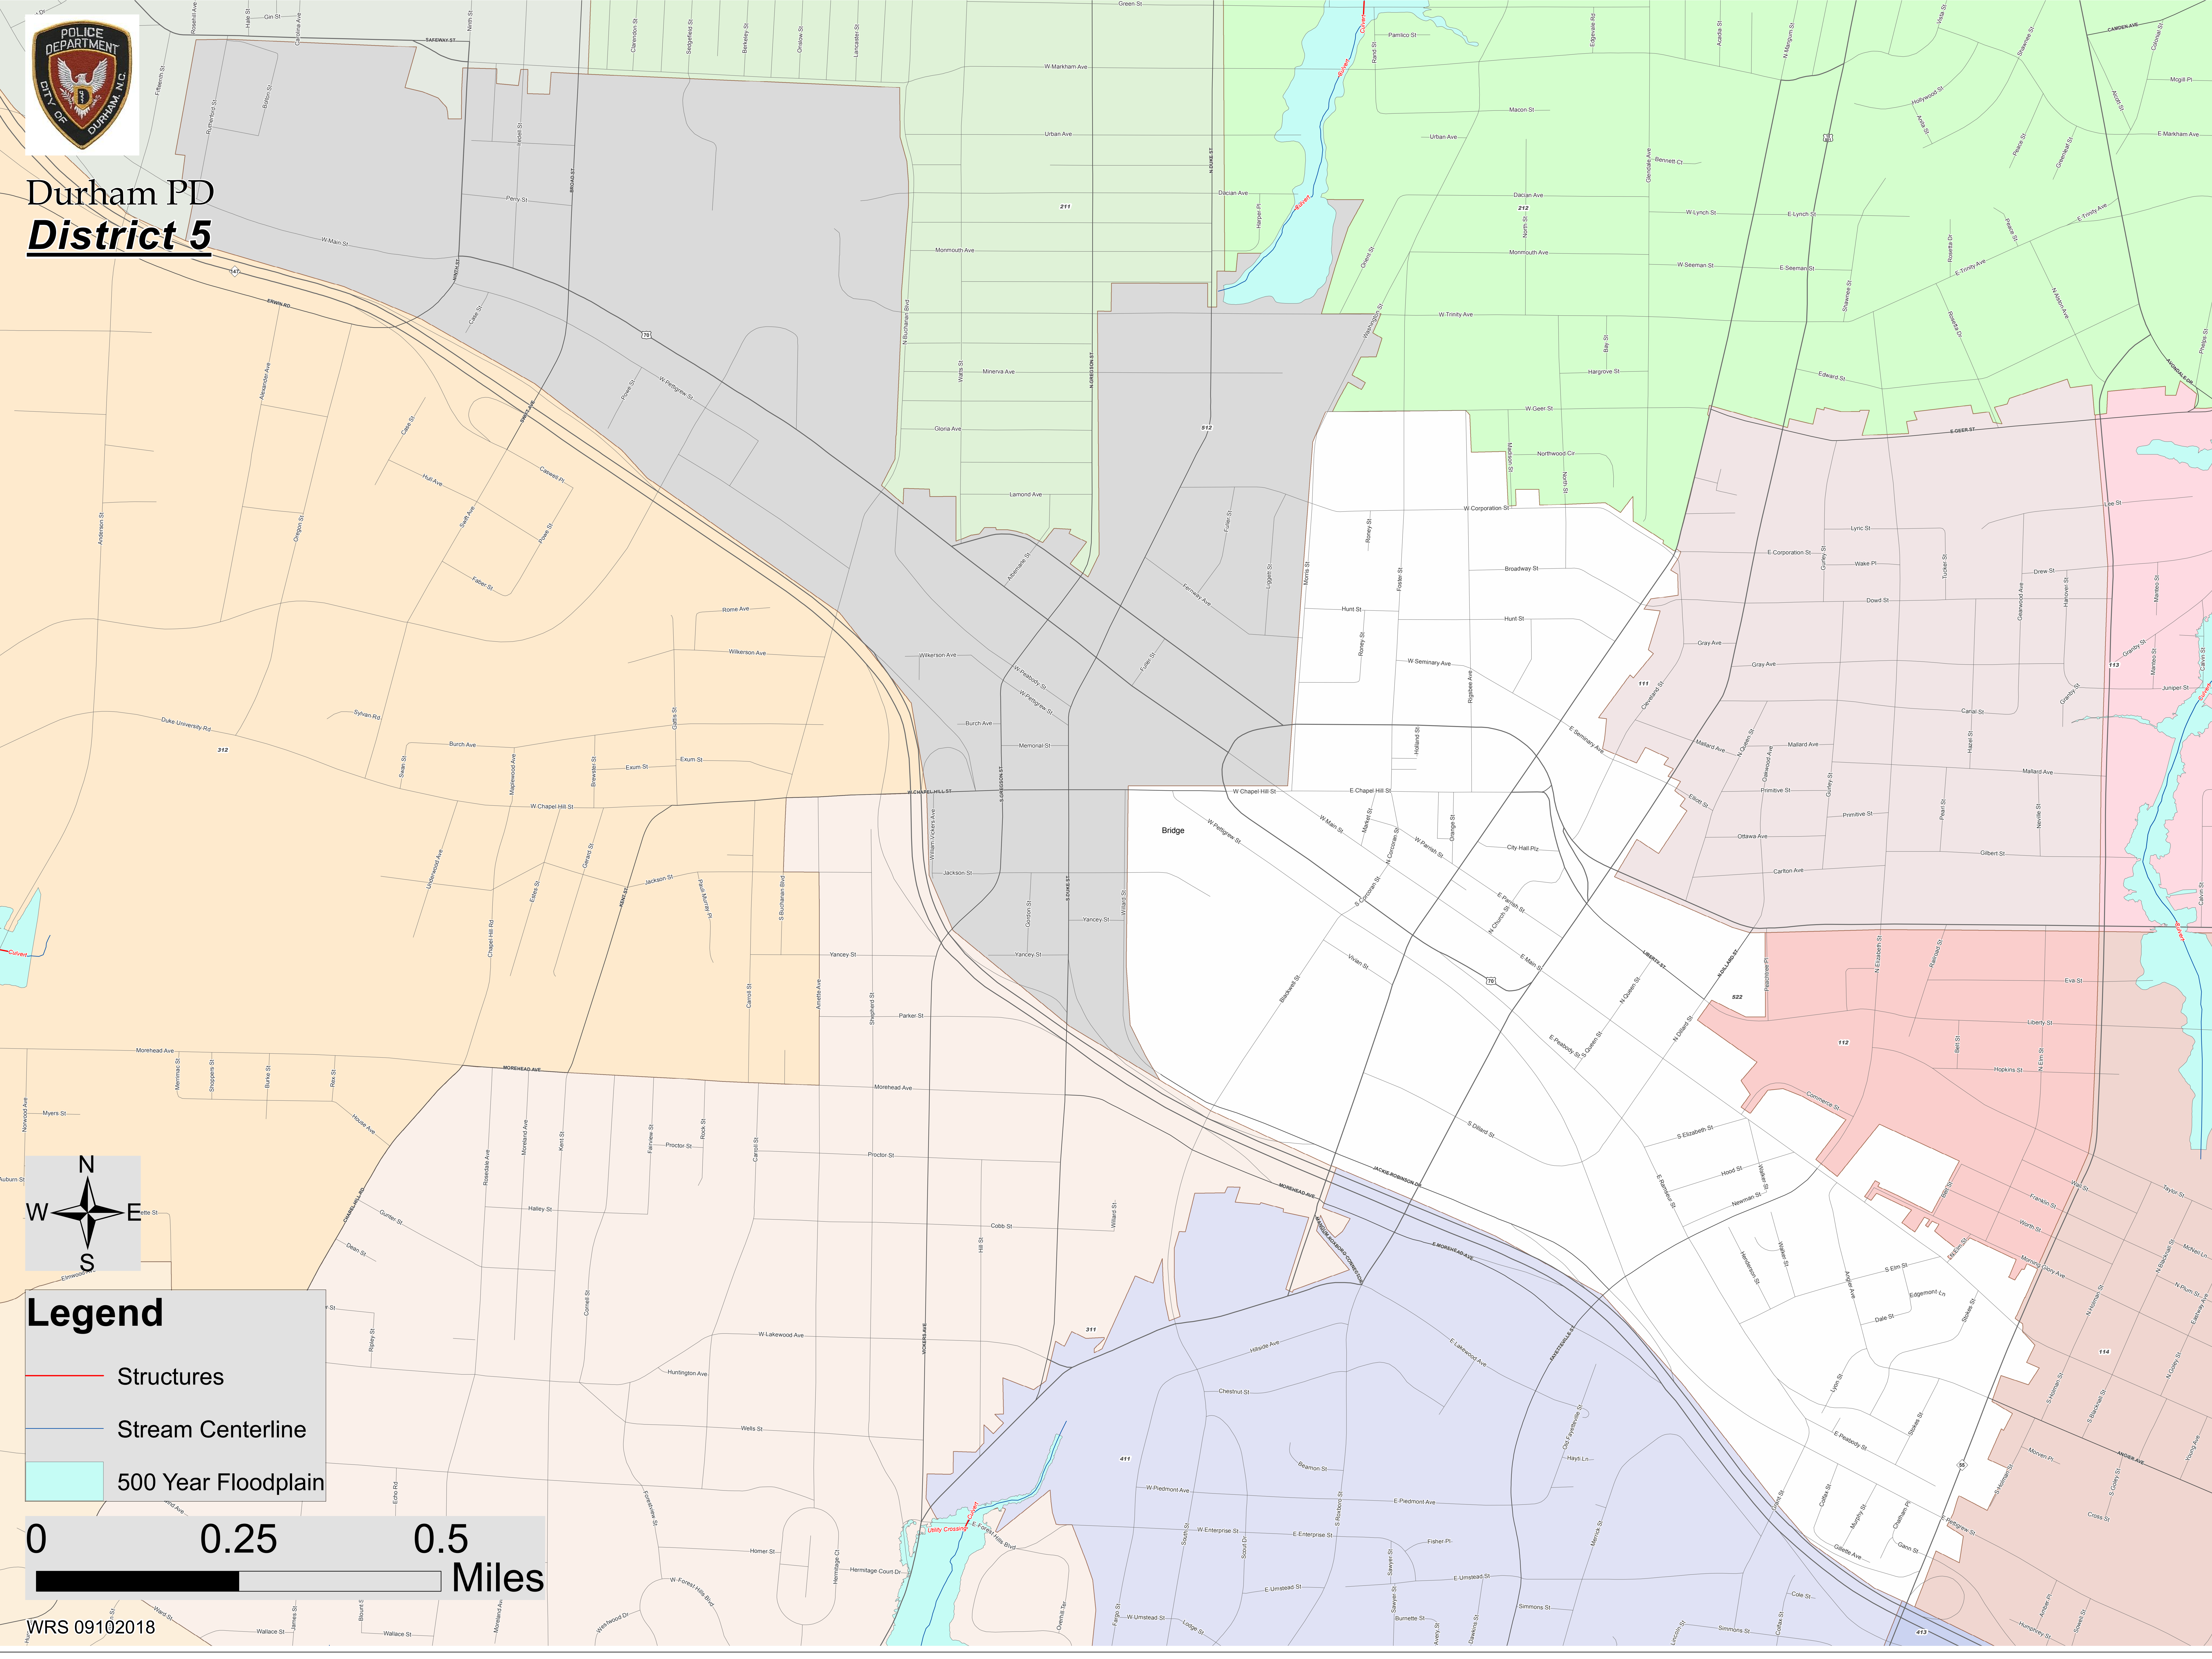

# Durham PD District 5

**Legend**

- Structures
- Stream Centerline
- 500 Year Floodplain