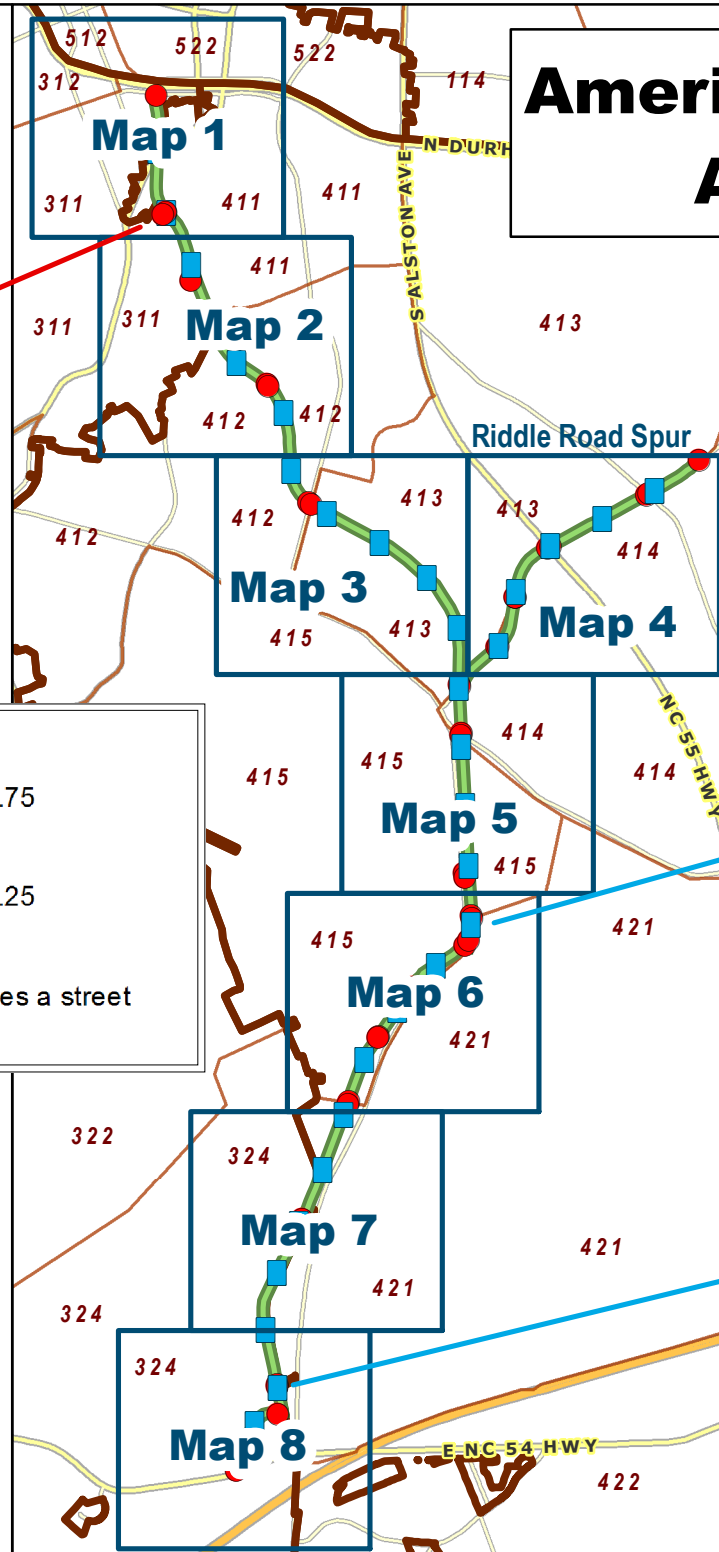

American Tobacco Trail Address Maps

**316 W Enterprise St
(Physical Address)**

8 Maps Total

- Map 1 is the North end of the trail at Blackwell Street (Beat 311)
- Map 4 is the Riddle Road Spur
- Map 8 is the South end of the trail at Hwy 54 (Beat 324)

Mile Marker Addresses are in Blue

- 175 American Tobacco Trail is Mile Marker 1.75
- 400 American Tobacco Trail is Mile Marker 4
- 625 American Tobacco Trail is Mile Marker 6.25

Physical Addresses are in Red

- Physical addresses are where the ATT crosses a street

There is an address at:

- Every .25 mile on the trail
- Most road crossings on both sides of the trail

**400 American Tobacco Trail
(4.0 Mile Marker)**

MAP 3

American Tobacco Trail Address Map

Map 4 of 8

Riddle Rd. Spur

Legend

- Other Trails: Light blue line
- Schools: Brown triangle
- Districts: Brown rectangle
- Beats: White rectangle
- Parks: Green rectangle
- Mile Marker Addresses: Blue square
- Physical Address: Red circle
- American Tobacco Trail: Green line