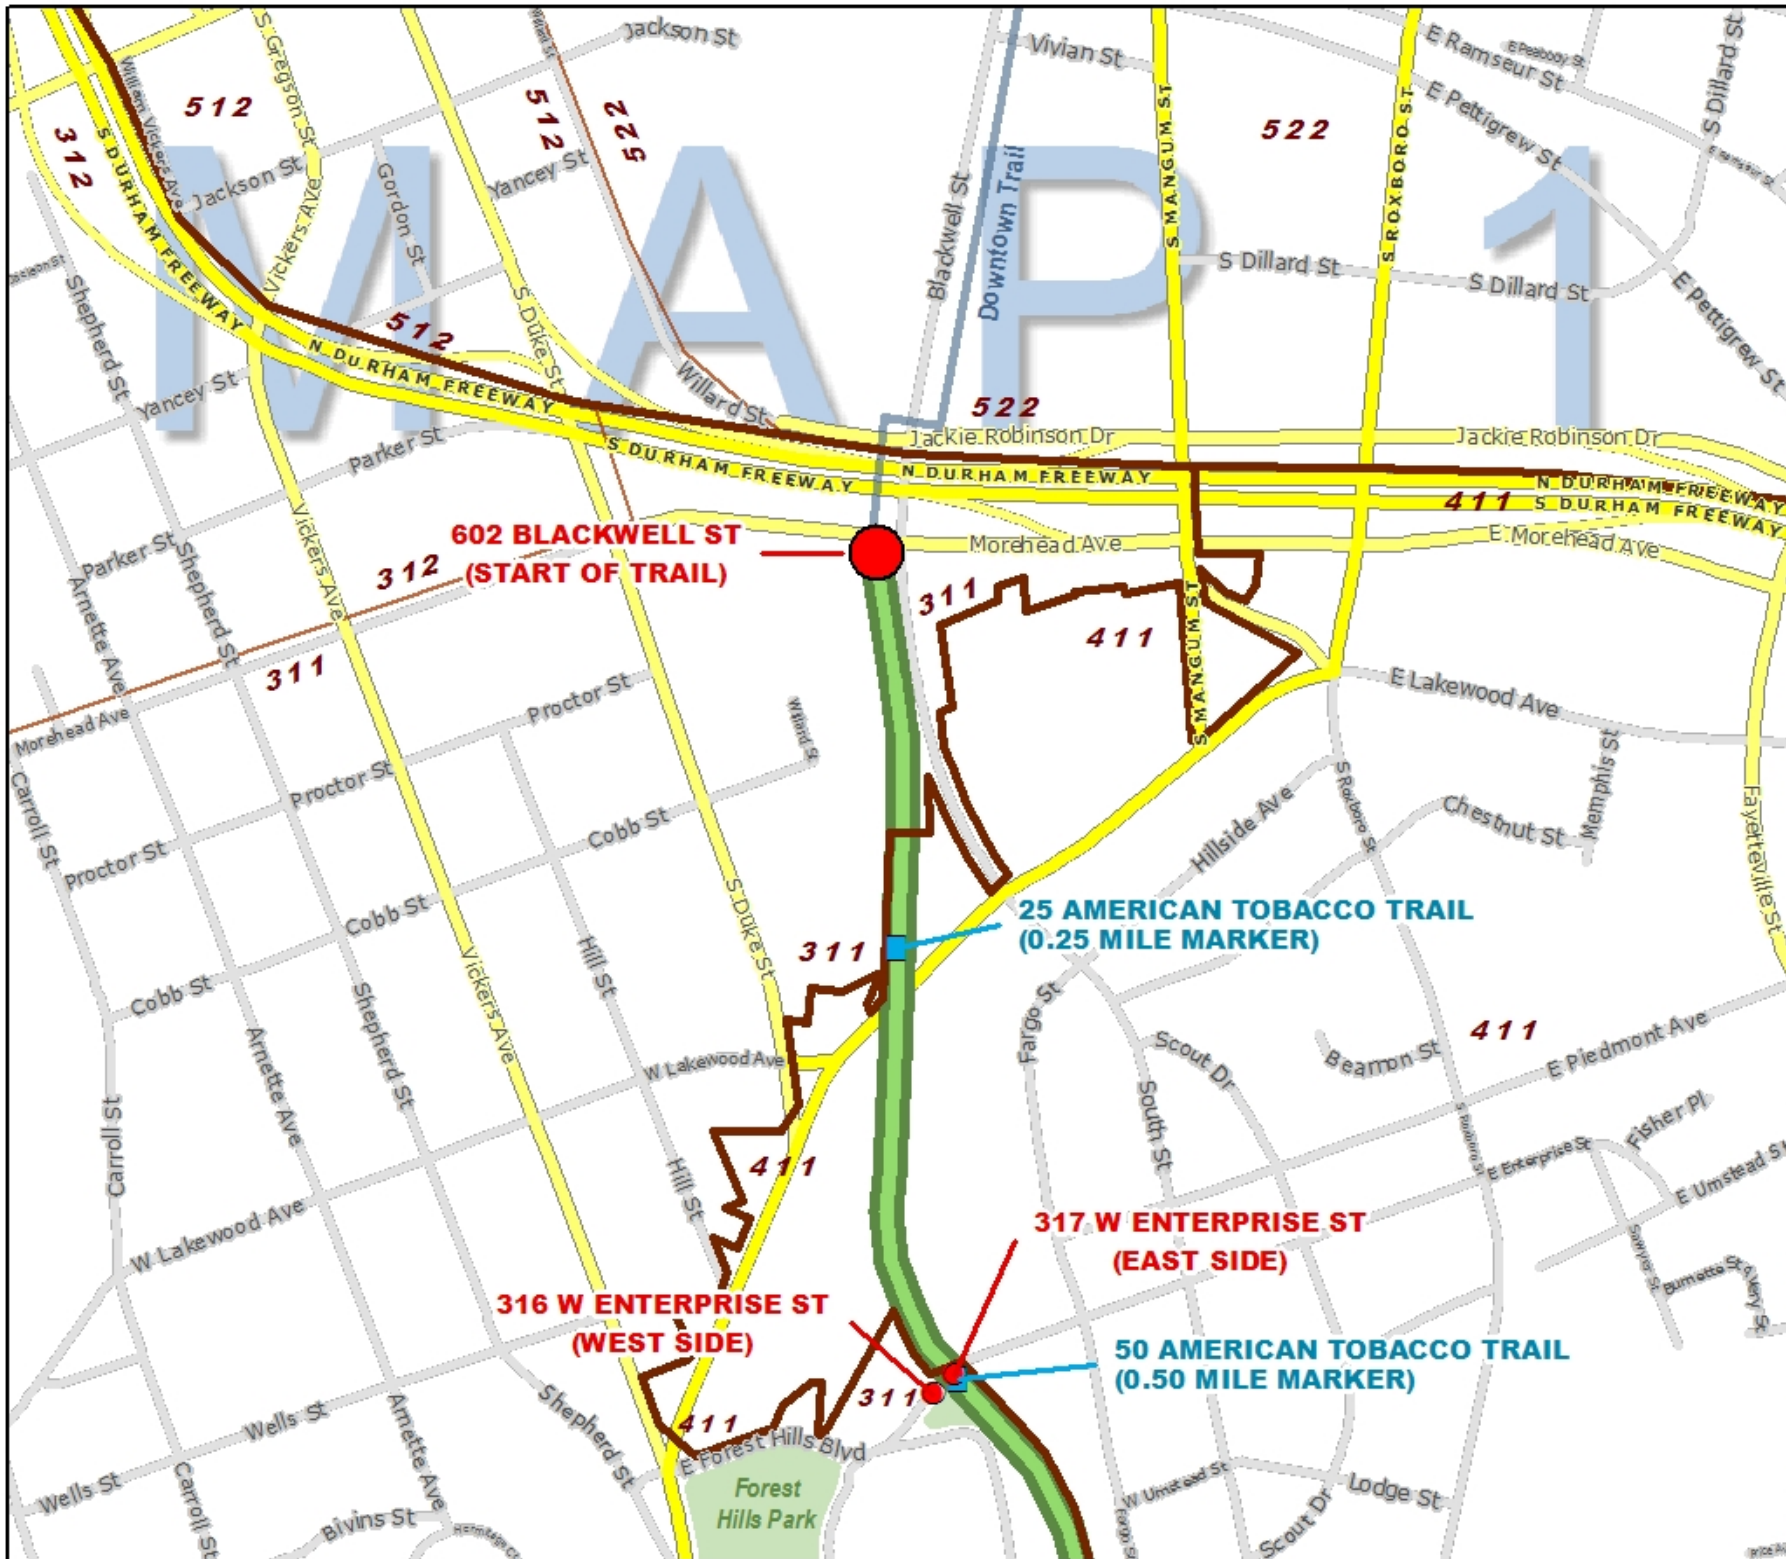

American Tobacco Trail Address Map

Map 1
of 8