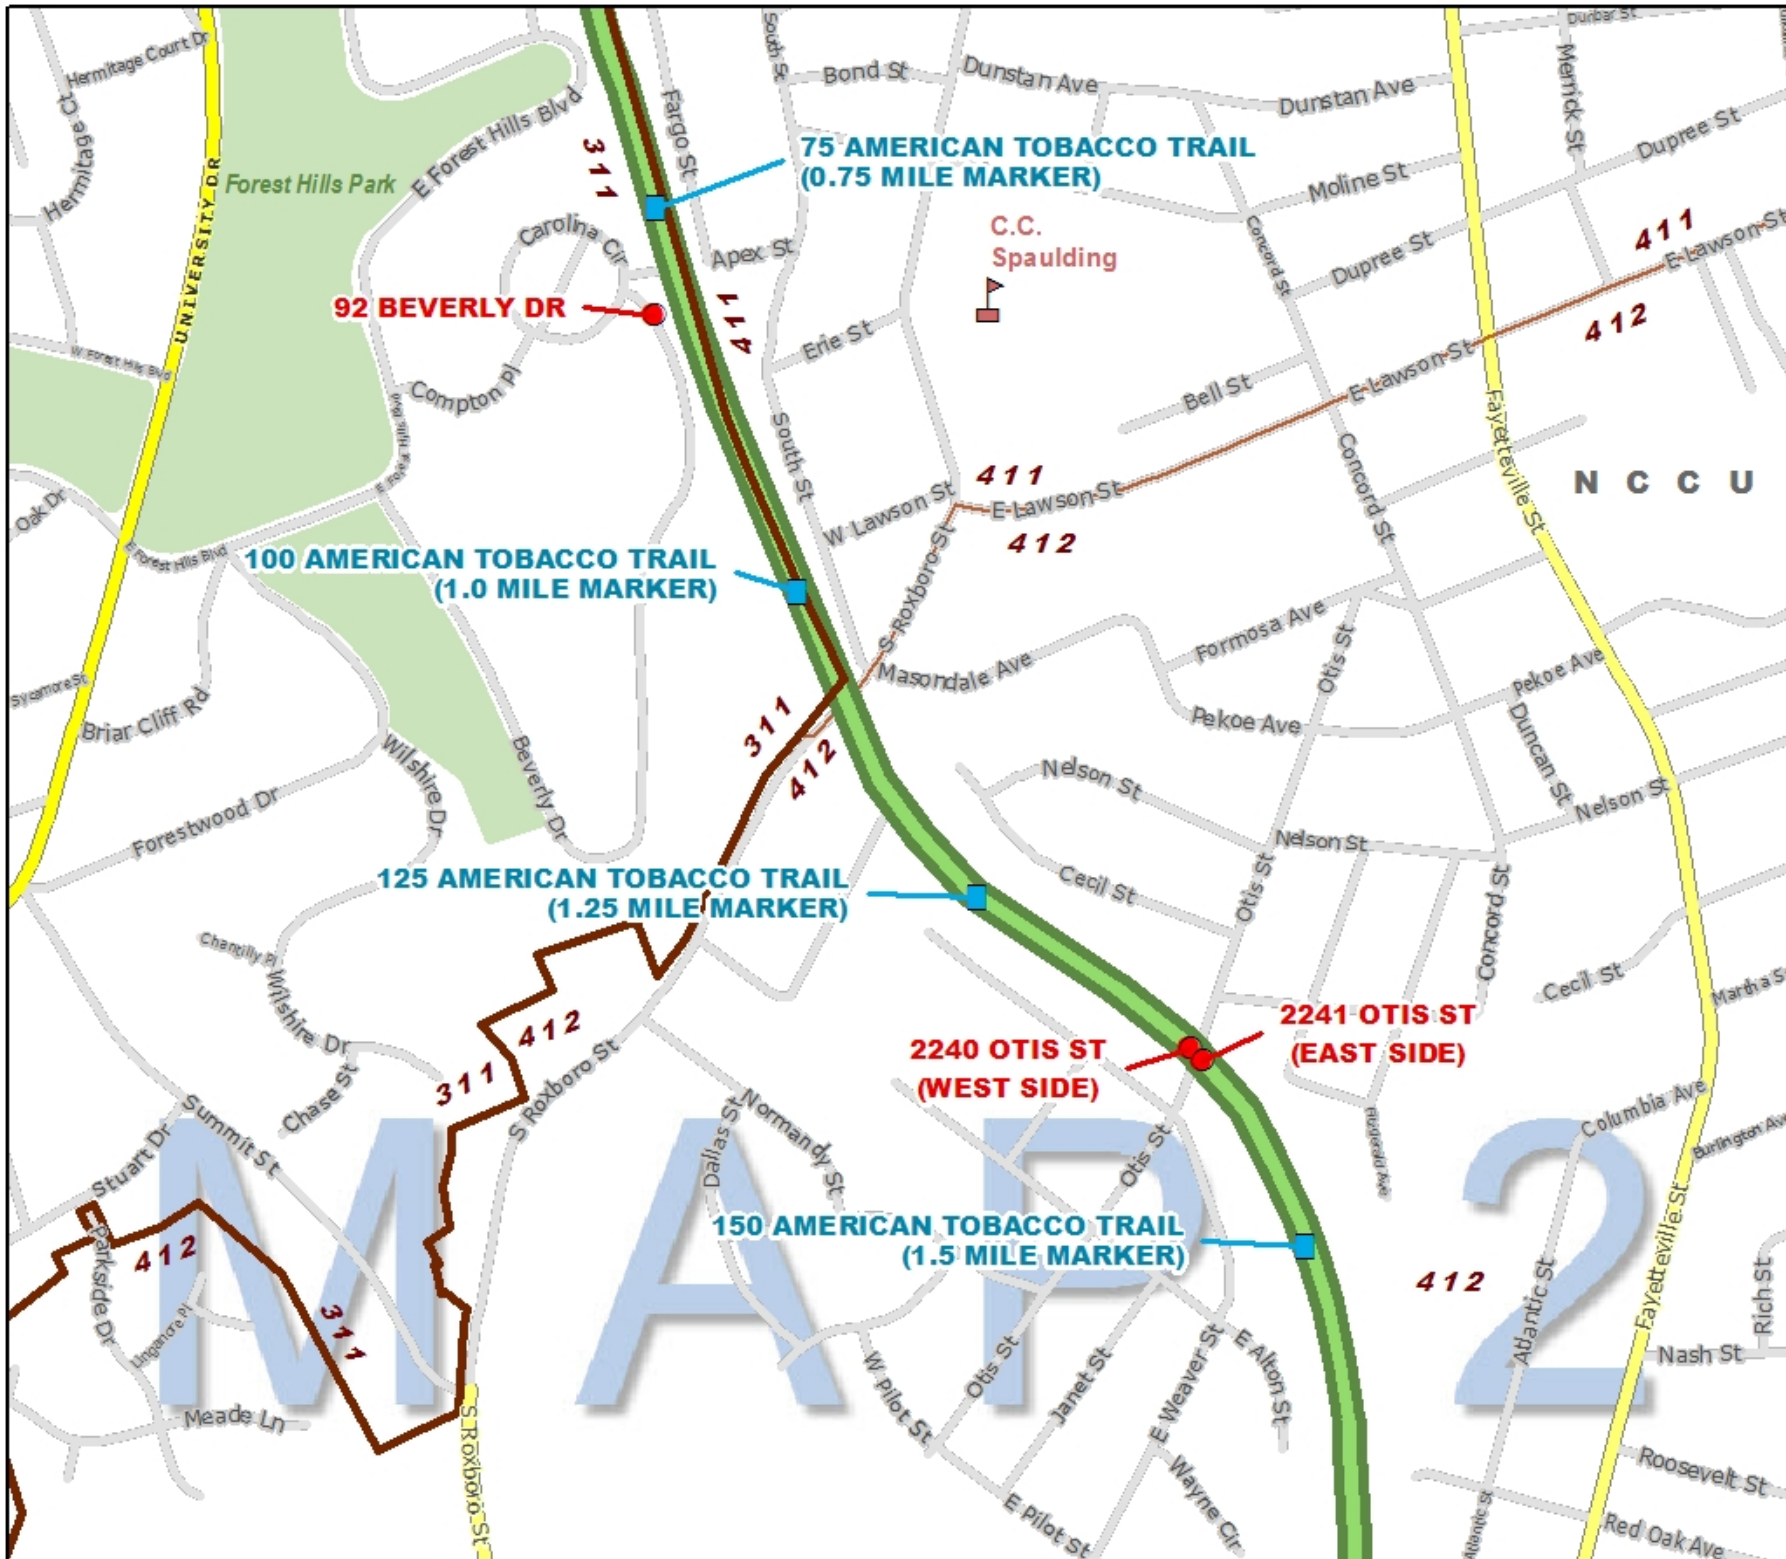

- Physical addresses are where the ATT crosses a street

There is an address at:

- Every .25 mile on the trail
- Most road crossings on both sides of the trail

**400 American Tobacco Trail
(4.0 Mile Marker)**

**625 American Tobacco Trail
(6.25 Mile Marker)**

American Tobacco Trail Address Map

Map 1
of 8

Other Trails

- Schools:
- Districts:
- Beats:
- Parks:

Mile Marker Addresses

- Physical Address:
- American Tobacco Trail:

American Tobacco Trail Address Map

Map 2
of 8

- Other Trails
- Schools
- Districts
- Beats
- Parks
- Mile Marker Addresses
- Physical Address
- American Tobacco Trail

American Tobacco Trail Address Map

Map 3
of 8

Legend

- Other Trails: Blue line
- Schools: Red triangle
- Districts: Brown outline
- Beats: White outline
- Parks: Green area
- Mile Marker Addresses: Blue square
- Physical Address: Red dot
- American Tobacco Trail: Green line