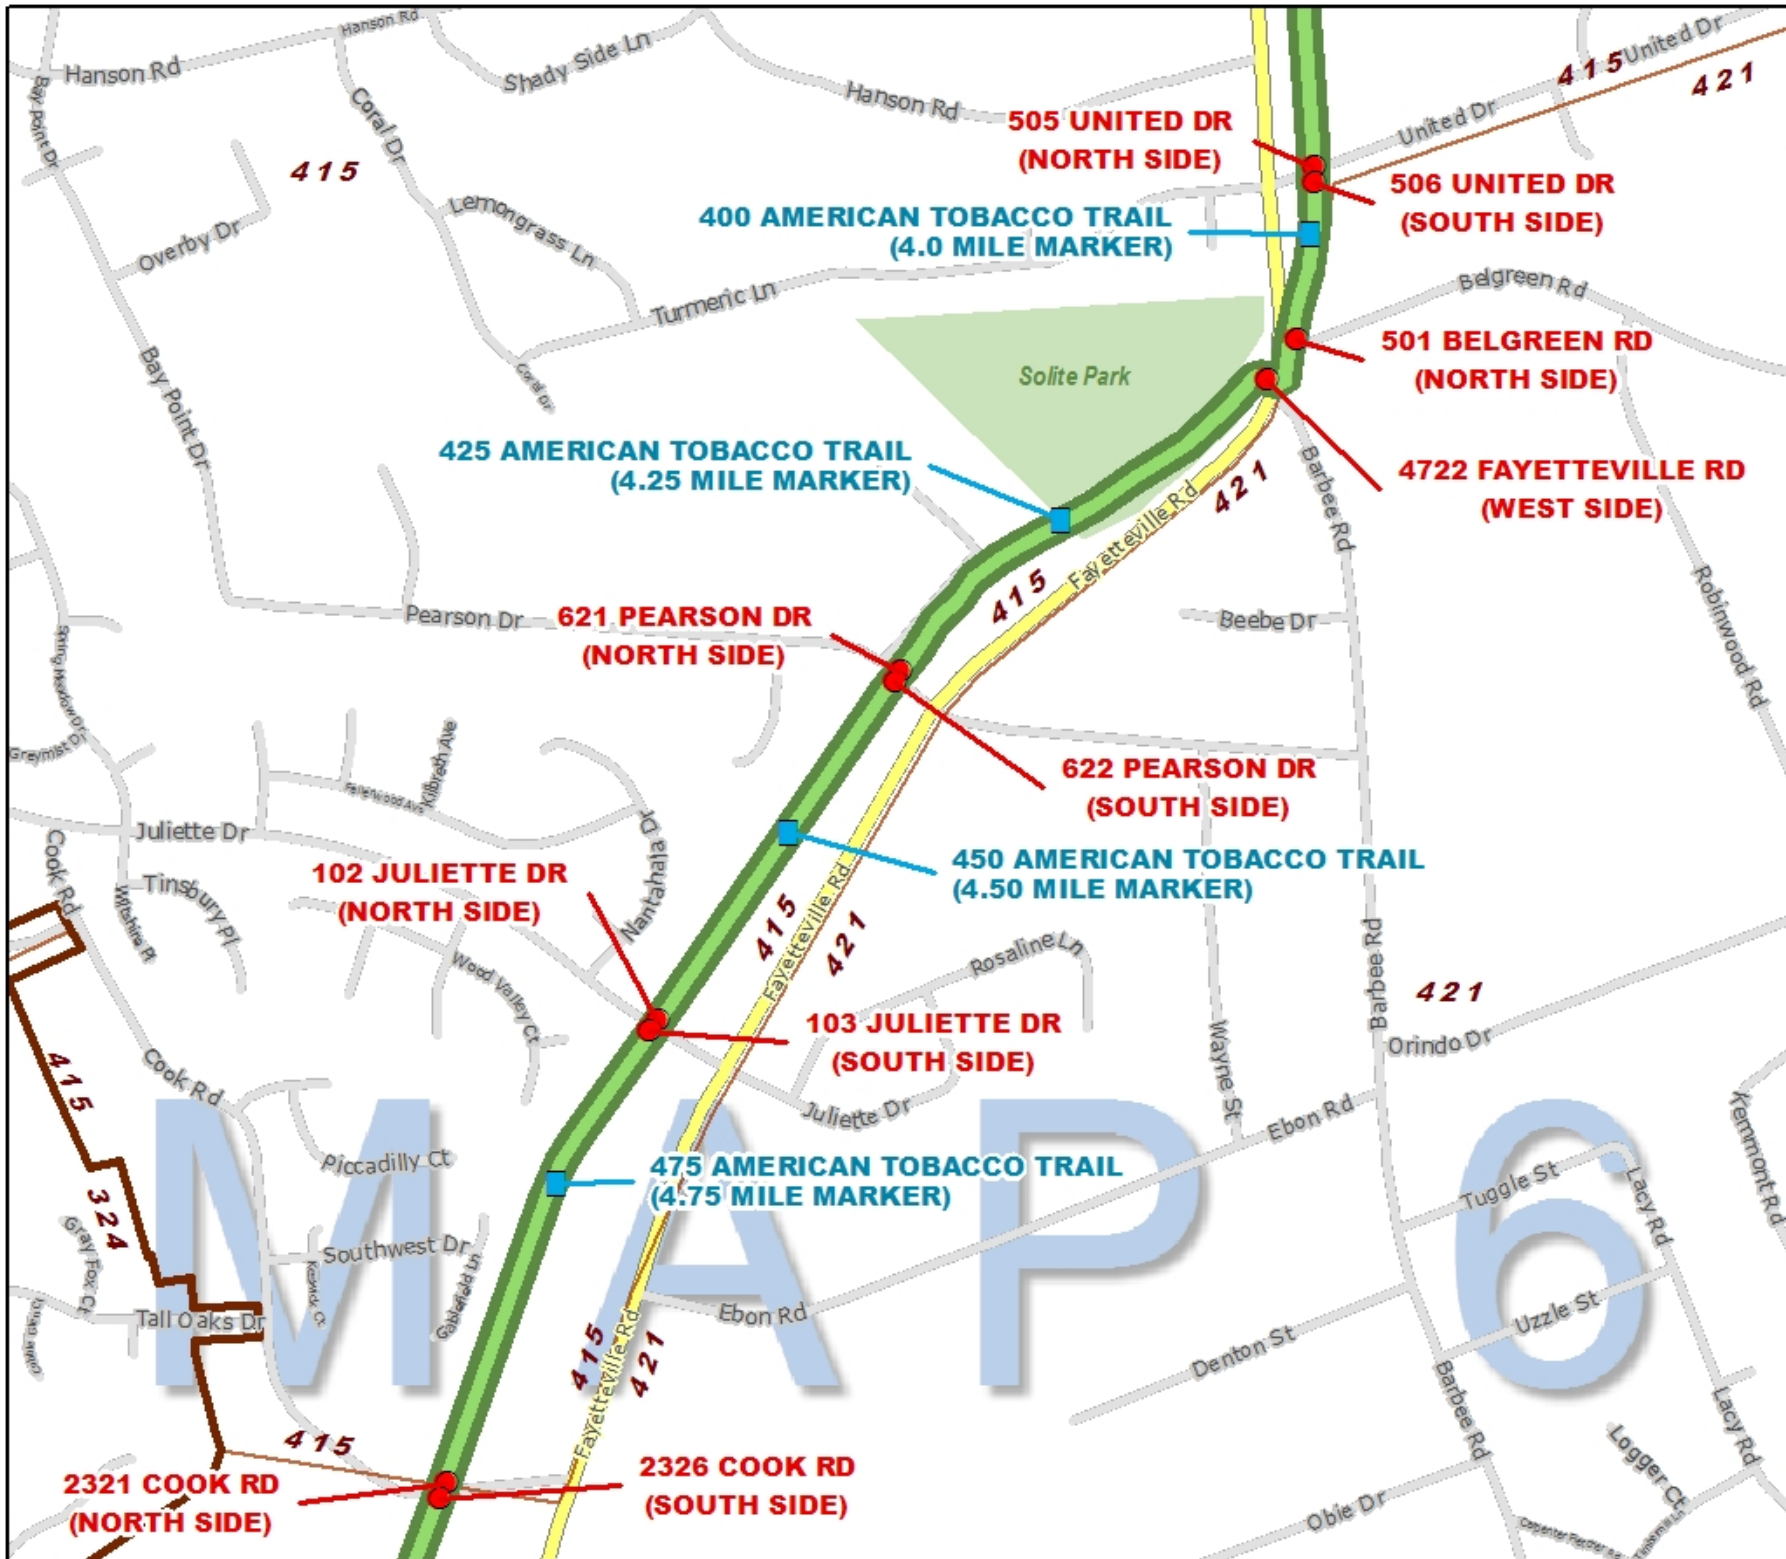

Legend

- Other Trails: Blue line
- Schools: Red triangle
- Districts: Brown outline
- Beats: White outline
- Parks: Green area
- Mile Marker Addresses: Blue square
- Physical Address: Red dot
- American Tobacco Trail: Green line

MAP 3

American Tobacco Trail Address Map

Map 4 of 8

Riddle Rd. Spur

Legend

- Other Trails: Light blue line
- Schools: Brown triangle
- Districts: Brown rectangle
- Beats: White rectangle
- Parks: Green rectangle
- Mile Marker Addresses: Blue square
- Physical Address: Red circle
- American Tobacco Trail: Green line

American Tobacco Trail Address Map

Map 5
of 8

- Other Trails
- Schools
- Districts
- Beats
- Parks
- Mile Marker Addresses
- Physical Address
- American Tobacco Trail

MAP 5

American Tobacco Trail Address Map

Map 6 of 8

Legend

- Other Trails: Light blue line
- Schools: Brown triangle
- Districts: Brown outline
- Beats: White outline
- Parks: Green area
- Mile Marker Addresses: Blue square
- Physical Address: Red dot
- American Tobacco Trail: Green line