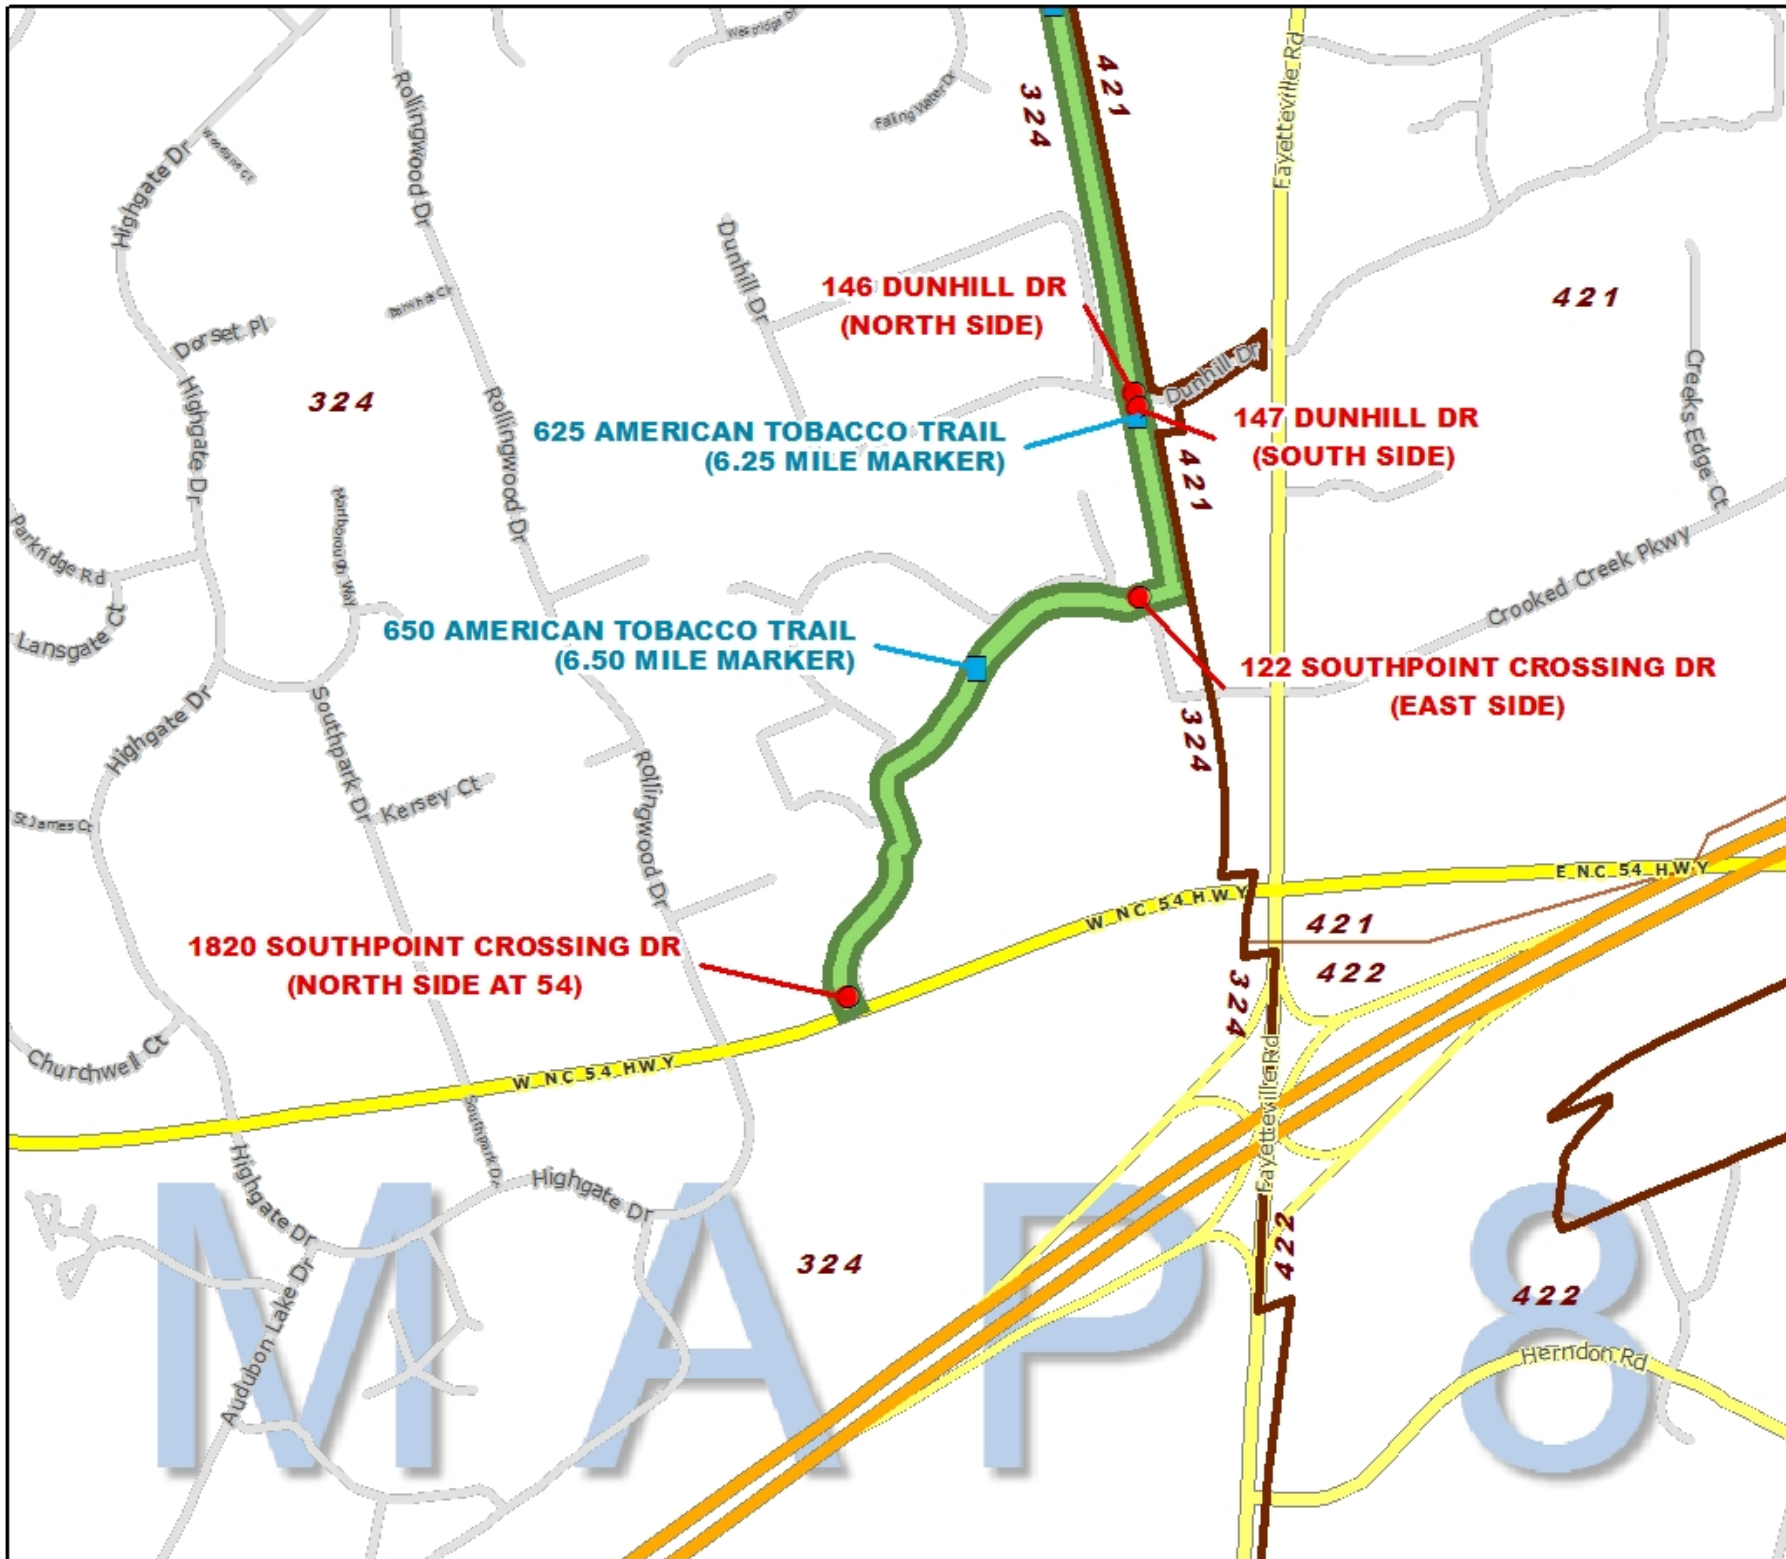

American Tobacco Trail Address Map

Map 8
of 8

Other Trails
Schools
Districts
Beats
Parks

Mile Marker Addresses
Physical Address
American Tobacco Trail

M A P 8