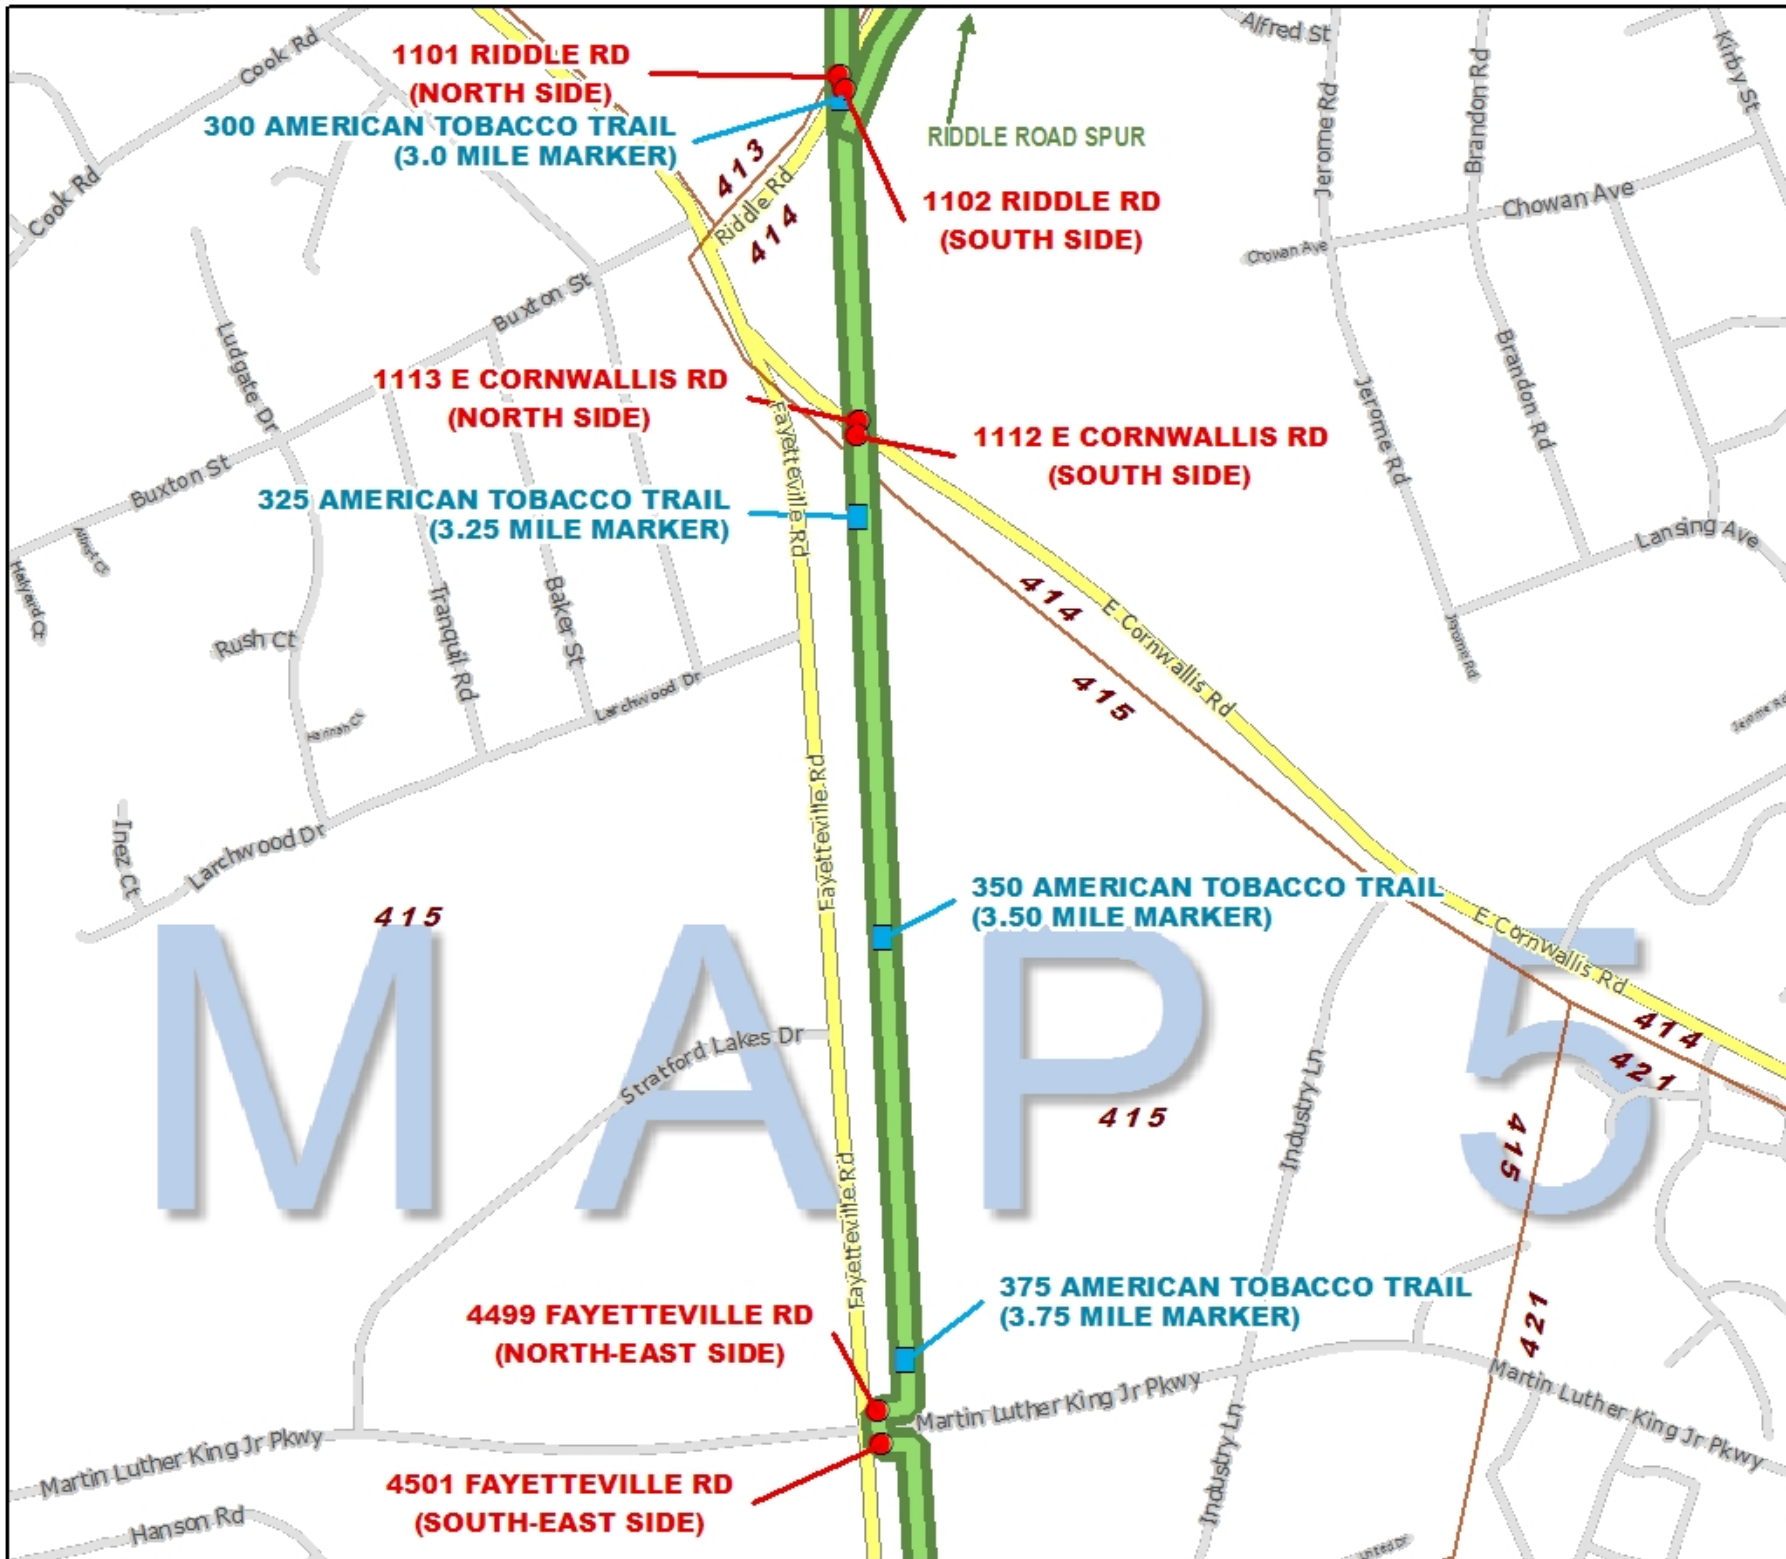

American Tobacco Trail Address Map

Map 5
of 8

- Other Trails
- Schools
- Districts
- Beats
- Parks
- Mile Marker Addresses
- Physical Address
- American Tobacco Trail

MAP 5