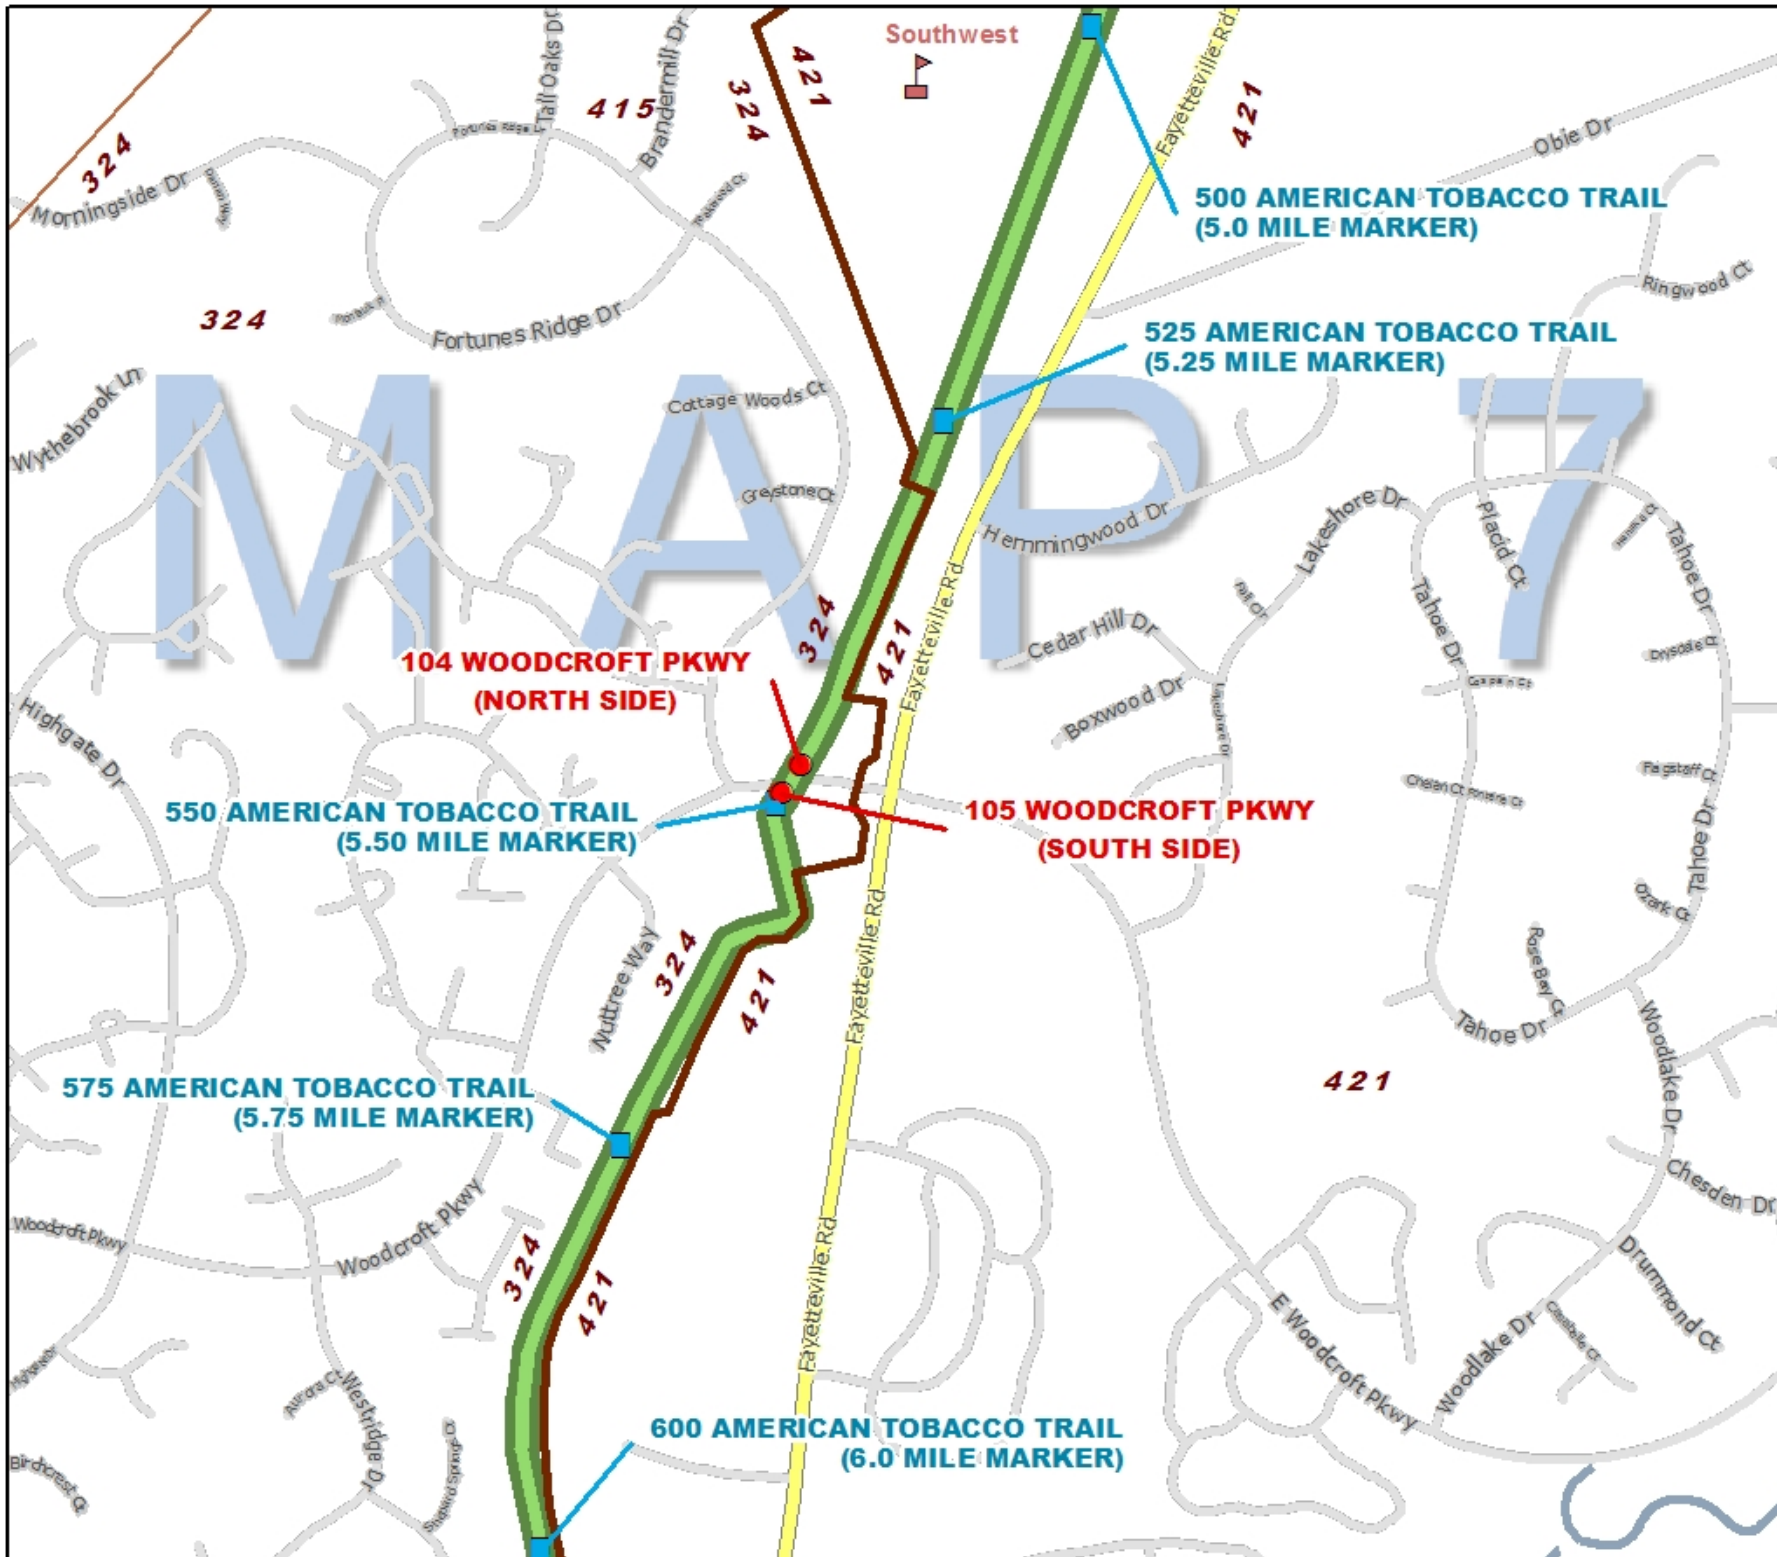

- Physical addresses are where the ATT crosses a street

There is an address at:

- Every .25 mile on the trail
- Most road crossings on both sides of the trail

**400 American Tobacco Trail
(4.0 Mile Marker)**

American Tobacco Trail Address Map

Map 5
of 8

- Other Trails
- Schools
- Districts
- Beats
- Parks
- Mile Marker Addresses
- Physical Address
- American Tobacco Trail

MAP 5

American Tobacco Trail Address Map

Map 6 of 8

Legend

- Other Trails: Light blue line
- Schools: Brown triangle
- Districts: Brown outline
- Beats: White outline
- Parks: Green area
- Mile Marker Addresses: Blue square
- Physical Address: Red dot
- American Tobacco Trail: Green line

American Tobacco Trail Address Map

Map 7
of 8

- Other Trails
- Schools
- Districts
- Beats
- Parks
- Mile Marker Addresses
- Physical Address
- American Tobacco Trail

American Tobacco Trail Address Map

Map 8
of 8