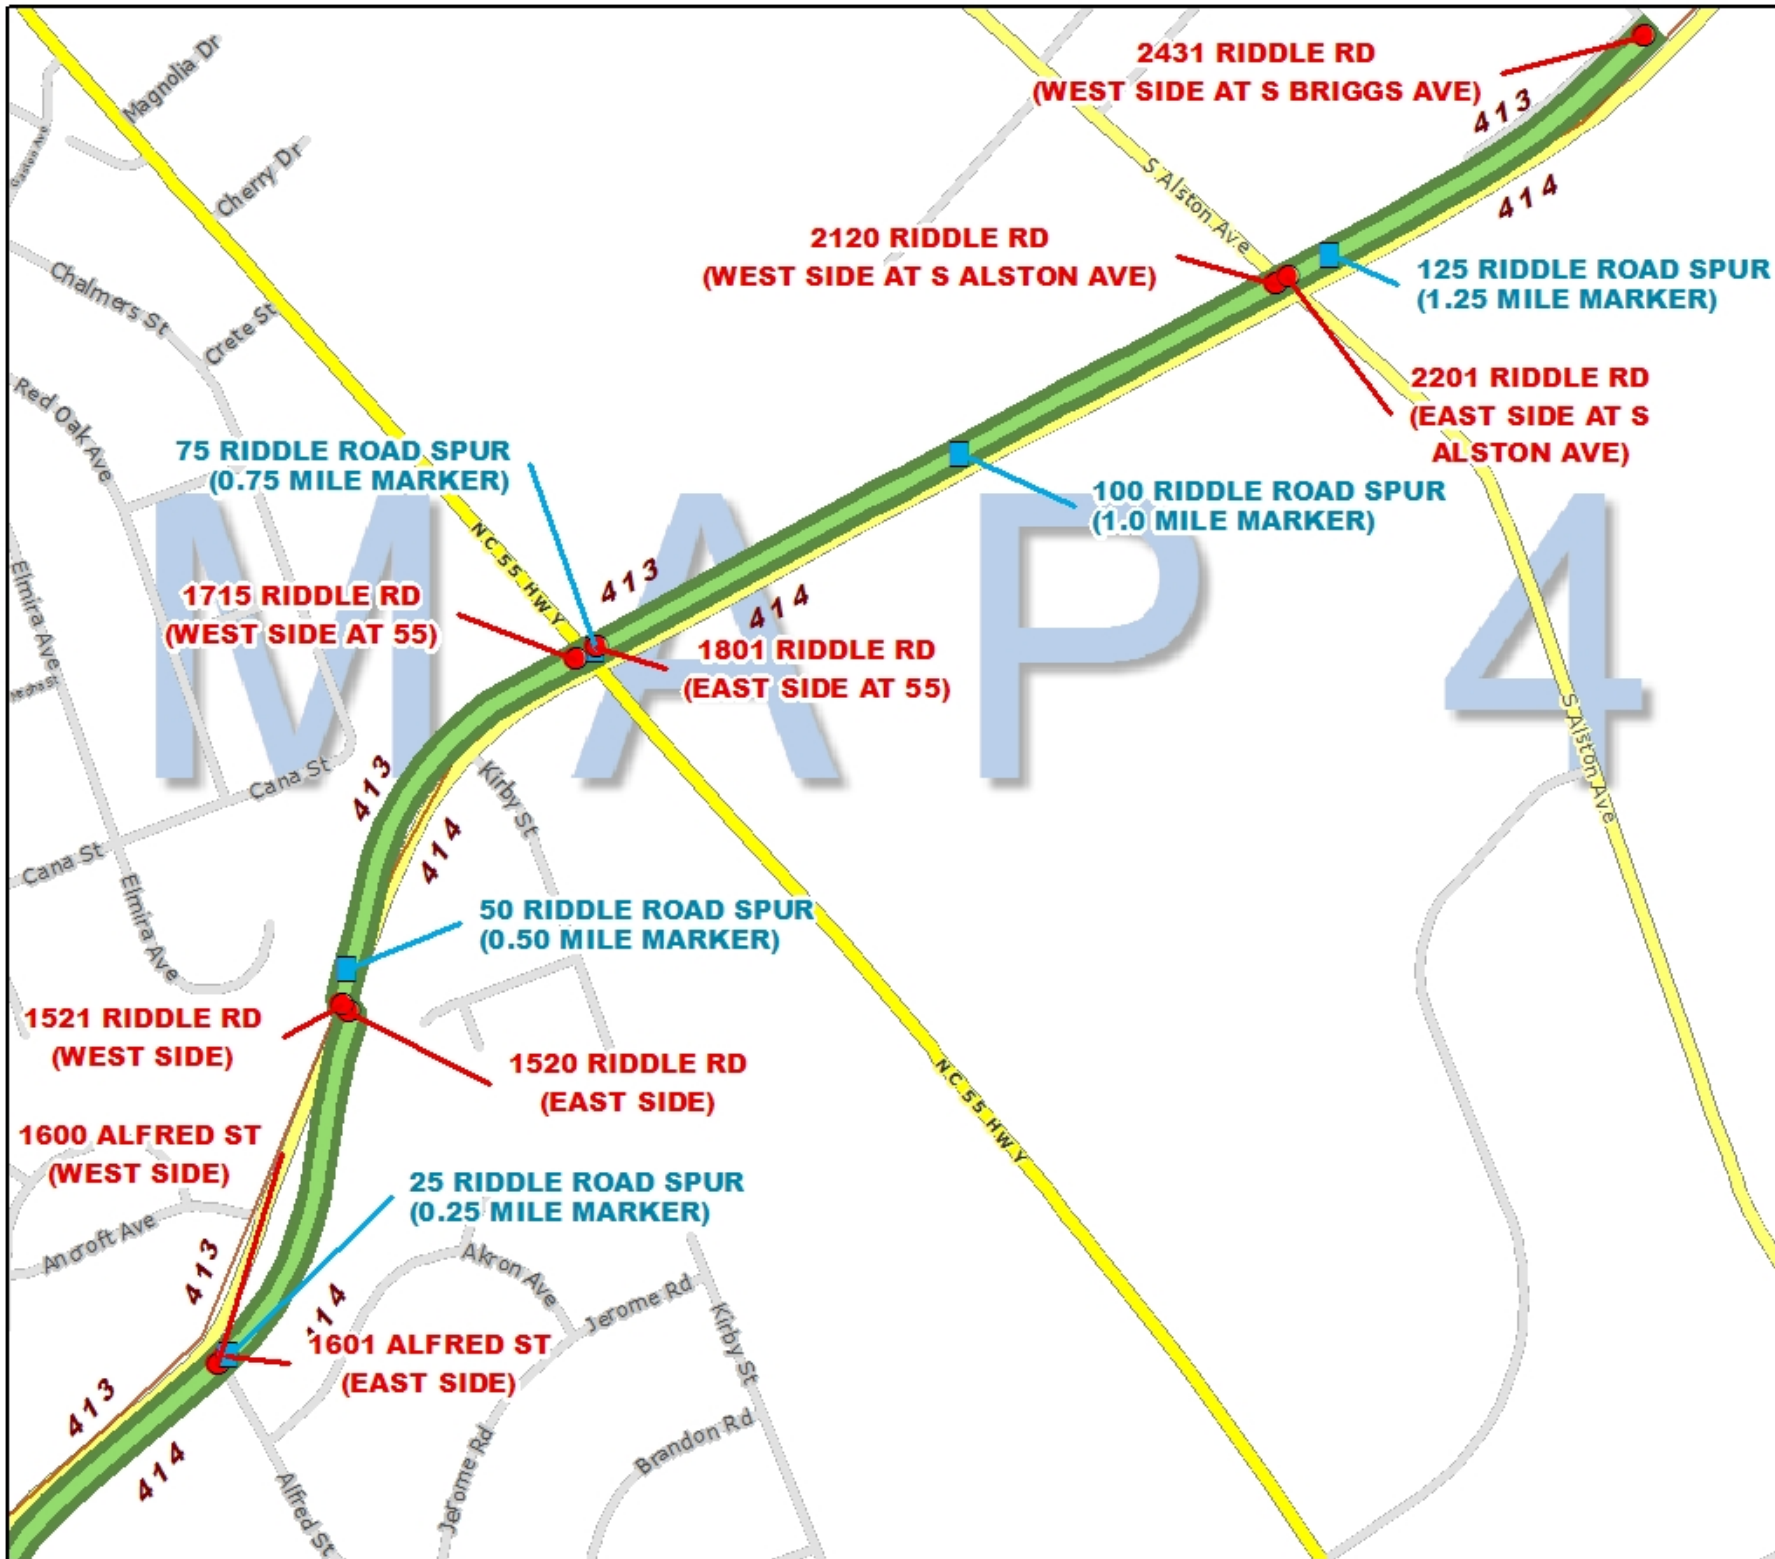

- Physical addresses are where the ATT crosses a street

There is an address at:

- Every .25 mile on the trail
- Most road crossings on both sides of the trail

**400 American Tobacco Trail
(4.0 Mile Marker)**

Legend

- Other Trails: Blue line
- Schools: Red triangle
- Districts: Brown outline
- Beats: White outline
- Parks: Green area
- Mile Marker Addresses: Blue square
- Physical Address: Red dot
- American Tobacco Trail: Green line

MAP 3

American Tobacco Trail Address Map

Map 4 of 8

Riddle Rd. Spur

Legend

- Other Trails: Light blue line
- Schools: Brown triangle
- Districts: Brown rectangle
- Beats: White rectangle
- Parks: Green rectangle
- Mile Marker Addresses: Blue square
- Physical Address: Red circle
- American Tobacco Trail: Green line

Map 6 of 8

Legend

- Other Trails: Light blue line
- Schools: Brown triangle
- Districts: Brown outline
- Beats: White outline
- Parks: Green area
- Mile Marker Addresses: Blue square
- Physical Address: Red dot
- American Tobacco Trail: Green line