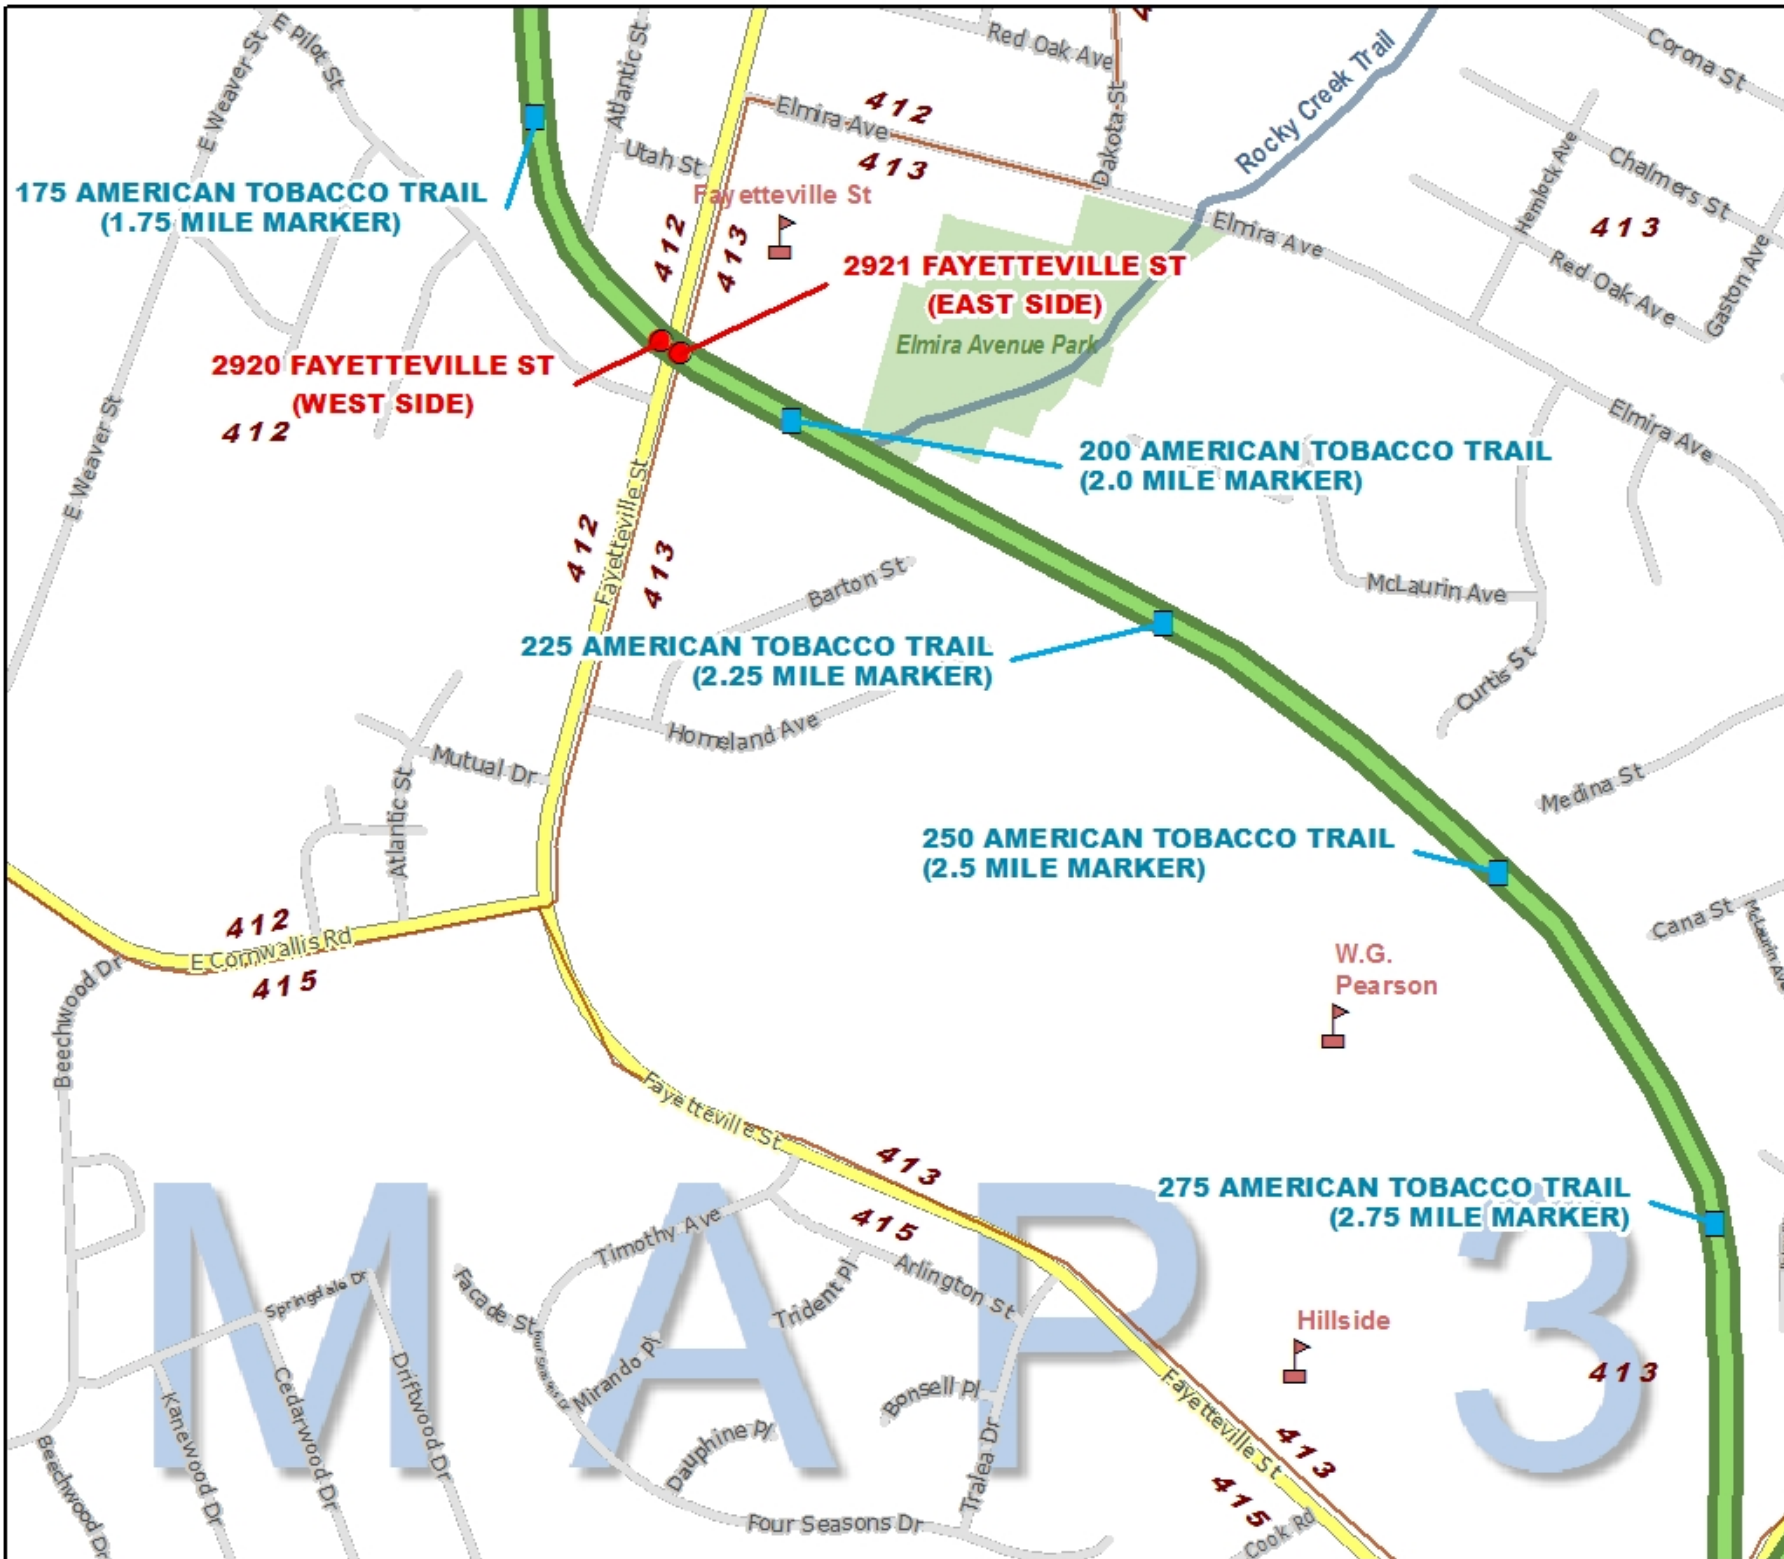

- Physical addresses are where the ATT crosses a street

There is an address at:

- Every .25 mile on the trail
- Most road crossings on both sides of the trail

**400 American Tobacco Trail
(4.0 Mile Marker)**

American Tobacco Trail Address Map

Map 2
of 8

- Other Trails
- Schools
- Districts
- Beats
- Parks
- Mile Marker Addresses
- Physical Address
- American Tobacco Trail

American Tobacco Trail Address Map

Map 3
of 8

Legend

- Other Trails: Blue line
- Schools: Red triangle
- Districts: Brown outline
- Beats: White outline
- Parks: Green area
- Mile Marker Addresses: Blue square
- Physical Address: Red dot
- American Tobacco Trail: Green line

MAP 3

American Tobacco Trail Address Map

Map 4 of 8

Riddle Rd. Spur

Legend

- Other Trails: Light blue line
- Schools: Brown triangle
- Districts: Brown rectangle
- Beats: White rectangle
- Parks: Green rectangle
- Mile Marker Addresses: Blue square
- Physical Address: Red circle
- American Tobacco Trail: Green line