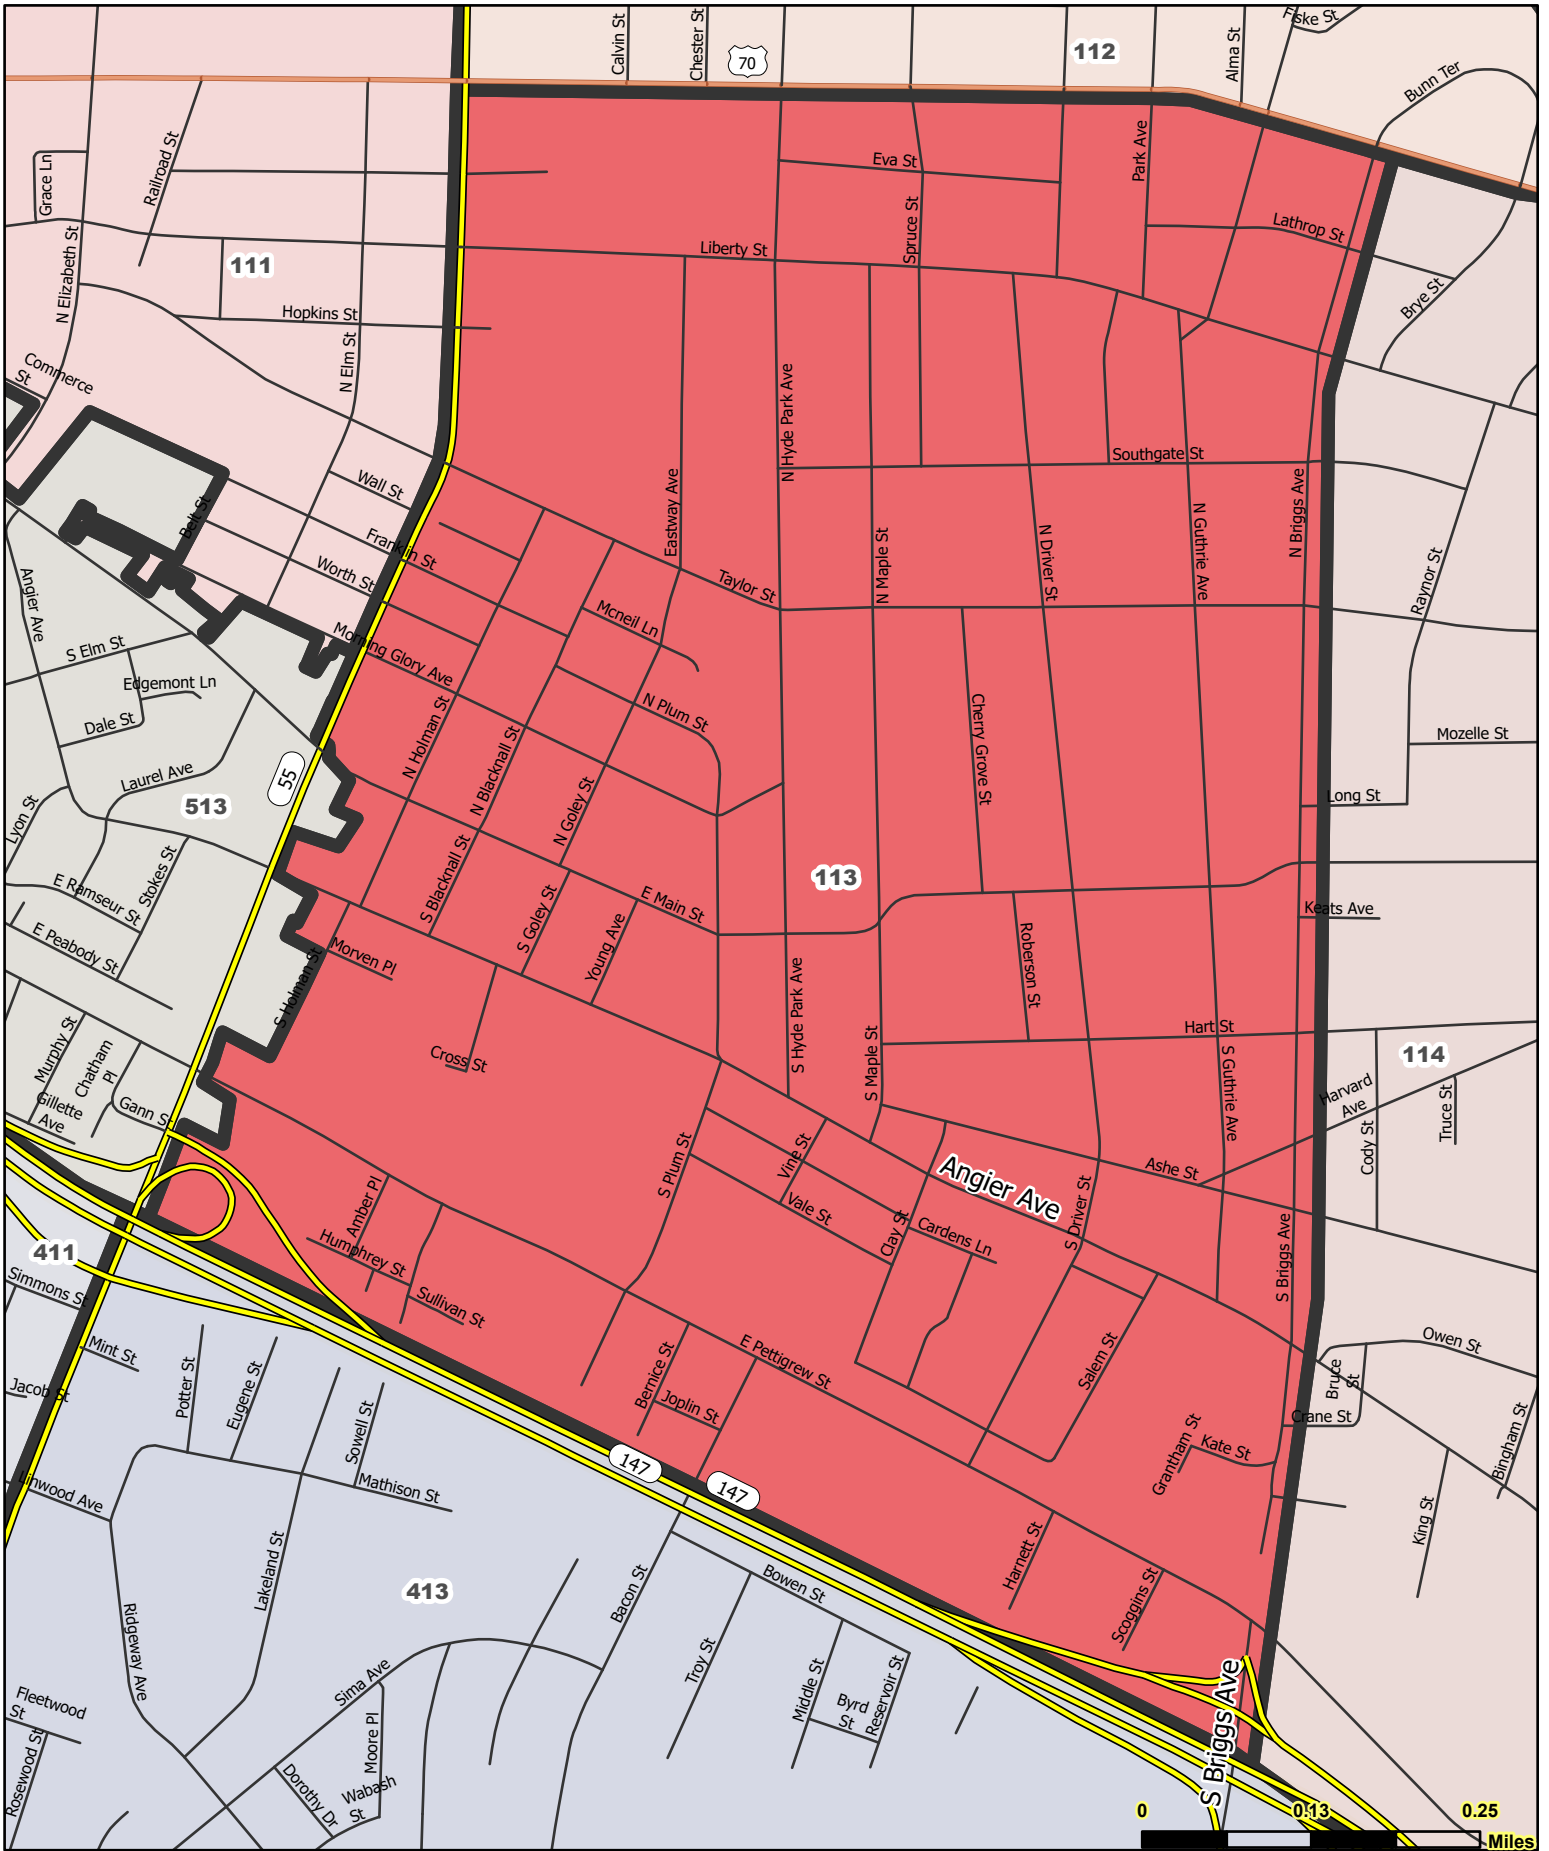

District D1

Roads with Labels

Road Type

Interstate

State Hwy

Surface Road

US Hwy

<all other values>

Beat 111

- Roads with Labels**
- State Hwy
 - Surface Road
 - US Hwy
 - Interstate
 - <all other values>

Beat 112

Roads with Labels

Road Type

Interstate

State Hwy

Surface Road

US Hwy

<all other values>

N

Beat 113

- Roads with Labels
- State Hwy
 - Surface Road
 - US Hwy
 - <all other values>
- Road Type
- Interstate

Beat 114

Roads with Labels
Road Type

- Interstate

- State Hwy
- Surface Road
- US Hwy
- <all other values>

**Beat
121**

Roads with Labels
Road Type
Interstate
US Hwy
Surface Road
<all other values>

Beat 122

- Roads with Labels**
- State Hwy
 - Surface Road
 - US Hwy
 - Interstate
 - <all other values>