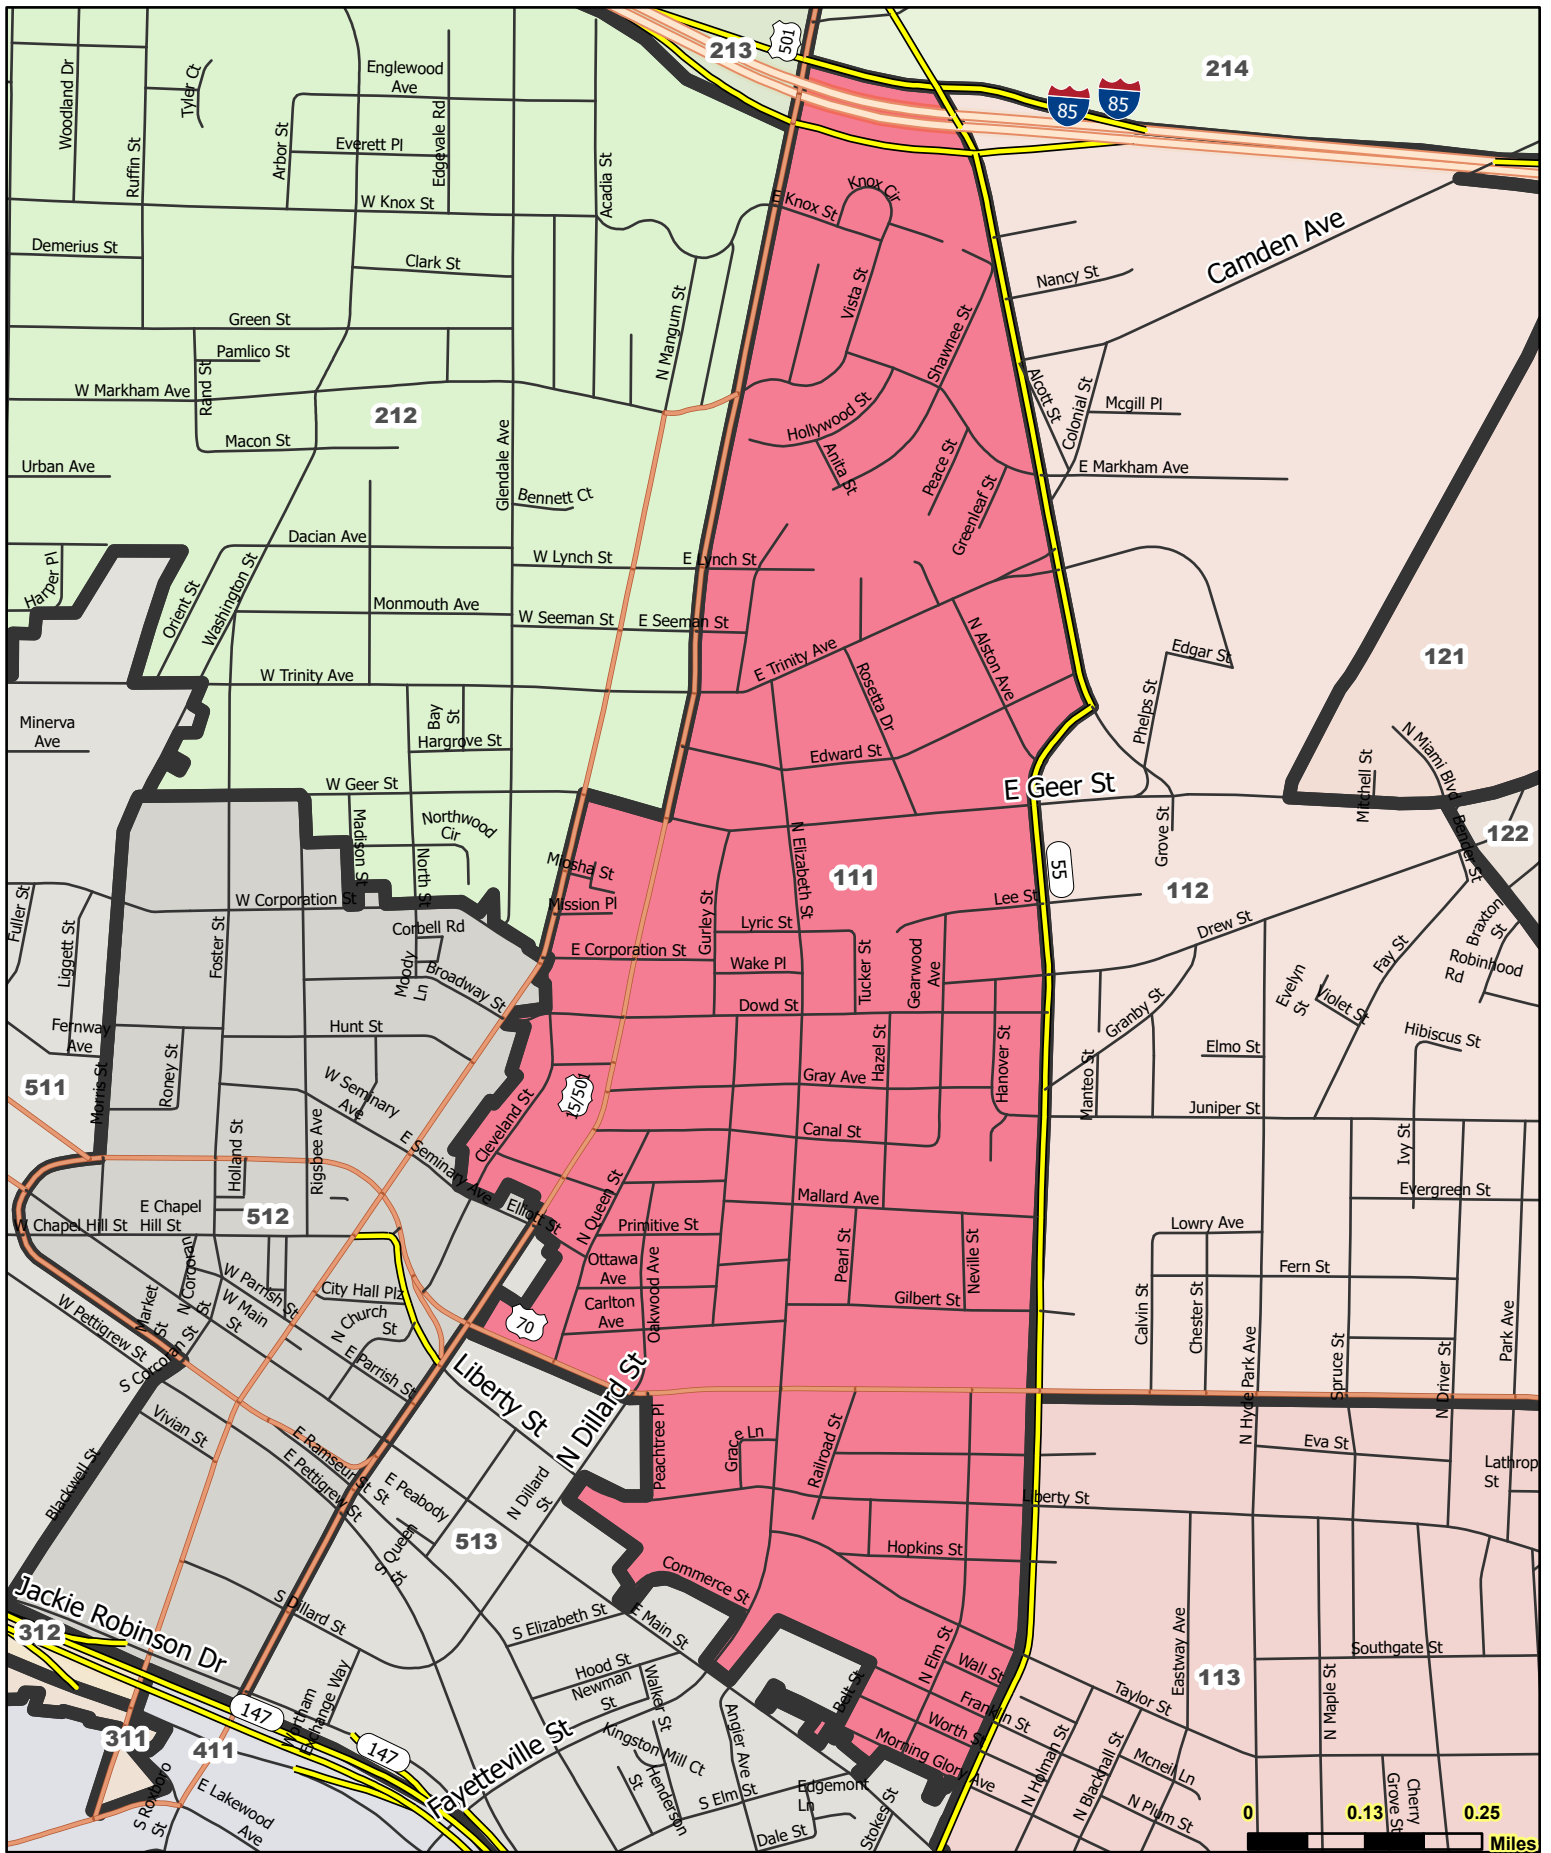

District D1

Roads with Labels

Road Type

Interstate

State Hwy

Surface Road

US Hwy

<all other values>

Beat 111

- Roads with Labels**
- State Hwy
 - Surface Road
 - US Hwy
 - Interstate
 - <all other values>

Beat 112

Roads with Labels

Road Type

Interstate

State Hwy

Surface Road

- State Hwy
- Surface Road
- US Hwy
- <all other values>

**Beat
121**

Roads with Labels
Road Type
Interstate
US Hwy
Surface Road
<all other values>

Beat 122

- Roads with Labels**
- State Hwy
 - Surface Road
 - US Hwy
 - Interstate
 - <all other values>

Beat 123

Roads with Labels

Road Type

- State Hwy
- Surface Road
- Interstate
- <all other values>

Beat 124

- Roads with Labels
- Road Type
- Interstate
- State Hwy
- Surface Road
- US Hwy
- <all other values>