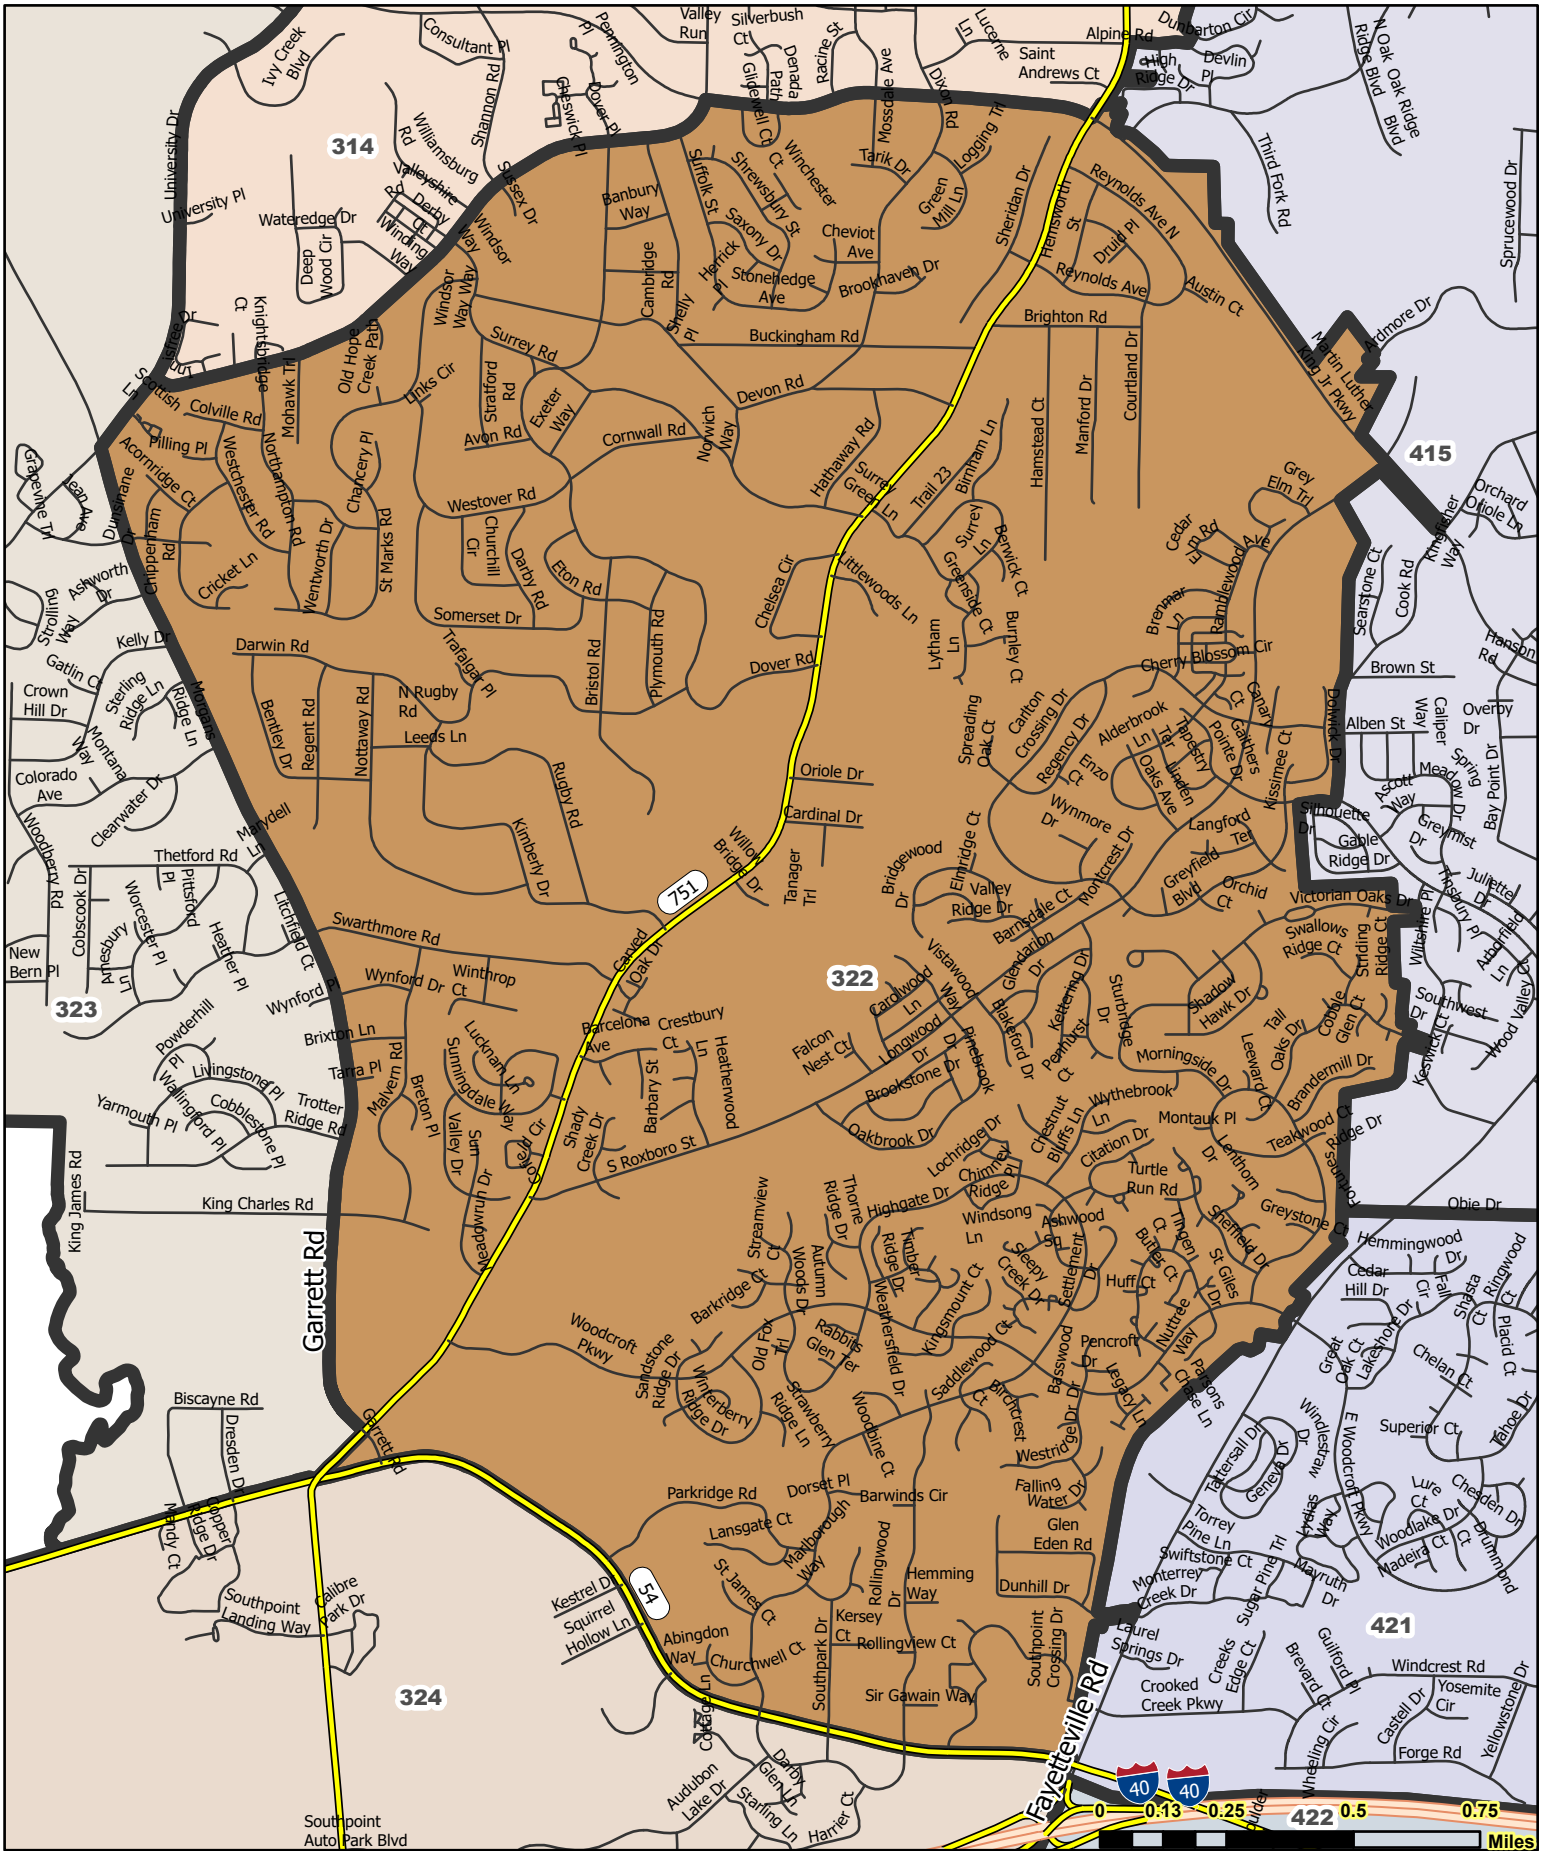

District D3

Roads with Labels

Road Type

Interstate

State Hwy

Surface Road

US Hwy

<all other values>

N

Beat 314

- Roads with Labels
- State Hwy
 - Surface Road
 - US Hwy
 - <all other values>
- Road Type
- Interstate

Beat 321

- Roads with Labels
- Road Type
- Interstate
 - State Hwy
 - Surface Road
 - US Hwy
 - <all other values>

Beat 322

- Roads with Labels
- State Hwy
 - Surface Road
 - US Hwy
 - <all other values>
- Road Type
- Interstate

Beat 323

- Roads with Labels**
- State Hwy
 - Surface Road
 - US Hwy
 - Interstate
 - <all other values>

Beat 324

- Roads with Labels
- State Hwy
 - Surface Road
 - Interstate
 - US Hwy
 - <all other values>