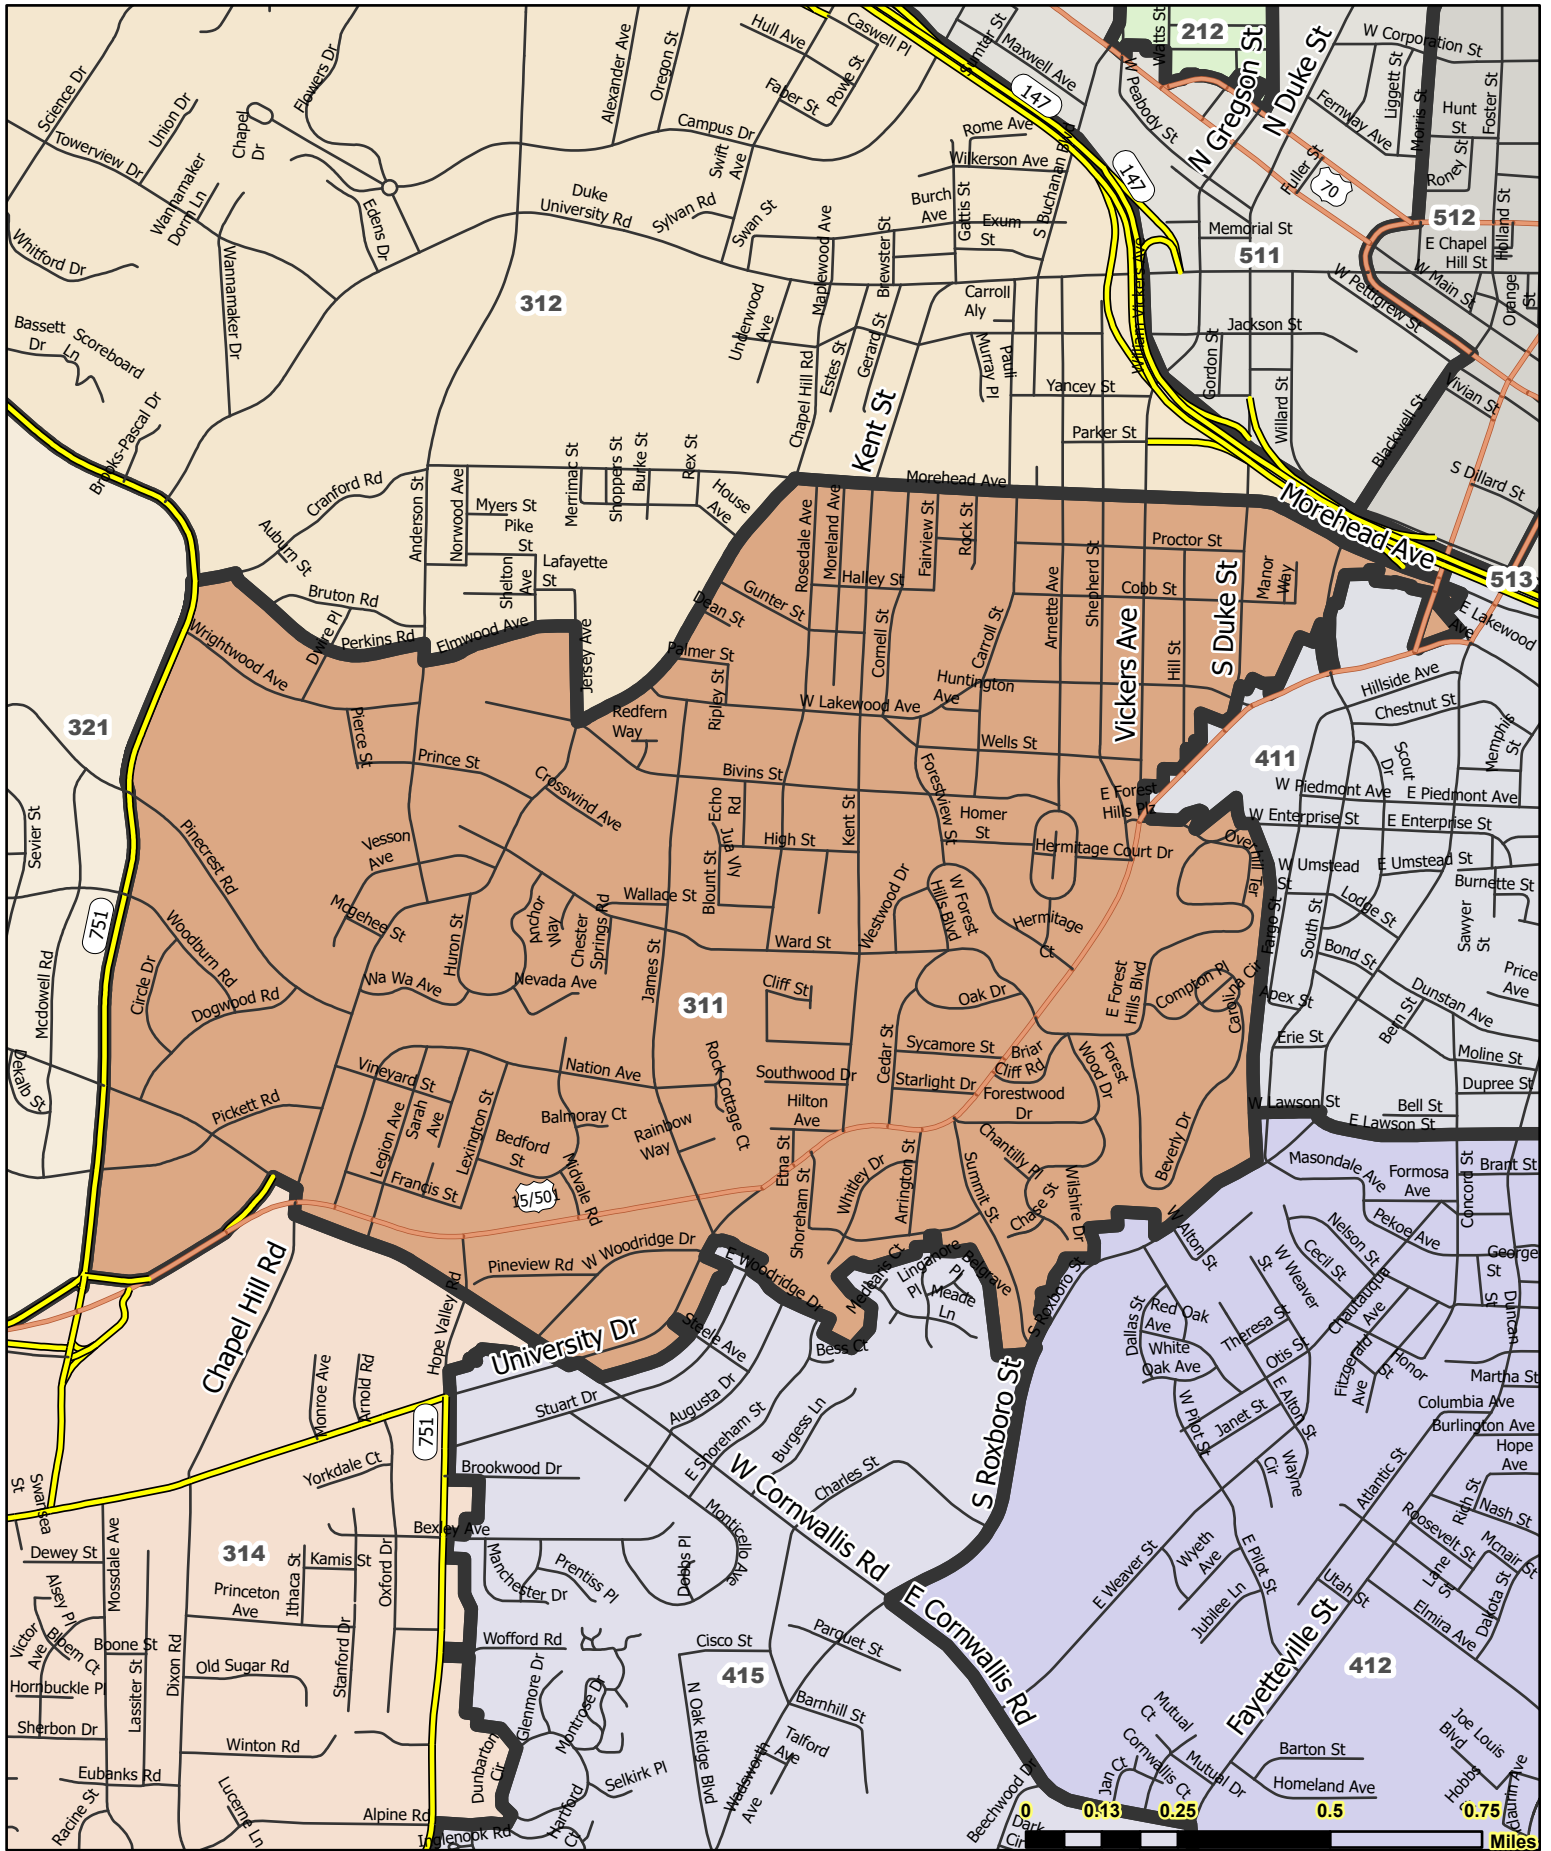

District D3

Roads with Labels

Road Type

Interstate

State Hwy

Surface Road

US Hwy

<all other values>

N

Beat 311

- Roads with Labels
- Interstate
 - Surface Road
 - US Hwy
 - <all other values>
- Road Type
- State Hwy
 - Surface Road
 - US Hwy
 - <all other values>

Beat 312

- Roads with Labels
- State Hwy
 - Surface Road
 - Interstate
 - US Hwy
 - <all other values>

Beat 322

- Roads with Labels
- State Hwy
 - Surface Road
 - US Hwy
 - <all other values>
- Road Type
- Interstate

Beat 323

- Roads with Labels**
- State Hwy
 - Surface Road
 - US Hwy
 - Interstate
 - <all other values>

Beat 324

- Roads with Labels
- State Hwy
 - Surface Road
 - Interstate
 - US Hwy
 - <all other values>