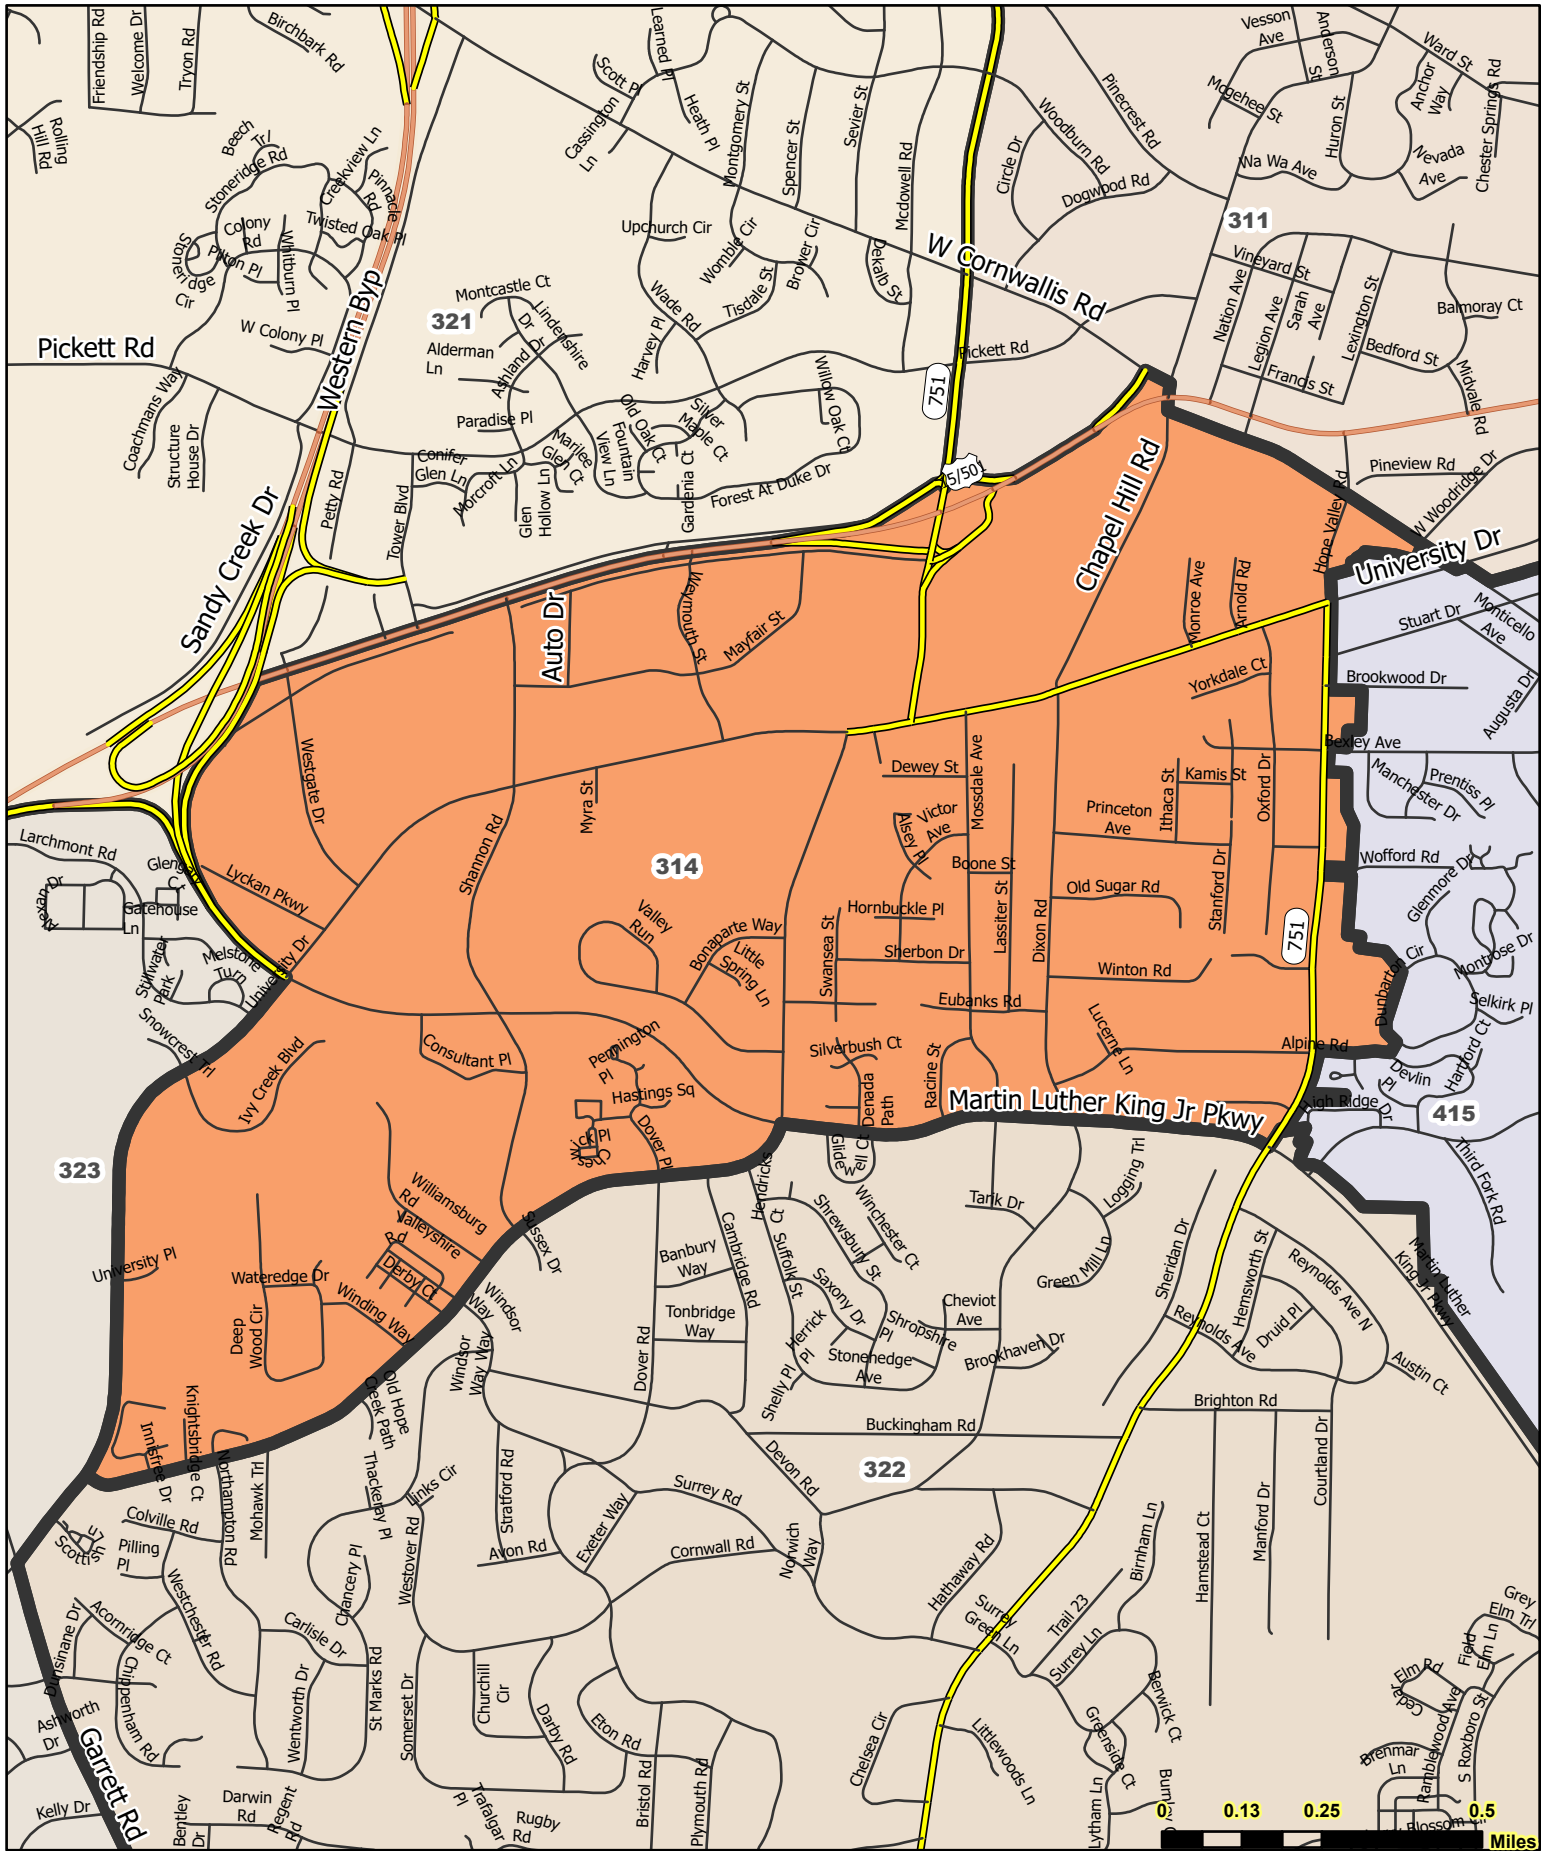

Beat 314

1. Roads with Labels
2. State Hwy
   - Surface Road
   - US Hwy
   - <all other values>
3. Road Type
4. Interstate