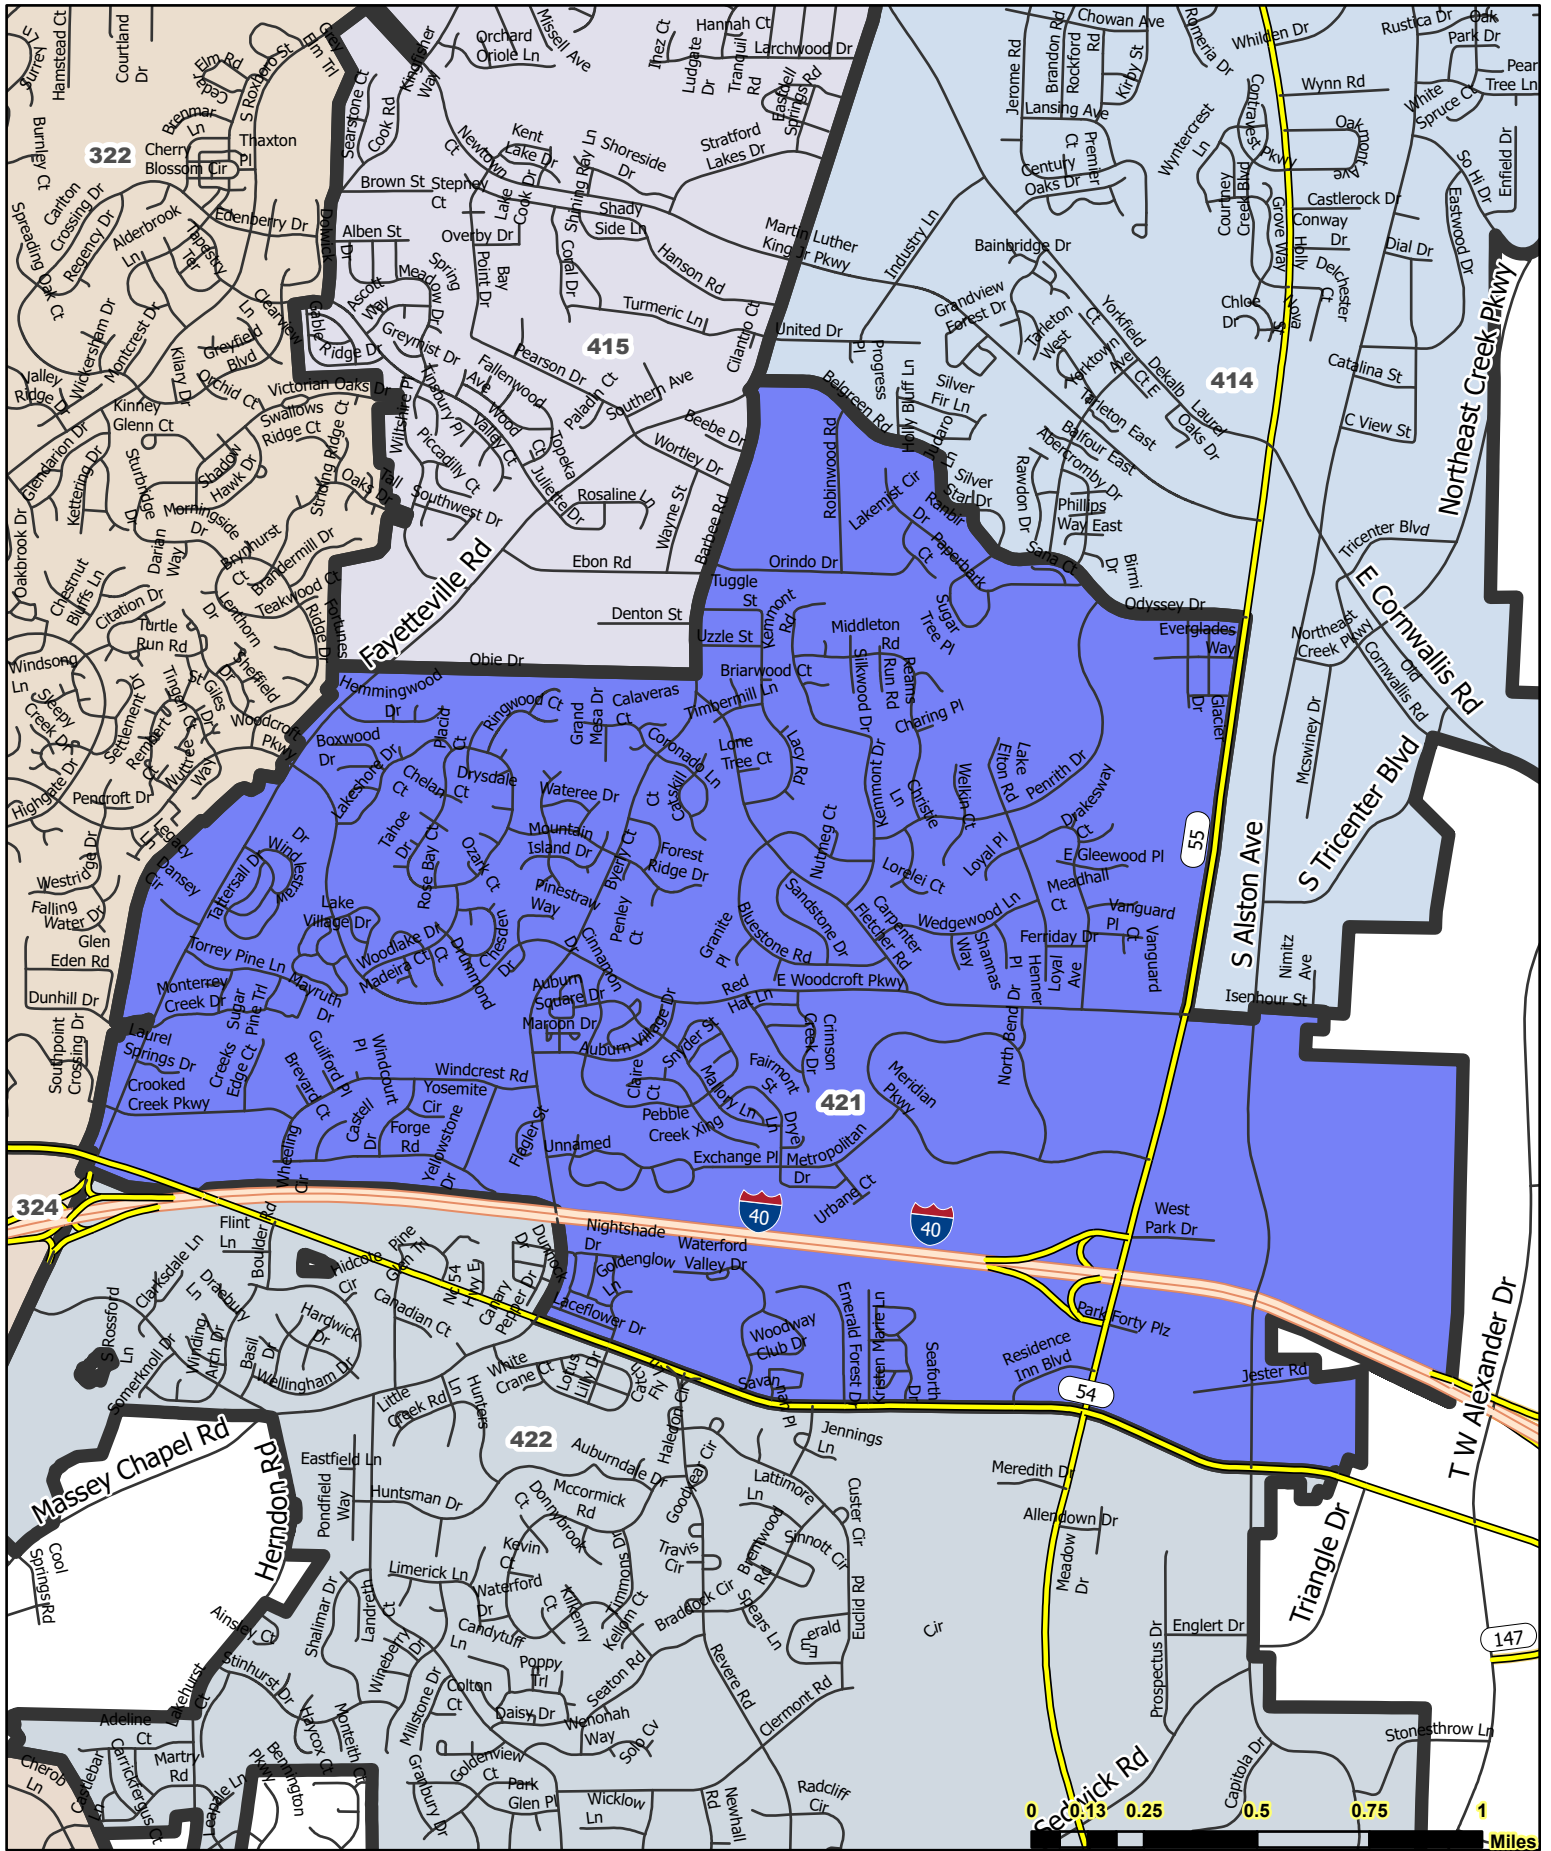

District D4

Roads with Labels

Road Type

Interstate

- State Hwy
- Surface Road
- US Hwy
- <all other values>

Beat 411

- Roads with Labels**
- State Hwy
 - Surface Road
 - US Hwy
 - <all other values>
 - Interstate

Beat 414

- Roads with Labels**
- State Hwy
 - Surface Road
 - Interstate
 - US Hwy
 - <all other values>

Beat 415

- Roads with Labels
- Road Type
 - Interstate
 - State Hwy
 - Surface Road
 - US Hwy
 - <all other values>

Beat 421

- Roads with Labels
- State Hwy
 - Surface Road
 - Interstate
 - US Hwy
 - <all other values>

Beat 422

- Roads with Labels
- State Hwy
 - Surface Road
 - Interstate
 - US Hwy
 - <all other values>

Beat 423

Roads with Labels
 Road Type
 Interstate

- State Hwy
- Surface Road
- US Hwy
- <all other values>