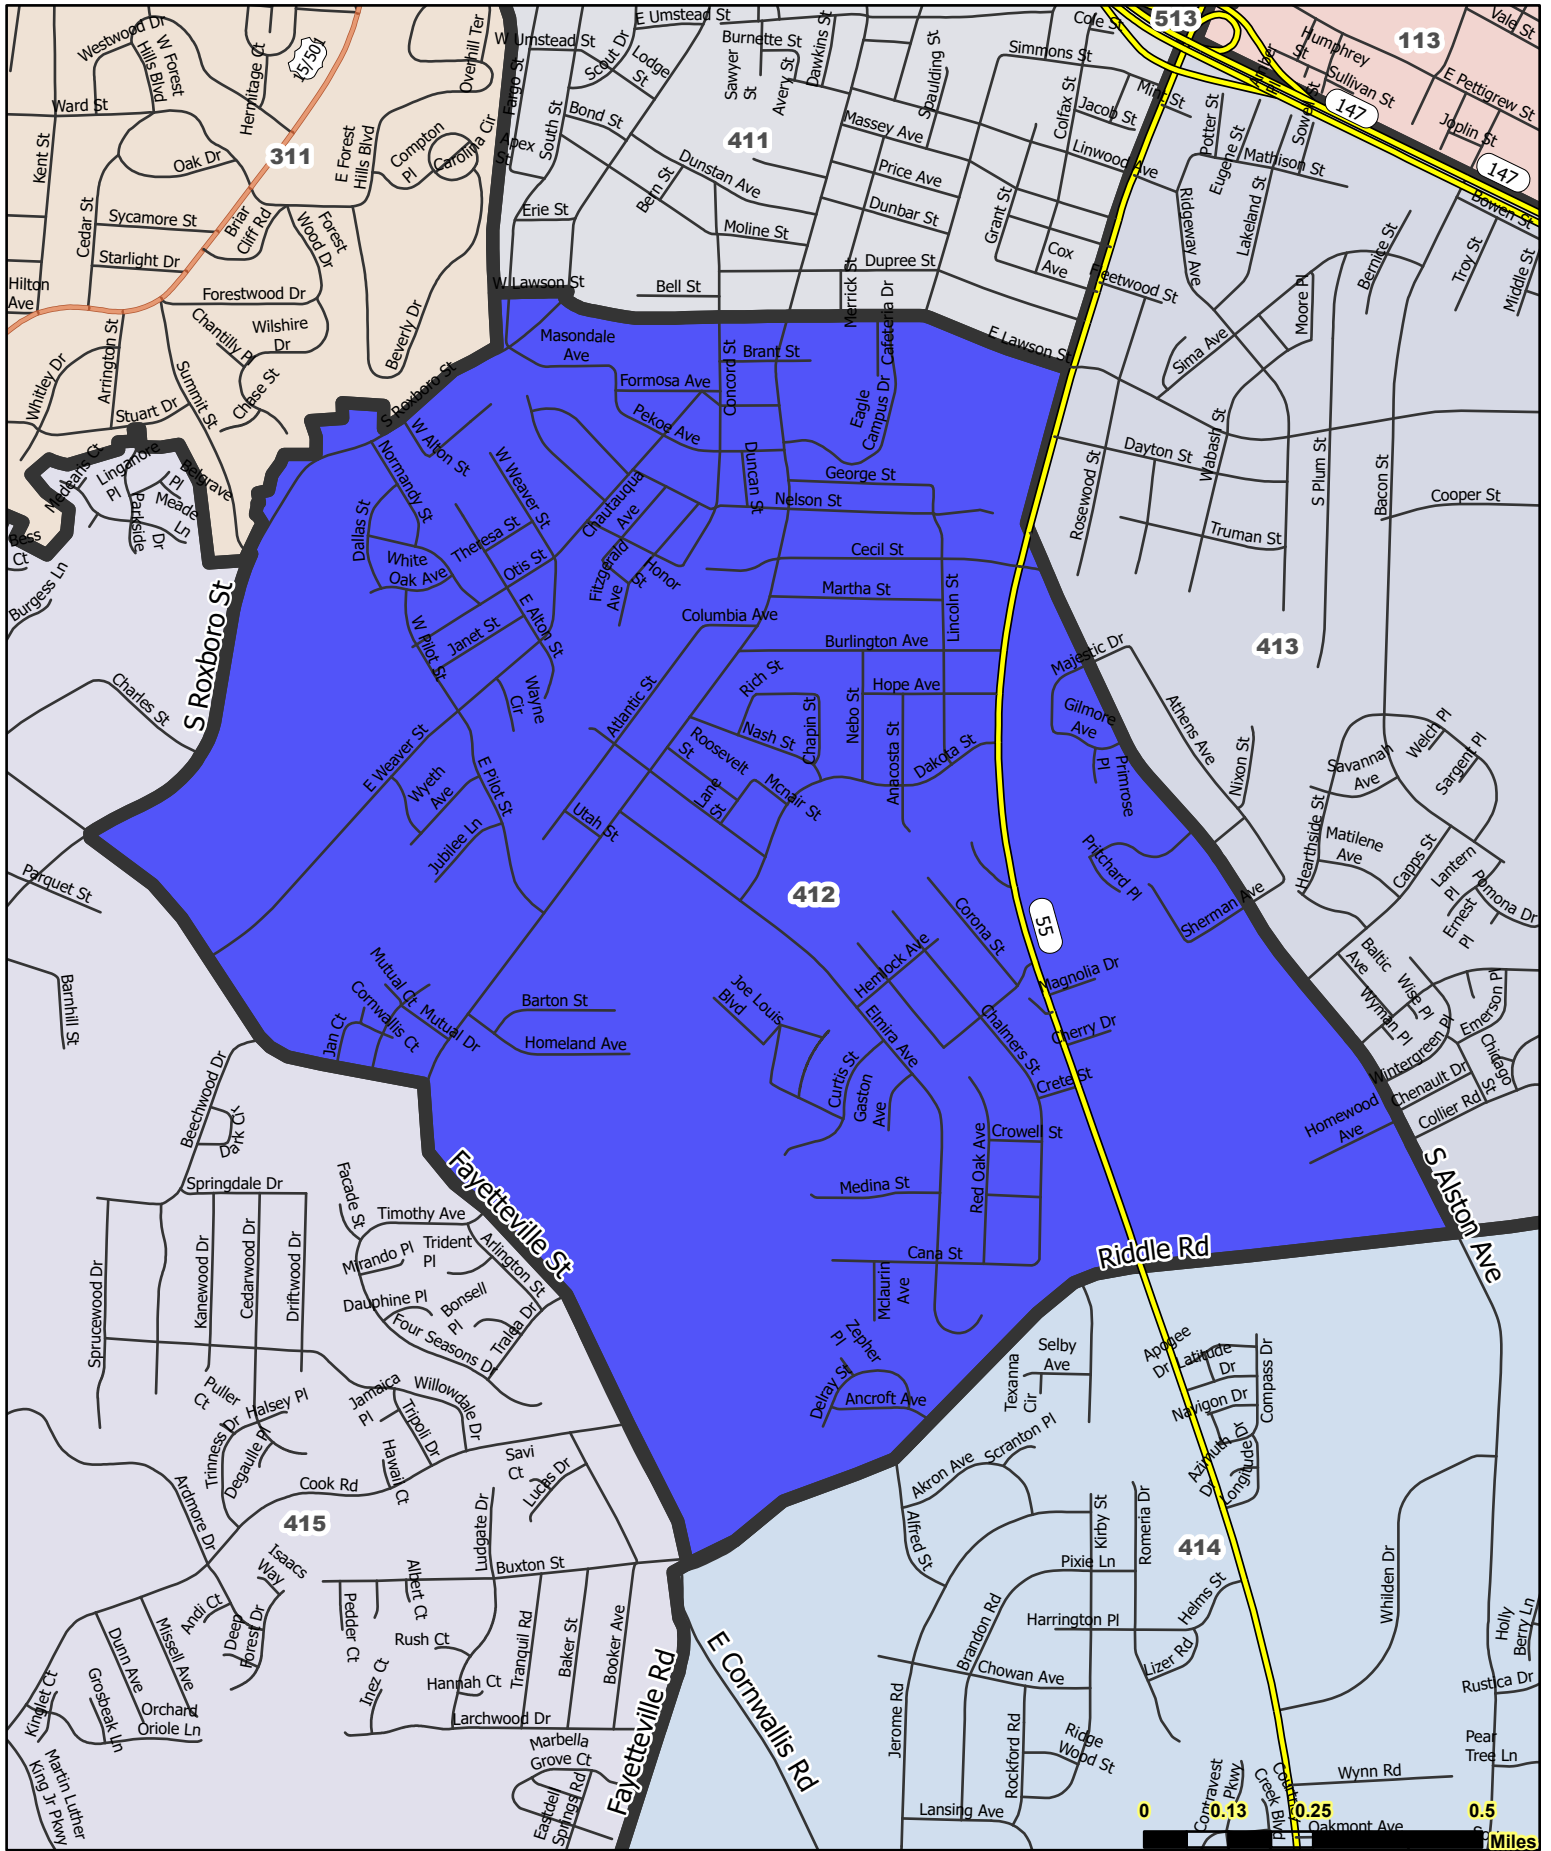

District D4

Roads with Labels

Road Type

Interstate

- State Hwy
- Surface Road
- US Hwy
- <all other values>

Beat 411

- Roads with Labels**
- State Hwy
 - Surface Road
 - US Hwy
 - <all other values>
 - Interstate

Beat 412

- Roads with Labels
- State Hwy
 - Surface Road
 - US Hwy
 - Interstate
 - <all other values>

Beat 413

- Roads with Labels
- State Hwy
 - Surface Road
 - Interstate
 - US Hwy
 - <all other values>

Beat 414

- Roads with Labels**
- State Hwy
 - Surface Road
 - Interstate
 - US Hwy
 - <all other values>

Beat 415

- Roads with Labels
- Road Type
 - Interstate
 - State Hwy
 - Surface Road
 - US Hwy
 - <all other values>

Beat 423

Roads with Labels
 Road Type
 Interstate

- State Hwy
- Surface Road
- US Hwy
- <all other values>