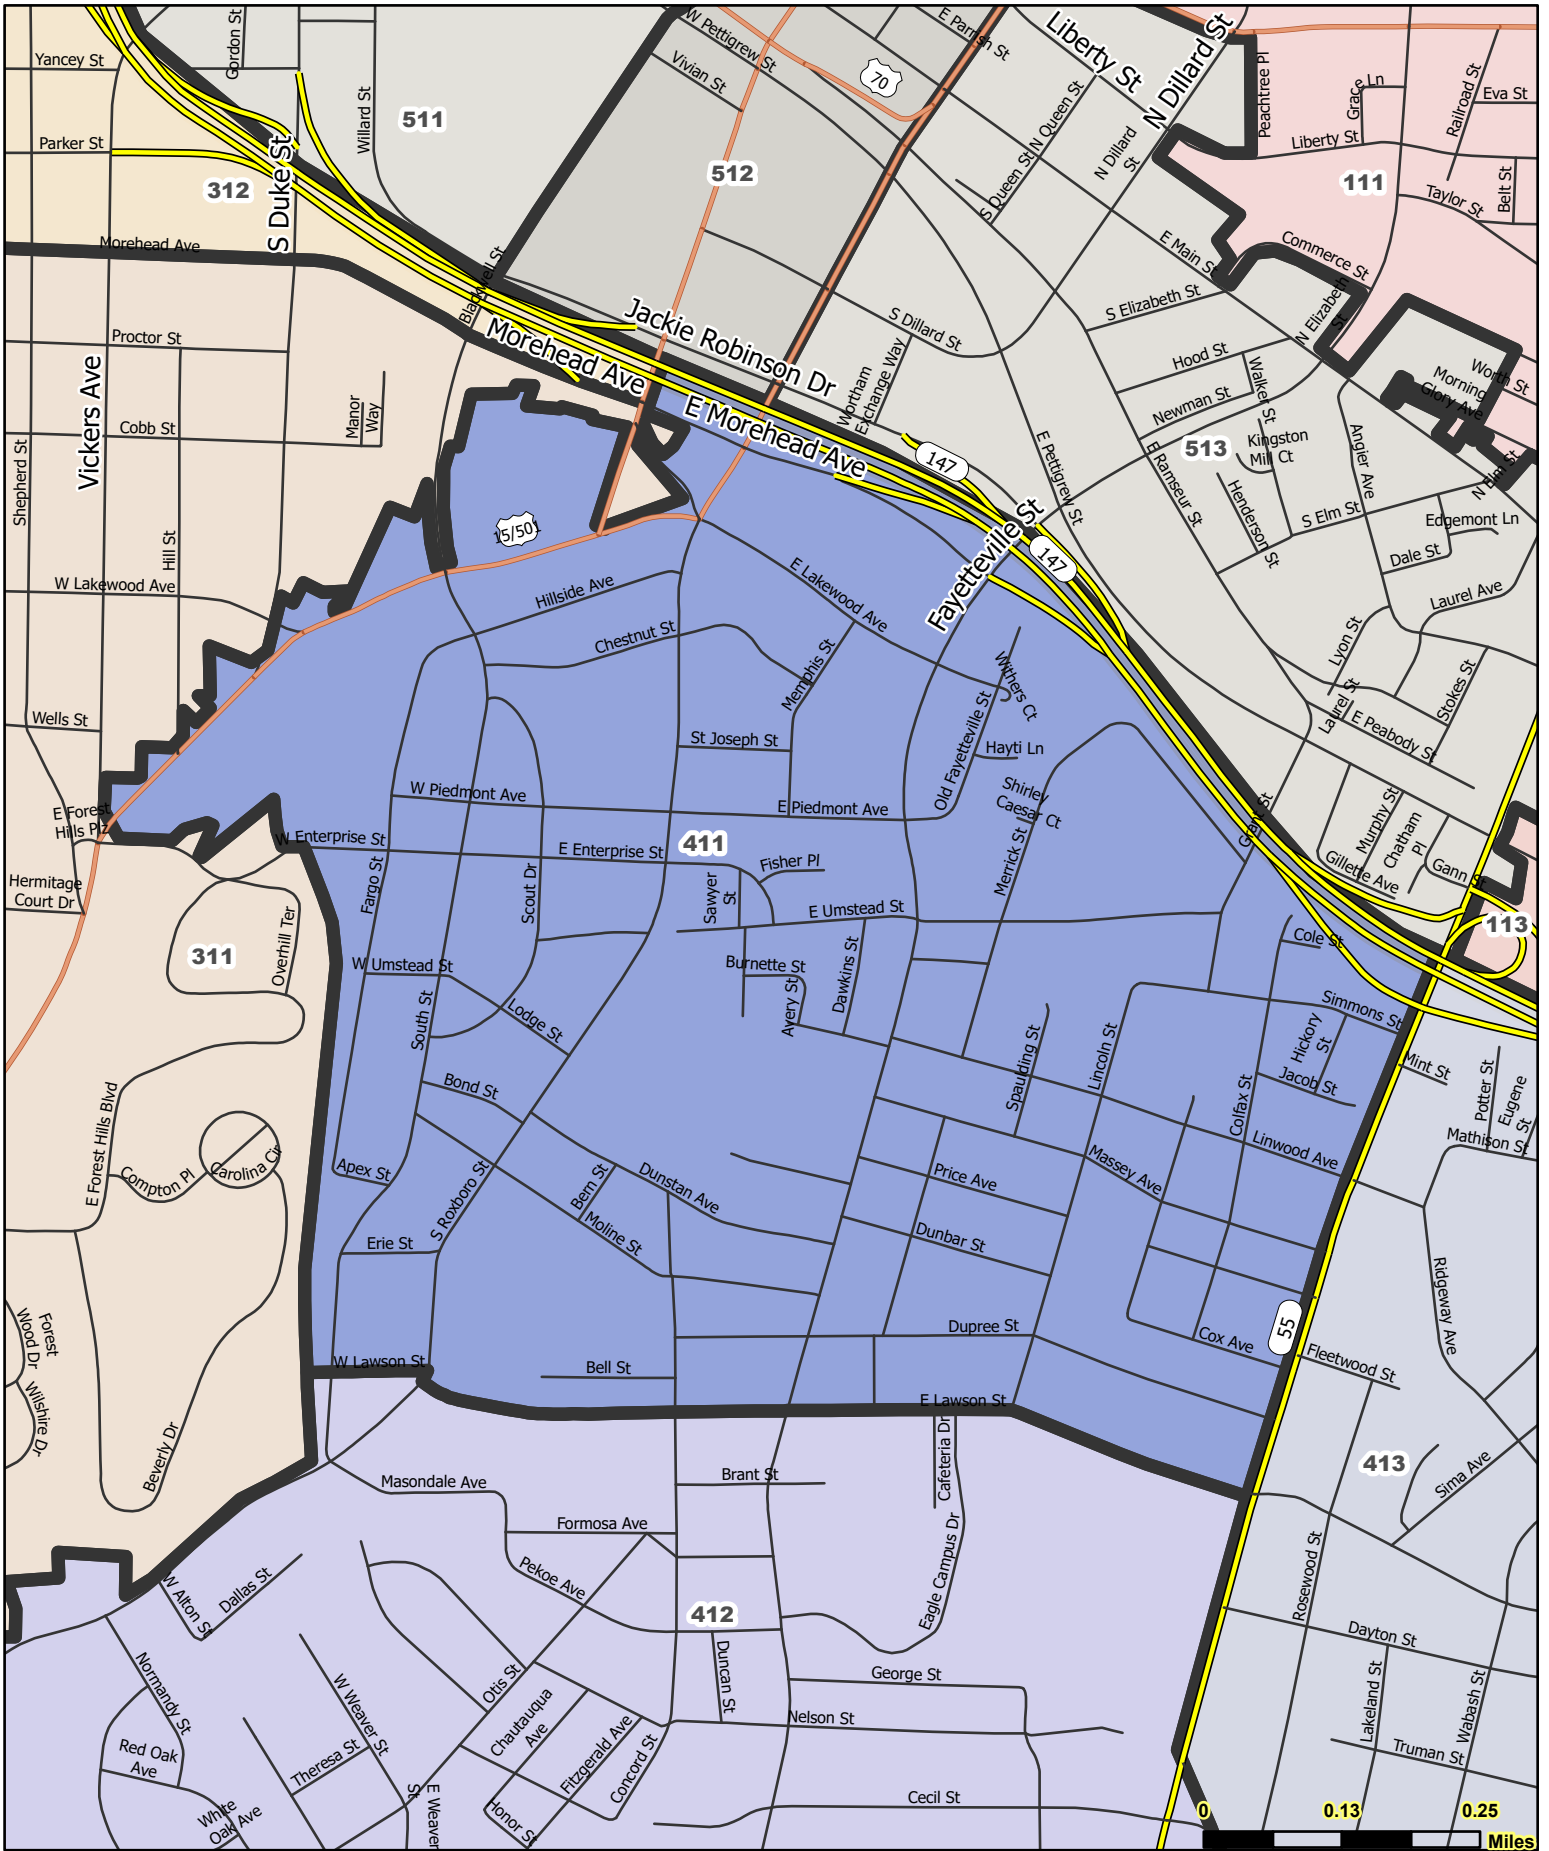

District D4

Roads with Labels

Road Type

Interstate

- State Hwy
- Surface Road
- US Hwy
- <all other values>

Beat 411

- Roads with Labels**
- State Hwy
 - Surface Road
 - US Hwy
 - <all other values>
 - Interstate

Beat 412

- Roads with Labels
- State Hwy
 - Surface Road
 - US Hwy
 - Interstate
 - <all other values>

Beat 413

- Roads with Labels
- State Hwy
 - Surface Road
 - Interstate
 - US Hwy
 - <all other values>

Beat 414

- Roads with Labels**
- State Hwy
 - Surface Road
 - Interstate
 - US Hwy
 - <all other values>

Beat 415

- Roads with Labels
- Road Type
 - Interstate
 - State Hwy
 - Surface Road
 - US Hwy
 - <all other values>

Beat 423

Roads with Labels
 Road Type
 Interstate

- State Hwy
- Surface Road
- US Hwy
- <all other values>