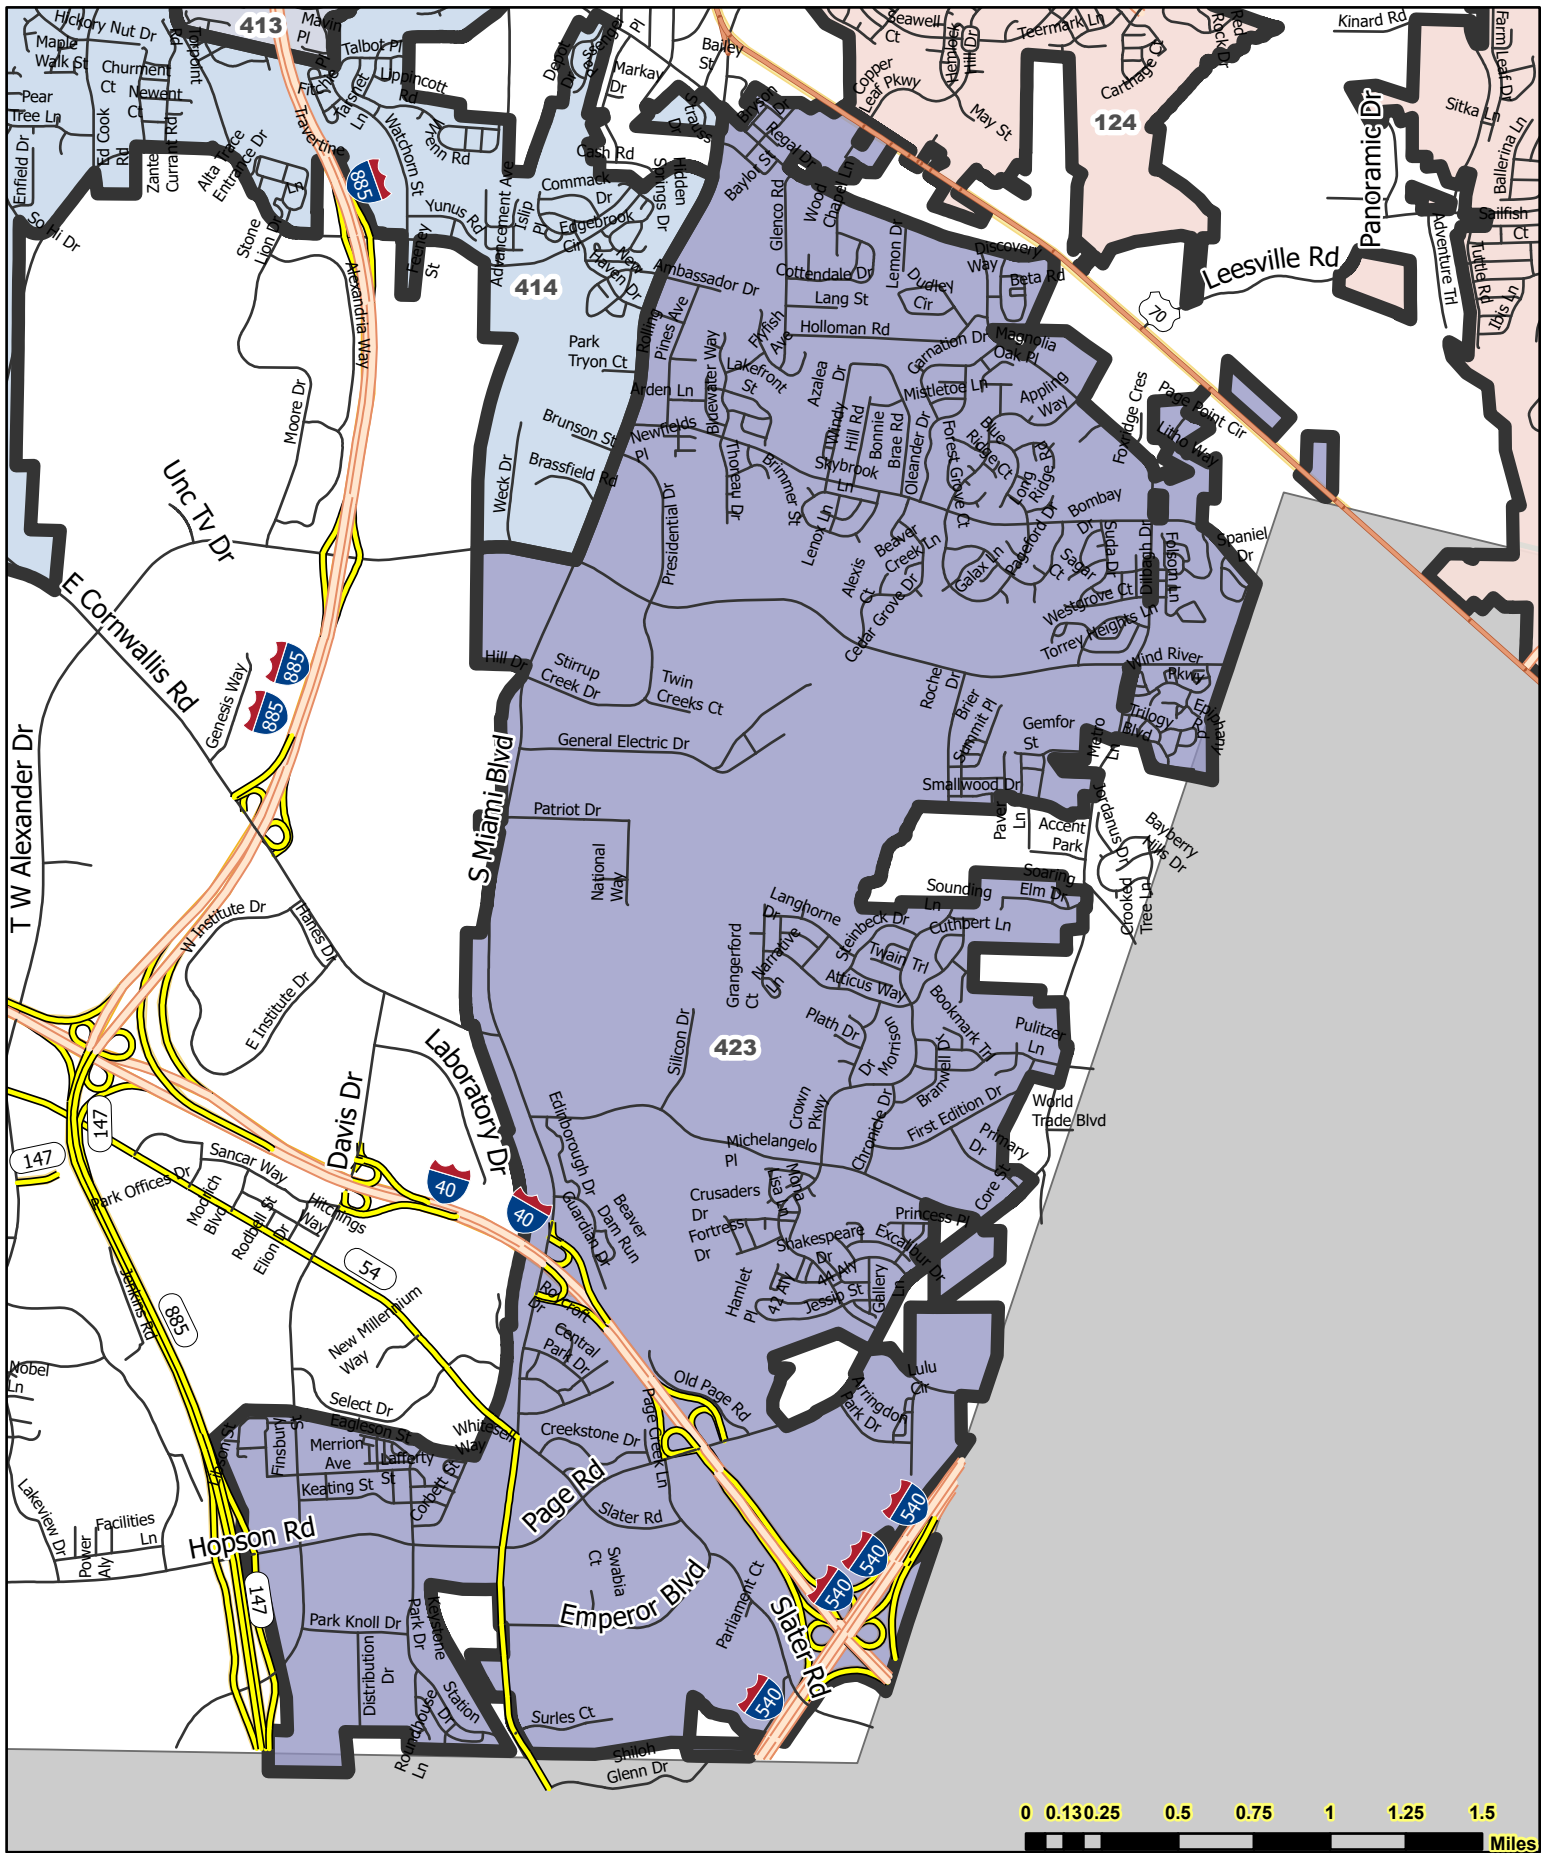

District D4

Roads with Labels

Road Type

Interstate

- State Hwy
- Surface Road
- US Hwy
- <all other values>

Beat 411

- Roads with Labels**
- State Hwy
 - Surface Road
 - US Hwy
 - <all other values>
 - Interstate

Beat 414

- Roads with Labels**
- State Hwy
 - Surface Road
 - Interstate
 - US Hwy
 - <all other values>

Beat 415

- Roads with Labels
- Road Type
 - Interstate
 - State Hwy
 - Surface Road
 - US Hwy
 - <all other values>

Beat 421

- Roads with Labels
- State Hwy
 - Surface Road
 - Interstate
 - US Hwy
 - <all other values>

Beat 422

- Roads with Labels
- State Hwy
 - Surface Road
 - Interstate
 - US Hwy
 - <all other values>

Beat 423

Roads with Labels
 Road Type
 Interstate

- State Hwy
- Surface Road
- US Hwy
- <all other values>