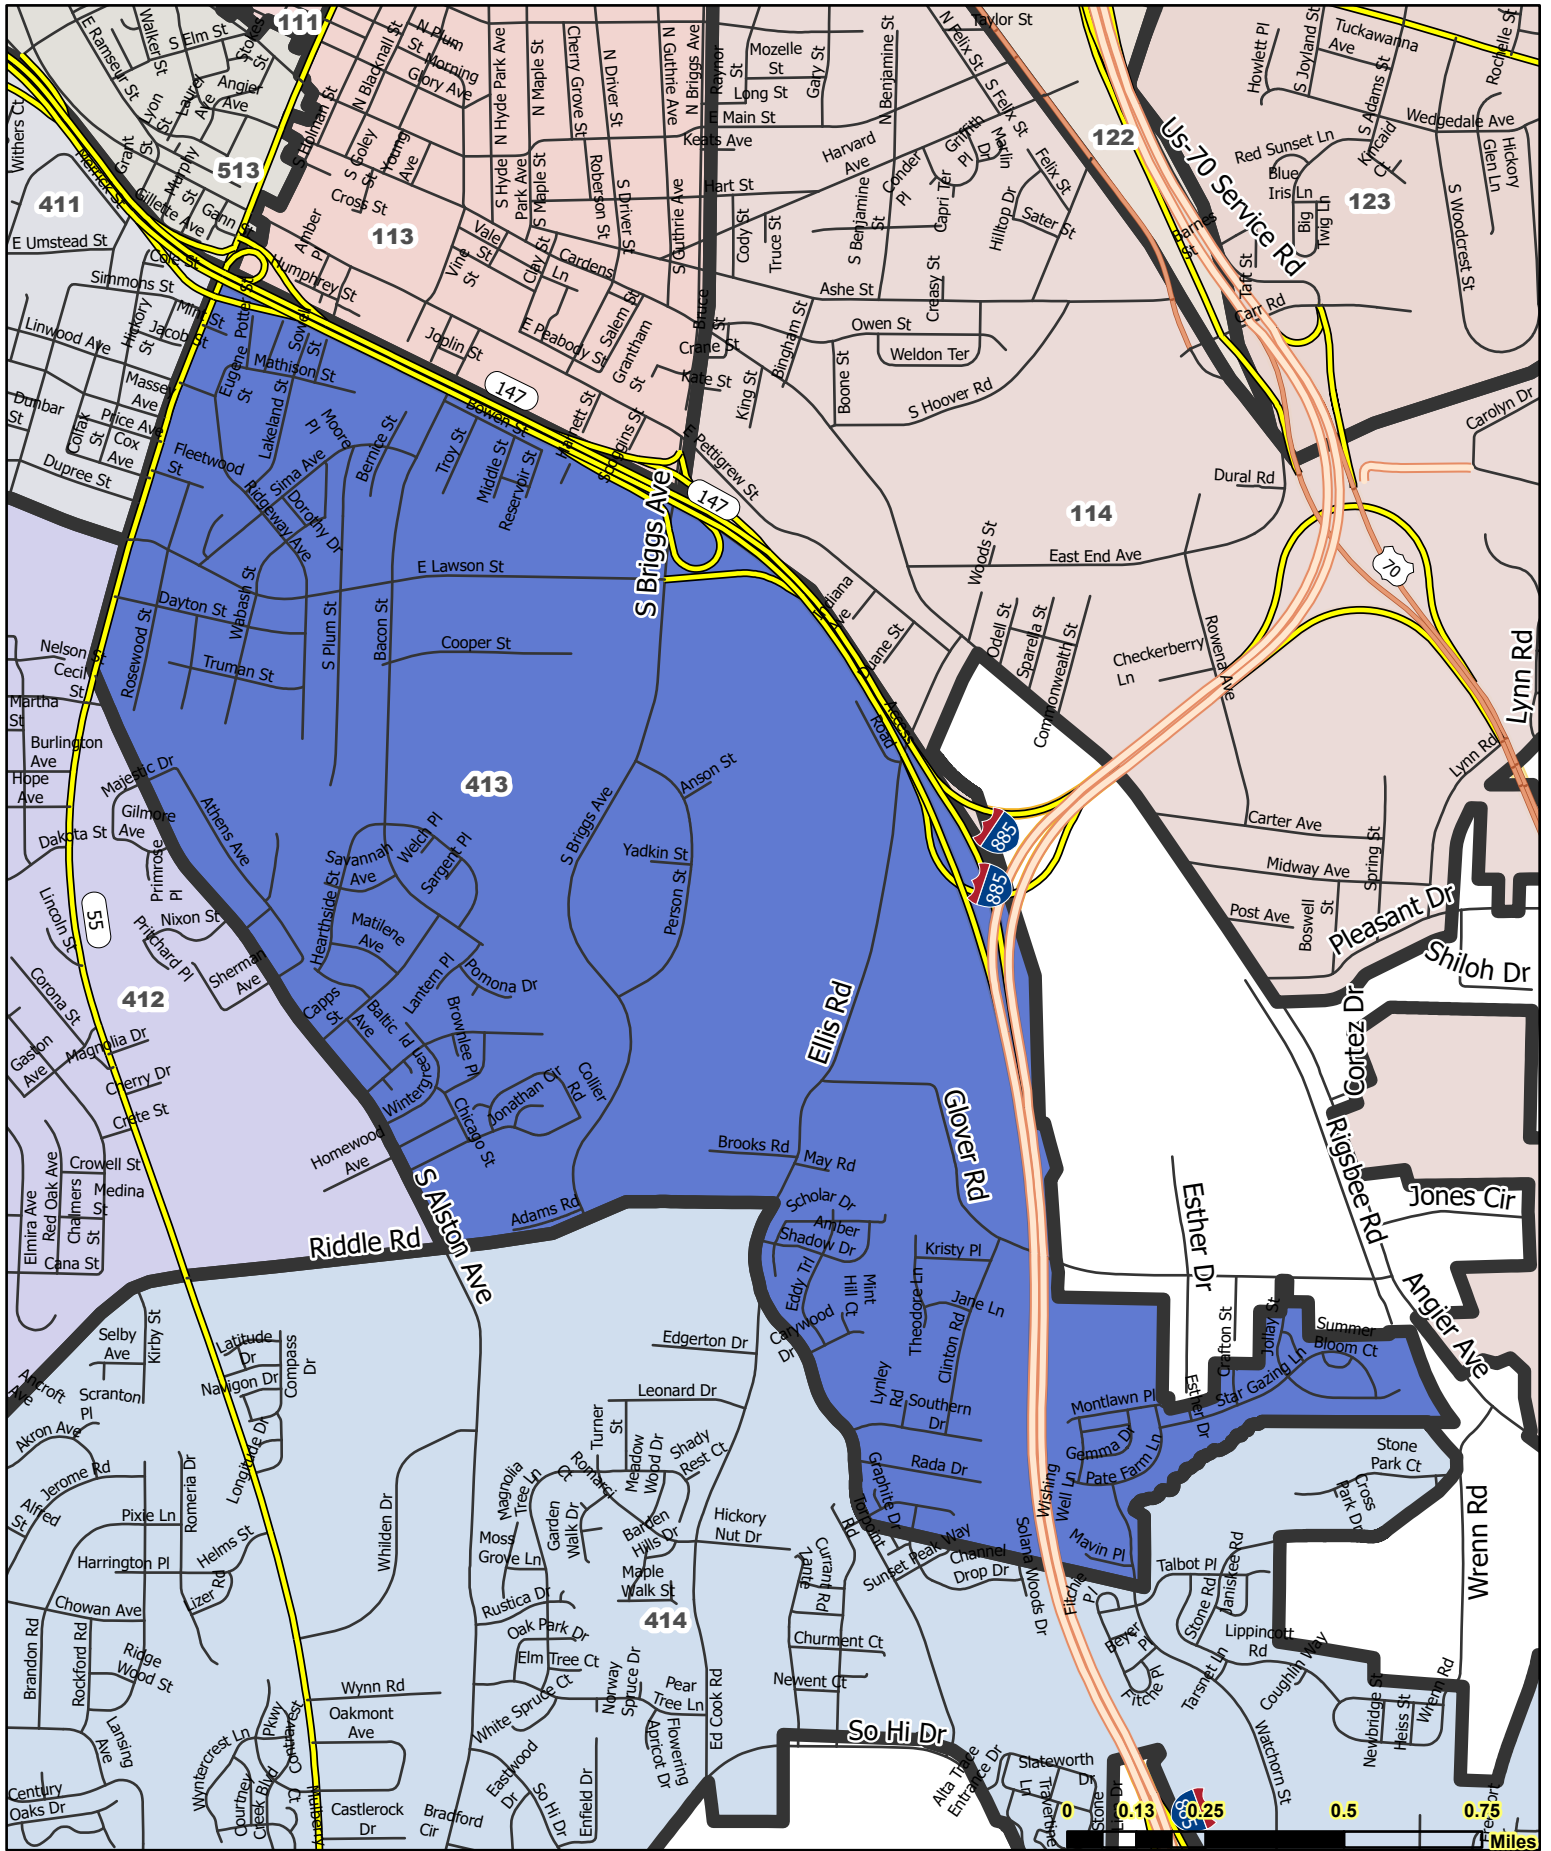

District D4

Roads with Labels

Road Type

Interstate

- State Hwy
- Surface Road
- US Hwy
- <all other values>

Beat 411

- Roads with Labels**
- State Hwy
 - Surface Road
 - US Hwy
 - <all other values>
 - Interstate

Beat 412

- Roads with Labels
- State Hwy
 - Surface Road
 - US Hwy
 - Interstate
 - <all other values>

Beat 413

- Roads with Labels
- State Hwy
 - Surface Road
 - Interstate
 - US Hwy
 - <all other values>

Beat 414

- Roads with Labels**
- State Hwy
 - Surface Road
 - Interstate
 - US Hwy
 - <all other values>

Beat 415

- Roads with Labels
- Road Type
 - Interstate
 - State Hwy
 - Surface Road
 - US Hwy
 - <all other values>

Beat 423

Roads with Labels
 Road Type
 Interstate

- State Hwy
- Surface Road
- US Hwy
- <all other values>