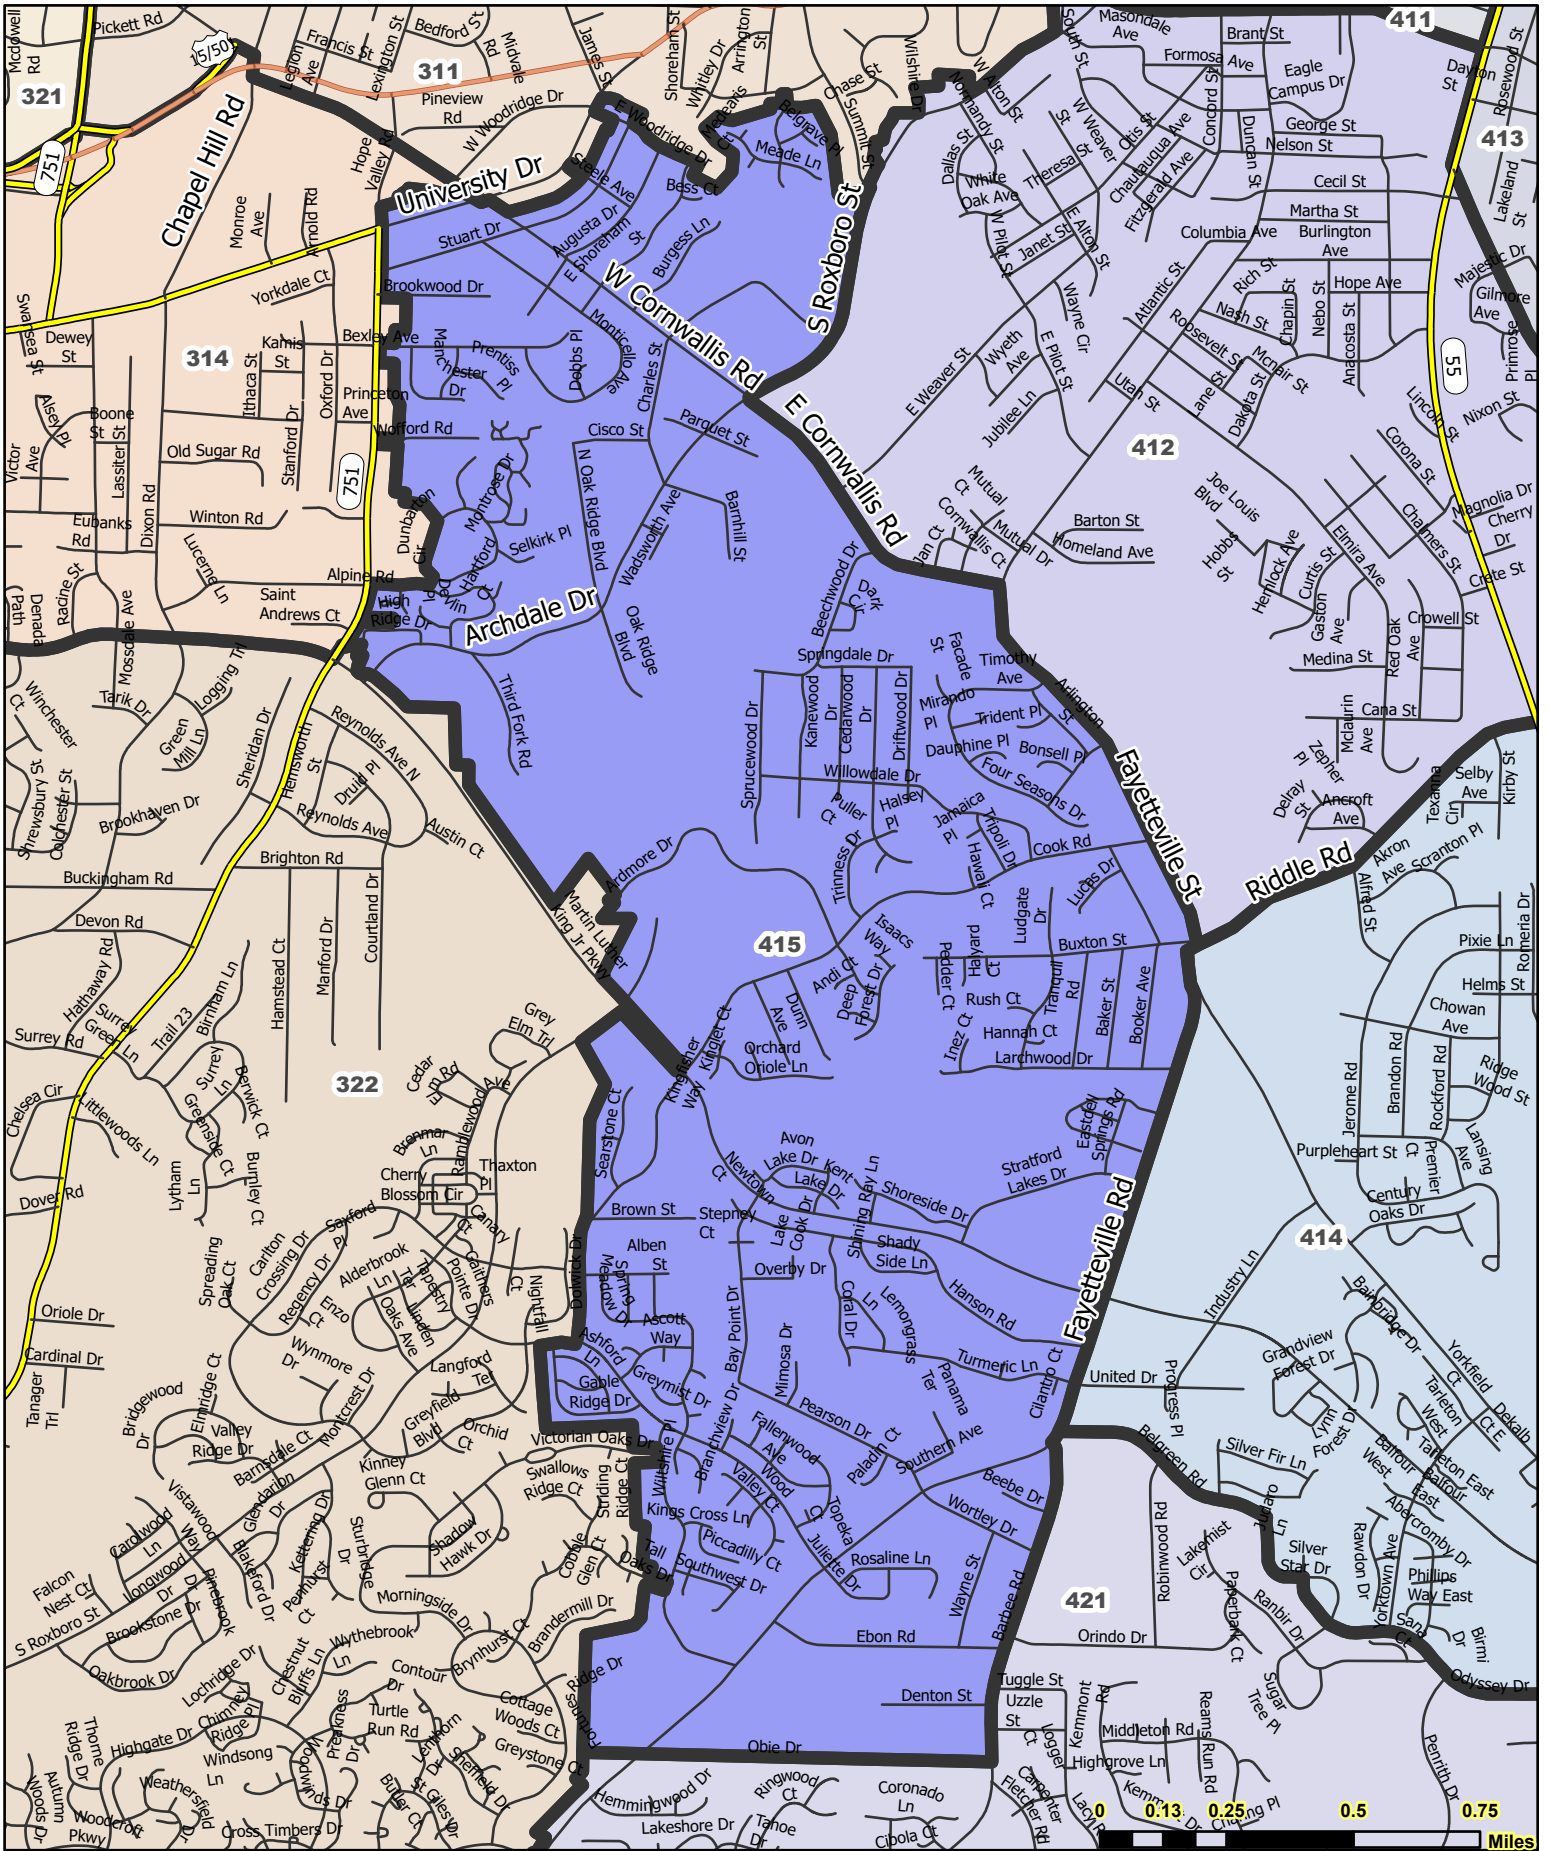

District D4

Roads with Labels

Road Type

Interstate

- State Hwy
- Surface Road
- US Hwy
- <all other values>

Beat 411

- Roads with Labels**
- State Hwy
 - Surface Road
 - US Hwy
 - <all other values>
 - Interstate

Beat 412

- Roads with Labels
- State Hwy
 - Surface Road
 - US Hwy
 - Interstate
 - <all other values>

Beat 413

- Roads with Labels
- State Hwy
 - Surface Road
 - Interstate
 - US Hwy
 - <all other values>

Beat 414

- Roads with Labels**
- State Hwy
 - Surface Road
 - Interstate
 - US Hwy
 - <all other values>

Beat 415

- Roads with Labels
- Road Type
 - Interstate
 - State Hwy
 - Surface Road
 - US Hwy
 - <all other values>

Beat 423

Roads with Labels
 Road Type
 Interstate

- State Hwy
- Surface Road
- US Hwy
- <all other values>